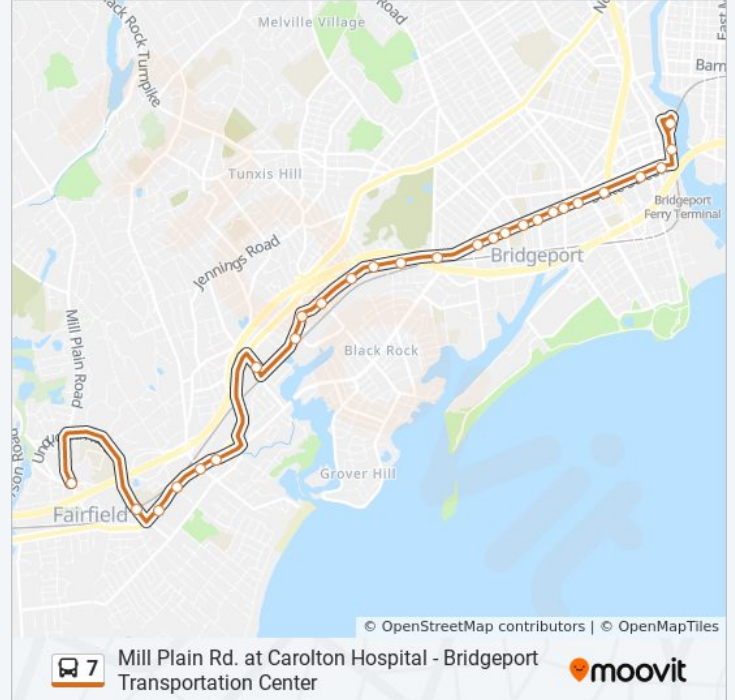

**7 bus Info**

**Direction:** Carolton Hospital Via Commerce Dr  
**Stops:** 34  
**Trip Duration:** 25 min  
**Line Summary:**

Kings Hwy. at Commerce Dr.  
 Kings Hwy. at New England Ave.  
 Kings Hwy. at Grasmere Ave.  
 Grasmere Ave. at Home Depot  
 Kings Hwy. Cutoff at 1296 Kings Hwy. Cutoff  
 Post Rd. at Eliot Pl.  
 Post Rd. at North Benson Rd.  
 Post Rd. at Round Hill Rd.  
 Post Rd. at Unquowa Rd.  
 Post Rd. at Sanford St.  
 Post Rd. at Miller St.  
 Post Rd. at Opposite Ruane St.  
 Mill Plain Rd. at Park & Ride Lot.  
 Mill Plain Rd. at Carolton Hospital

**Direction: Downtown Bridgeport Via Commerce Dr**

26 stops

[VIEW LINE SCHEDULE](#)

Mill Plain Rd. at Carolton Hospital  
 Unquowa Rd. at Metro North Railroad Station  
 Boston Post Rd. at 1275 Post Rd. (Brick Walk)  
 Post Rd. at Beach Rd.  
 Boston Post Rd. at South Benson Rd.  
 Boston Post Rd. at Belmont St.  
 Grasmere Ave. at Home Depot  
 Kings Hwy. at Opposite New England Ave.  
 Kings Hwy. at Commerce Dr.  
 Commerce Dr. at Black Rock Tpk.  
 Commerce Dr. at 301 Commerce Dr.  
 Commerce Dr. at Mercedes-Benz Dealership  
 Commerce Dr. at I-95 Overpass  
 State St. Ext. at Opposite Ash St.  
 State St. at Bostwick Ave.

**7 bus Info**

**Direction:** Downtown Bridgeport Via Commerce Dr

**Stops:** 26

**Trip Duration:** 25 min

**Line Summary:**

State St. at Hancock Ave.  
State St. at Howard Ave.  
State St. at Clinton Ave.  
State St. at Wordin Ave.  
State St. at Norman St.  
State St. at Iranistan Ave.  
State St. at Seeley St.  
State St. at West Ave.  
State St. at Housatonic Community College  
State St. at Main St.  
Bridgeport Transportation Center