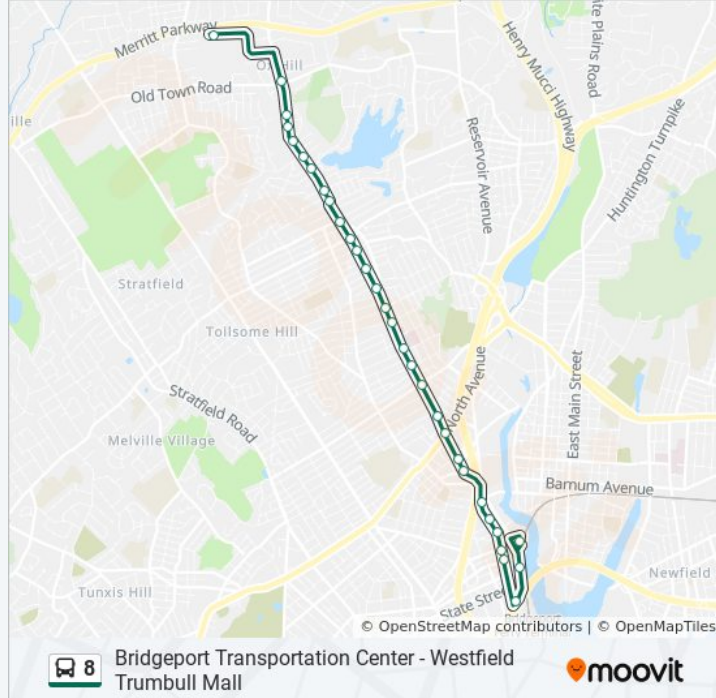

Direction: Downtown Bridgeport Via Main Street

29 stops

[VIEW LINE SCHEDULE](#)

Westfield Trumbull Mall

Main St. at Old Town Rd.

Main St. at Brookside Shopping Center

Main St. at Opposite Kaechele Pl.

Main St. at Vincelette St.

8 bus Info

Direction: Trumbull Mall Via Main Street

Stops: 31

Trip Duration: 30 min

Line Summary:

Main St. at Thorne St.

Main St. at Hillhouse Ave.

Main St. at Renzy Ave.

Main St. at Beechmont Ave.

Main St. at Overland Ave.

Main St. at Woodside Ave.

Main St. at Frenchtown Rd.

Main St. at Oxford St.

Main St. at Kaechele Pl.

Main St. at 4600 Main St.

Main St. at Hillview St.

Main St. at Old Town Rd.

Westfield Trumbull Mall

8 bus time schedules and route maps are available in an offline PDF at moovitapp.com. Use the [Moovit App](#) to see live bus times, train schedule or subway schedule, and step-by-step directions for all public transit in New York - New Jersey.