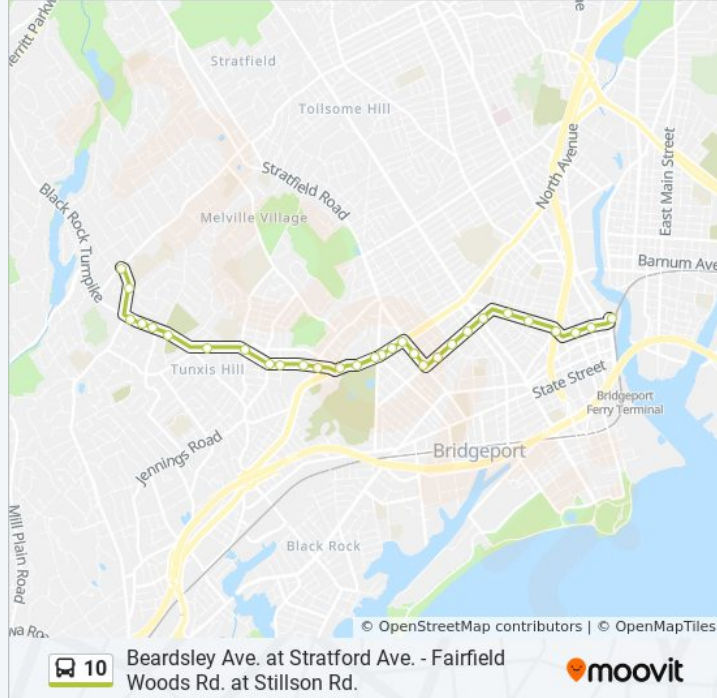

**Direction: Downtown Bridgeport**

30 stops

[VIEW LINE SCHEDULE](#)

- Fairfield Woods Rd. at Stillson Rd.
- Stillson Rd. at Farist Rd.
- Black Rock Tpk. at Stillson Rd.
- Black Rock Tpk. at 1925 Black Rock Tpk.
- Black Rock Tpk. at Katona Dr.
- Black Rock Tpk. at Burroughs Rd.
- Tunxis Hill Cut-Off at Opposite Cedarhurst Ln.
- Tunxis Hill Cut-Off at Knapps Hwy.
- Tunxis Hill Rd. at Old Stratfield Rd.
- Tunxis Hill Rd. at Beaver St.
- Tunxis Hill Rd. at Super Stop & Shop
- Tunxis Hill Rd. at Villa Ave.
- North Ave. at Opposite Moody Ave.
- North Ave. at Mountain Grove Cemetary
- North Ave. at Cartright St.
- North Ave. at Howard Ave.
- North Ave. at Colorado Ave.
- North Ave. at Clinton Ave.
- Clinton Ave. at Beechwood Ave.
- Clinton Ave. at Maplewood Ave.

**10 bus Info**

**Direction:** Downtown Bridgeport

**Stops:** 30

**Trip Duration:** 21 min

**Line Summary:**

Maplewood Ave. at Laurel Ave.  
 Maplewood Ave. at Wood Ave.  
 Maplewood Ave. at Brothwell St.  
 Maplewood Ave. at Park Ave  
 Pequonnock St. at Benham Ave.  
 Pequonnock St. at Harral Ave.  
 Lafayette Sq. at Washington Ave.  
 Golden Hill St. at Opposite Lyon Ter.  
 Golden Hill St. at Main St.  
 Bridgeport Transportation Center

**Direction: Fairfield Woods Stillson Road**

62 stops

[VIEW LINE SCHEDULE](#)

Beardsley Ave. at Stratford Ave.  
 West Broad St. at Main St.  
 Main St. at Kings College Pl.  
 Main St. at Stratford Ave.  
 Main St. at Wells Pl.  
 Main St. at South Ave.  
 Woodend Rd. at Sedgewick Ave.  
 Woodend Rd. at Opposite Leeward Dr.  
 Woodend Rd. at Columbus Ave.  
 Woodend Rd. at Century Dr.  
 Benton St. at Woodend Rd.  
 Benton St. at Wellington St.  
 Benton St. at Short St.  
 Honeyspot Rd. at Garfield Ave.  
 Garfield Ave. at Honeyspot Rd.  
 Garfield Ave. at Opposite Hathaway Dr.  
 Garfield Ave. at Lordship Blvd.  
 Lordship Blvd. at Honeyspot Rd.