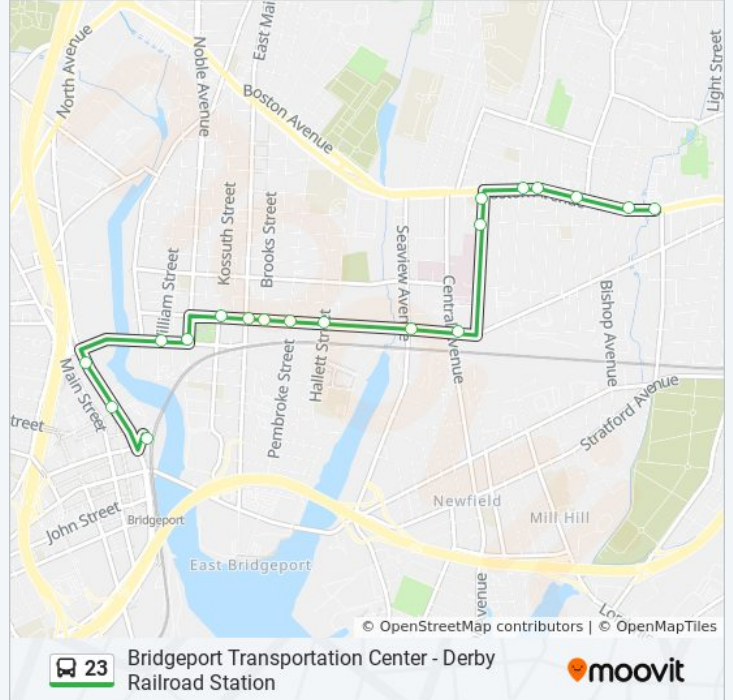

Waterview Dr. at Constitution Blvd. South

Constitution Blvd. South at Plaskon Dr.

Constitution Blvd. South at Long Hill Ave.

Main St & Derby Railroad Station

Direction: Downtown Bridgeport

19 stops

[VIEW LINE SCHEDULE](#)

East Washington Ave. at William St.

Housatonic Ave. at East Washington Ave.

23 bus Time Schedule

Downtown Bridgeport Route Timetable:

Sunday	Not Operational
Monday	5:59 AM - 2:50 PM
Tuesday	5:59 AM - 2:50 PM
Wednesday	5:59 AM - 2:50 PM
Thursday	5:59 AM - 2:50 PM
Friday	5:59 AM - 2:50 PM
Saturday	Not Operational

23 bus Info

Direction: Downtown Bridgeport

Stops: 19

Trip Duration: 13 min

Line Summary:

Housatonic Ave. at Congress St.

Bridgeport Transportation Center

Direction: Downtown Bridgeport Via Hwy 110 Via Stratford Ctr

59 stops

[VIEW LINE SCHEDULE](#)

- Main St & Derby Railroad Station
- Constitution Blvd. South at Long Hill Ave.
- Constitution Blvd. South at Opposite Plaskon Dr.
- Waterview Dr. at Constitution Blvd. South
- Waterview Dr. at Opposite 10 Waterview Dr.
- Waterview Dr. at Pitney Bowes Entrance
- Waterview Dr. at Opposite 40 Waterview Dr.
- Waterview Dr. at Opposite Morningside Ct.
- Constitution Blvd. South at Suresource Entrance
- Constitution Blvd. at River Rd.
- River Rd. at Opposite 770 River Rd.
- River Rd. at Long Hill Ave.
- Main St. at 6905 Main St. (Homewood Suites)
- Main St. at Park & Ride Lot
- Main St. at Legrand Pl.
- Main St. at Opposite Mill River Dr.
- Main St. at Cutspring Rd.
- Main St. at Barrows St.