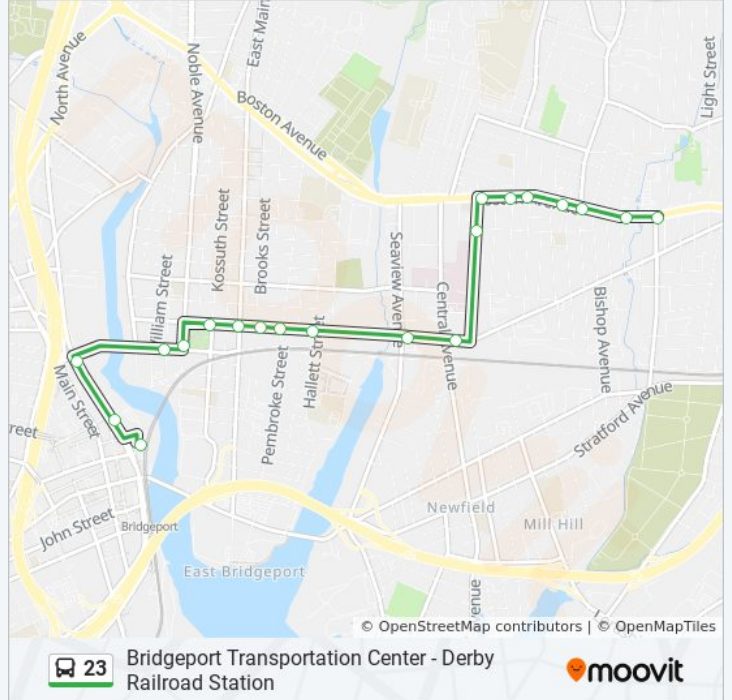

Bridgeport Transportation Center - Derby Railroad Station

Get The App

The 23 bus line (Bridgeport Transportation Center - Derby Railroad Station) has 5 routes. For regular weekdays, their operation hours are:

Use the Moovit App to find the closest 23 bus station near you and find out when is the next 23 bus arriving.

Direction: Boston Ave & Bruce Ave

20 stops

[VIEW LINE SCHEDULE](#)

- Bridgeport Transportation Center
- Housatonic Ave. at Congress St.
- Housatonic Ave. at East Washington Ave.
- East Washington Ave. at Harriet St.
- Noble Ave. at East Washington Ave.
- Barnum Ave. at Kossuth St.
- Barnum Ave. at East Main St.
- Barnum Ave. at Opposite Brooks St.
- Barnum Ave. at Pembroke St.
- Barnum Ave. at Hallett St.
- Barnum Ave. at Seaview Ave.
- Barnum Ave. at Central Ave.
- Bridgeport Hospital at Mill Hill Ave.
- Boston Ave. at Mill Hill Ave.
- Boston Ave. at Judson Pl.
- Boston Ave. at Summerfield Ave.
- Boston Ave. at Willow St.
- Boston Ave. at East Ave.
- Boston Ave. at Sage Ave..
- Boston Ave. at Bruce Ave.

Stops: 20

Trip Duration: 13 min

Line Summary:

Direction: Derby Station Via Stratford Ctr Via Hwy 110

62 stops

[VIEW LINE SCHEDULE](#)

- Bridgeport Transportation Center
- Housatonic Ave. at Congress St.
- Housatonic Ave. at East Washington Ave.
- East Washington Ave. at Harriet St.
- Noble Ave. at East Washington Ave.
- Barnum Ave. at Kossuth St.
- Barnum Ave. at East Main St.
- Barnum Ave. at Opposite Brooks St.
- Barnum Ave. at Pembroke St.
- Barnum Ave. at Hallett St.
- Barnum Ave. at Seaview Ave.
- Barnum Ave. at Central Ave.
- Bridgeport Hospital at Mill Hill Ave.
- Boston Ave. at Mill Hill Ave.
- Boston Ave. at Judson Pl.
- Boston Ave. at Summerfield Ave.
- Boston Ave. at Willow St.
- Boston Ave. at East Ave.

23 bus Info

Direction: Derby Station Via Stratford Ctr Via Hwy 110

Stops: 62

Trip Duration: 45 min

Line Summary:

Boston Ave. at Sage Ave..

Boston Ave. at Bruce Ave.

Boston Ave. at Otis Ave.