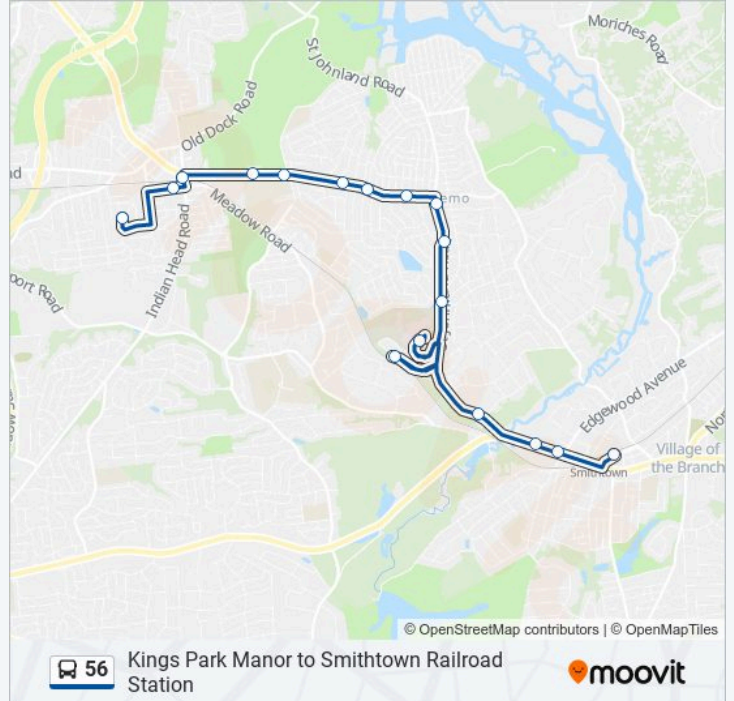

Kings Park Manor to Smithtown Railroad Station

Get The App

The 56 bus line (Kings Park Manor to Smithtown Railroad Station) has 2 routes. For regular weekdays, their operation hours are:

(1) Kings Park Manor: 9:00 AM - 3:00 PM (2) Smithtown Railroad: 9:20 AM - 3:20 PM

Use the Moovit App to find the closest 56 bus station near you and find out when is the next 56 bus arriving.

Direction: Kings Park Manor

18 stops

[VIEW LINE SCHEDULE](#)

- Smithtown LIRR
- W Main St/Redwood Ln
- W Main St/Edgewood Ave
- W Main St/Arthur Dr
- St Johnland Rd/Summerset Dr
- Siena Village
- St Catherine Of Siena Hospital
- St Johnland Rd/Oakside Rd
- St Johnland Rd/Monroe St
- St Johnland Rd/Leonard St
- E Main St/Dogwood Rd
- E Main St/Juniper Rd
- E Main St/Bonnie Gate
- E Main St/Lawrence Rd
- E Main St (125)
- Kings Park LIRR
- Meadow Rd W/Indian Head Rd
- Kings Park Manor

56 bus Time Schedule

Kings Park Manor Route Timetable:

Sunday	Not Operational
Monday	9:00 AM - 3:00 PM
Tuesday	9:00 AM - 3:00 PM
Wednesday	9:00 AM - 3:00 PM
Thursday	9:00 AM - 3:00 PM
Friday	9:00 AM - 3:00 PM
Saturday	Not Operational

56 bus Info

Direction: Kings Park Manor

Stops: 18

Trip Duration: 20 min

Line Summary:

Direction: Smithtown Railroad

22 stops

[VIEW LINE SCHEDULE](#)