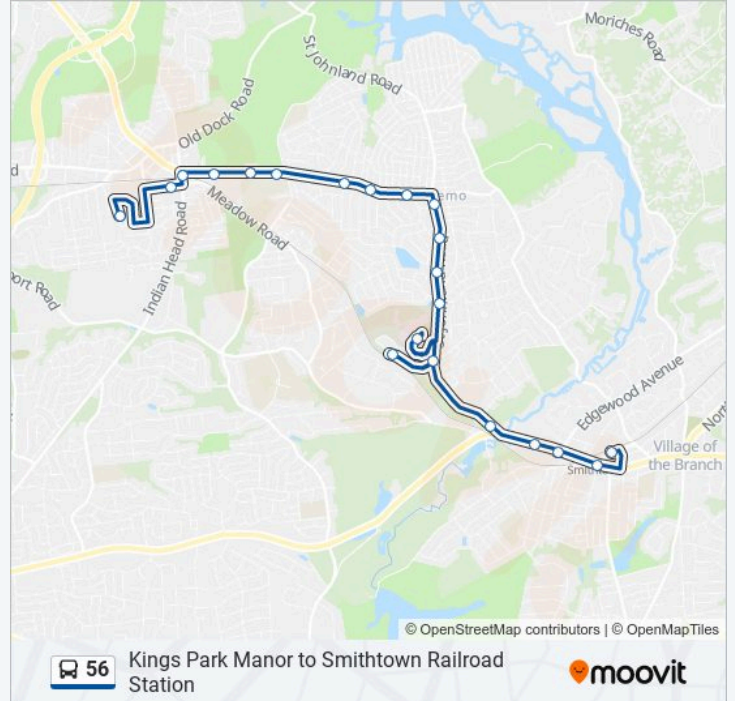

W Main St/Brookside Dr

W Main St/New York Ave

W Main St/Elm Ave

Smithtown LIRR

56 bus time schedules and route maps are available in an offline PDF at moovitapp.com. Use the Moovit App to see live bus times, train schedule or subway schedule, and step-by-step directions for all public transit in New York - New Jersey.

© 2024 Moovit - All Rights Reserved