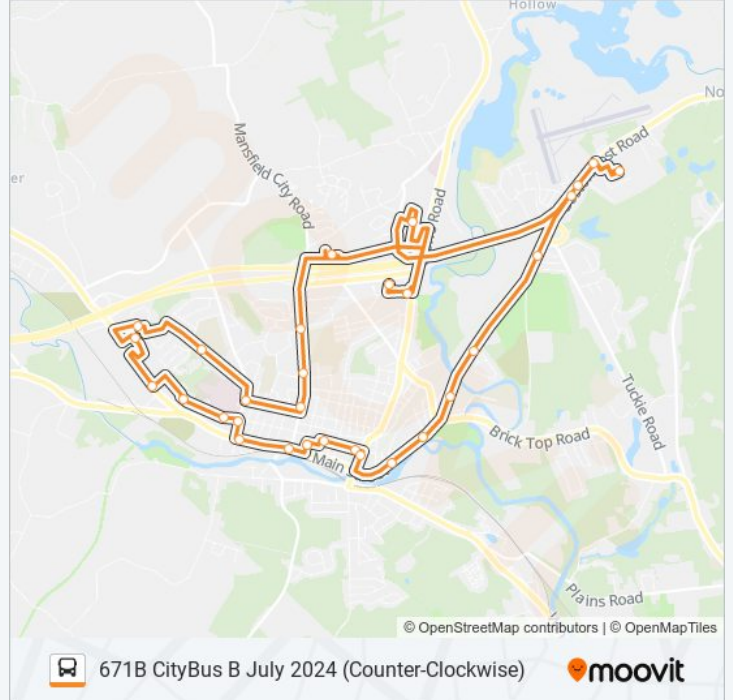

High at Prospect (Sb)

Prospect at Mansfield

7th Day Adventist Church

Village Heights Apartments

Willimantic Plaza

W. Main at Holbrook (Dmv) (Eb)

Valley St at Ashton Towers (Eb)

Valley at Child Care (Eb)

Mansfield at Valley (Eb)

Main at Mansfield (Eb)

Main at High (Eb)

Windham Intermodal Center

671B CITYBUS B JULY 2024 (COUNTER-CLOCKWISE) bus time schedules and route maps are available in an offline PDF at moovitapp.com. Use the Moovit App to see live bus times, train schedule or subway schedule, and step-by-step directions for all public transit in New York - New Jersey.

© 2024 Moovit - All Rights Reserved