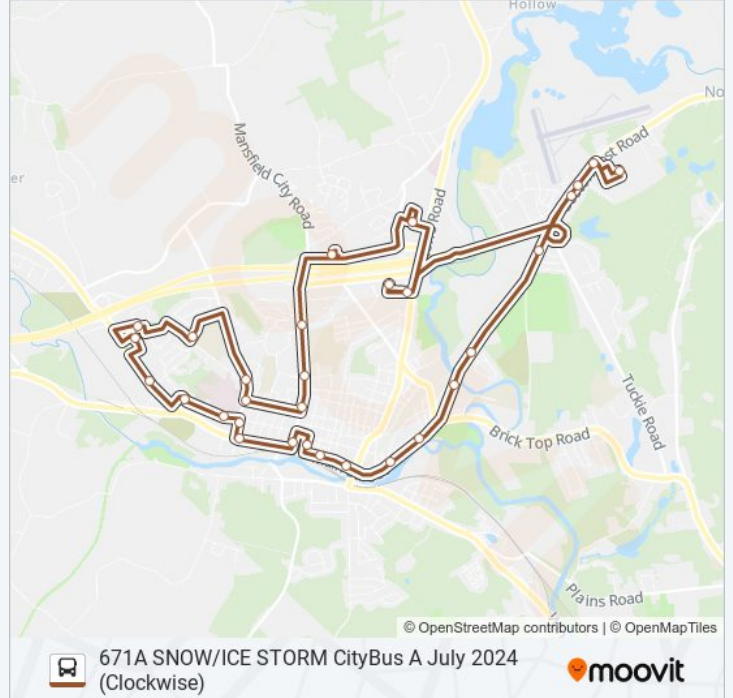

Robert Lane Cul-De-Sac

Route 6 at Airport (Eb)

Walmart (Wb)

Rt. 6 at N. Windham Plaza (Wb)

New England Pizza (Wb)

Route 66 at Tuckie (Wb)

Route 66 at Windham Heights (Wb)

Napa Auto Parts (Wb)

Main at Ives (Wb)

Main at Dunham (Wb)

Main at Jackson (Wb)

Main St at Bank St (Wb)

Windham Intermodal Center

671A SNOW/ICE STORM CITYBUS A JULY 2024 (CLOCKWISE) bus time schedules and route maps are available in an offline PDF at moovitapp.com. Use the Moovit App to see live bus times, train schedule or subway schedule, and step-by-step directions for all public transit in New York - New Jersey.

© 2024 Moovit - All Rights Reserved