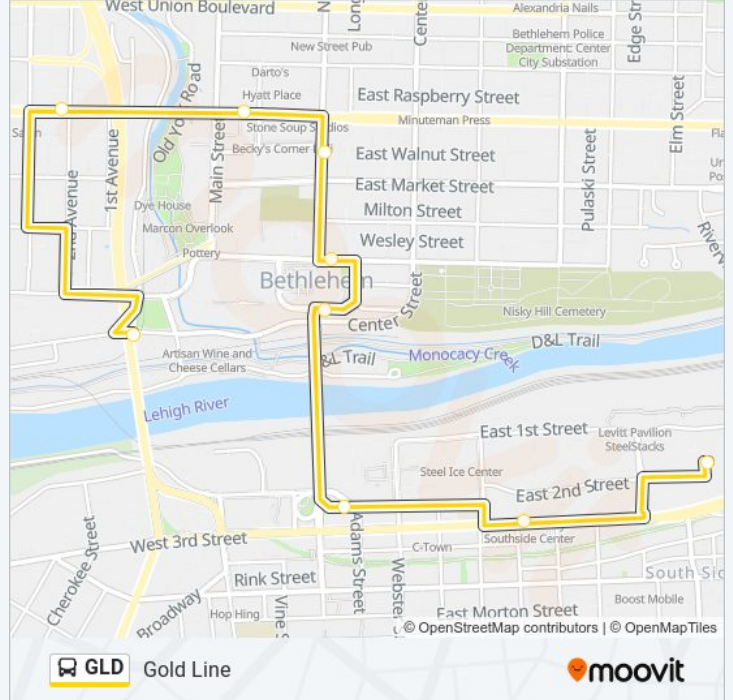

Direction: Shuttleplatz North

9 stops

[VIEW LINE SCHEDULE](#)

- Shuttleplatz South
- Southside Station Wb
- Fahy Bridge South Wb
- Fahy Bridge North Wb
- Church at New
- New at Walnut Nb
- Downtown Bethlehem Wb
- West Broad Street Wb
- Shuttleplatz North

GLD bus Time Schedule

Shuttleplatz North Route Timetable:

Sunday	12:06 AM - 11:54 PM
Monday	12:06 AM - 11:39 PM
Tuesday	3:00 PM - 11:39 PM
Wednesday	3:00 PM - 11:39 PM
Thursday	3:00 PM - 11:39 PM
Friday	3:00 PM - 11:39 PM
Saturday	12:00 PM - 11:54 PM

GLD bus Info

Direction: Shuttleplatz North

Stops: 9

Trip Duration: 16 min

Line Summary:

Direction: Shuttleplatz South

9 stops

[VIEW LINE SCHEDULE](#)

- Shuttleplatz North
- West Broad Street Eb
- Downtown Bethlehem Eb
- New St at Walnut St Sb
- New St at Wall St
- Fahy Bridge North Eb
- Fahy Bridge South Eb
- Southside Station Eb
- Shuttleplatz South