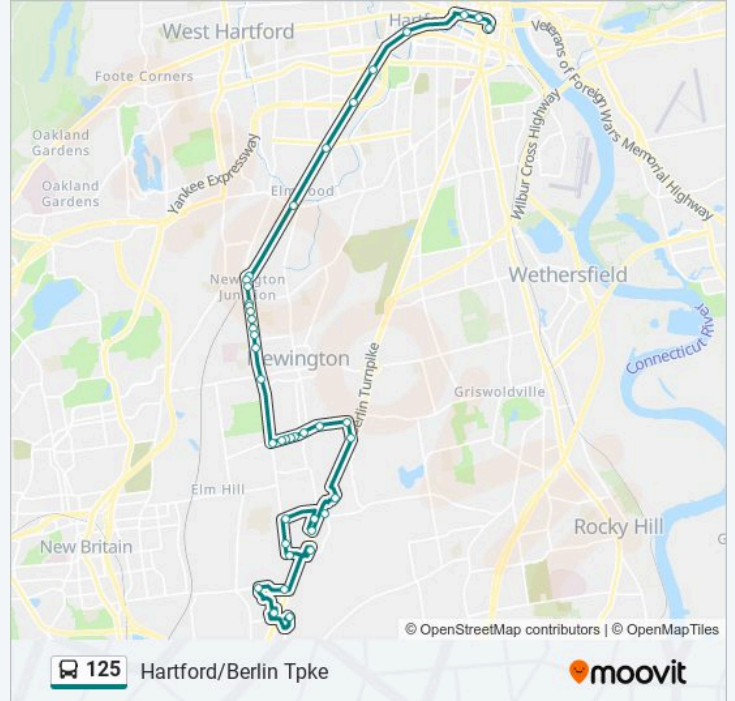

125 bus Info

Direction:

Stops: 40

Trip Duration: 45 min

Line Summary:

Robbins Ave @ Valentine St

Robbins Ave @ Parker St

Robbins Ave @ Basswood St

Willard Ave @ Faith Rd

Richard St @ Target

Newington Plaza (Walmart) @ Verizon

Pane Rd @ the Vitamin Shop

Maselli Rd @ Pane Rd

Maselli Rd & Stew Leonards

Northeast Utilities @ Selden St

Maselli Rd & Stew Leonards

Direction:

39 stops

[VIEW LINE SCHEDULE](#)

Maselli Rd & Stew Leonards

Northeast Utilities @ Selden St

Maselli Rd & Stew Leonards

Pane Rd @ Maselli Rd

Pane Rd @ Mr Sparkle Car Wash

125 bus Info

Direction:

Stops: 39

Trip Duration: 47 min

Line Summary:

Turnpike Plaza @ Price Chopper

Louis St @ Main St

Ctdot Opp Main Entrance