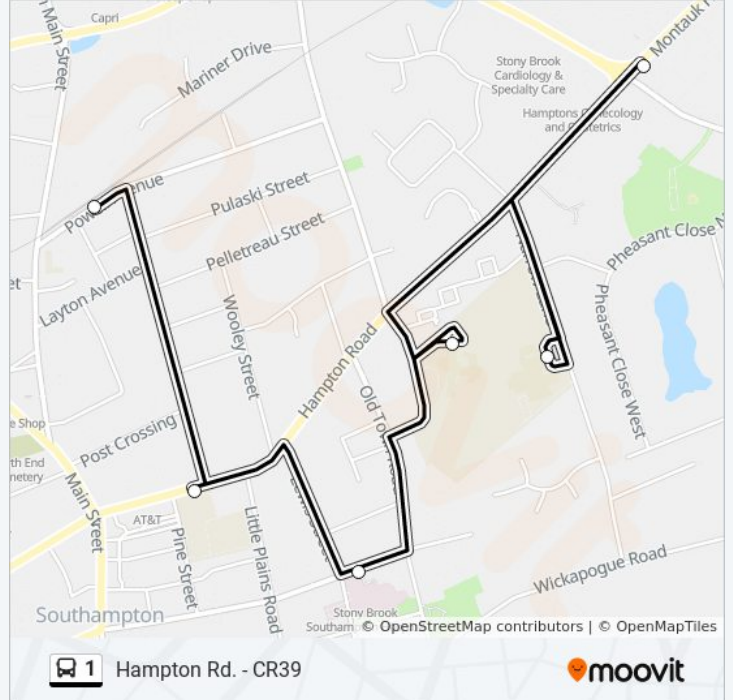

Use the Moovit App to find the closest 1 bus station near you and find out when is the next 1 bus arriving.

Direction: Hampton Rd. - CR39
6 stops
[VIEW LINE SCHEDULE](#)

- Southampton Lrr
- Southampton Town Hall
- Southampton Hospital
- Southampton Middle School
- Southampton Highschool
- Hampton Rd. - Cr39

Direction: Southampton High School to LRR

5 stops

[VIEW LINE SCHEDULE](#)

- Southampton Highschool
- Southampton Middle School
- Southampton Hospital
- Southampton Town Hall
- Southampton Lrr

1 bus Time Schedule

Stops: 5

Trip Duration: 31 min

Line Summary:

Direction: Stony Brook University

6 stops

[VIEW LINE SCHEDULE](#)

- Southampton Lrr
- Hampton Rd / Little Plains Rd
- Hampton Rd / Osborne Av
- Southampton Hospital
- Meeting House Lane & Main St.
- Stony Brook University

Stops: 6

Trip Duration: 29 min

Line Summary:

Direction: Stony Brook University to LRR

6 stops

[VIEW LINE SCHEDULE](#)

Stony Brook University

Meeting House Lane & Main St.