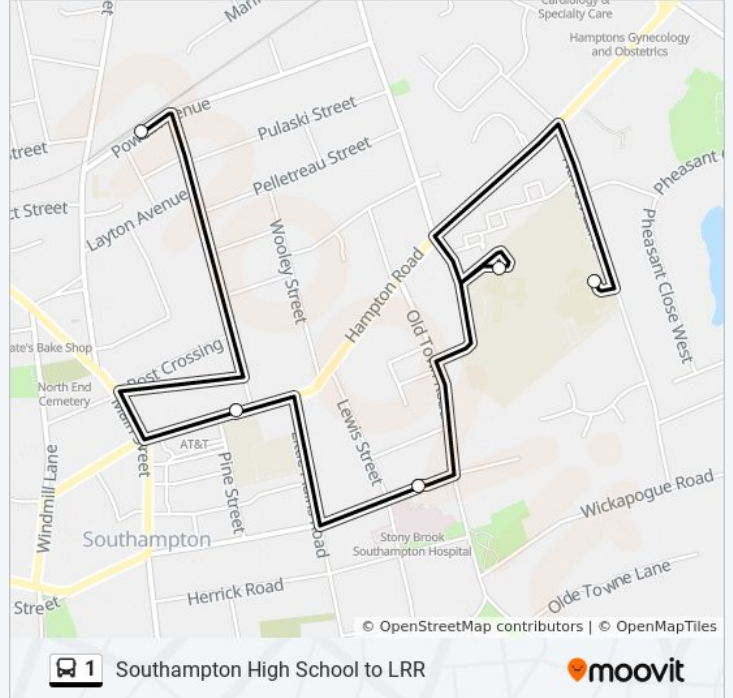

Direction: Southampton High School to LRR

5 stops

[VIEW LINE SCHEDULE](#)

- Southampton Highschool
- Southampton Middle School
- Southampton Hospital
- Southampton Town Hall
- Southampton Lrr

1 bus Time Schedule

Southampton High School to LRR Route Timetable:

Sunday	Not Operational
Monday	3:00 PM
Tuesday	3:00 PM
Wednesday	3:00 PM
Thursday	3:00 PM
Friday	3:00 PM
Saturday	Not Operational

1 bus Info

Direction: Southampton High School to LRR

Stops: 5

Trip Duration: 31 min

Line Summary:

Direction: Stony Brook University

6 stops

[VIEW LINE SCHEDULE](#)

- Southampton Lrr
- Hampton Rd / Little Plains Rd
- Hampton Rd / Osborne Av
- Southampton Hospital
- Meeting House Lane & Main St.
- Stony Brook University

Stops: 6

Trip Duration: 29 min

Line Summary:

Direction: Stony Brook University to LRR

6 stops

[VIEW LINE SCHEDULE](#)

Stony Brook University

Meeting House Lane & Main St.