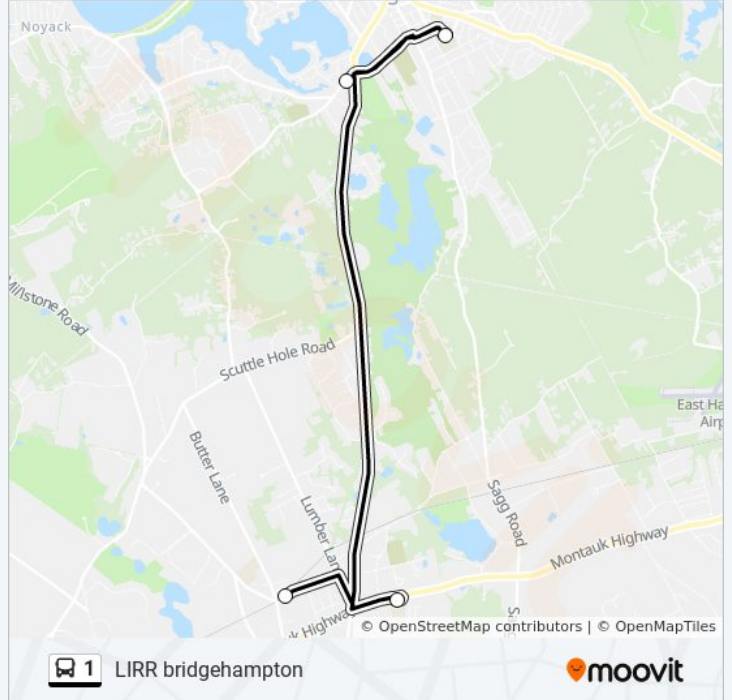

LIRR bridgehampton

Get The App

The 1 bus line (LIRR bridgehampton) has 2 routes. For regular weekdays, their operation hours are:
(1) LIRR bridgehampton: 2:45 PM(2) Sag Harbor Main St. (movie theater) 9: 6:53 AM
Use the Moovit App to find the closest 1 bus station near you and find out when is the next 1 bus arriving.

Direction: LIRR bridgehampton
4 stops
[VIEW LINE SCHEDULE](#)

- Sag Habor Fire Department
- Pierson Hs
- Bridgehampton Hs
- Bridgehampton

1 bus Time Schedule

LIRR bridgehampton Route Timetable:

Sunday	Not Operational
Monday	2:45 PM
Tuesday	2:45 PM
Wednesday	2:45 PM
Thursday	2:45 PM
Friday	2:45 PM
Saturday	Not Operational

1 bus Info

Direction: LIRR bridgehampton
Stops: 4
Trip Duration: 9 min
Line Summary:

Direction: Sag Harbor Main St. (movie theater)

9

4 stops

[VIEW LINE SCHEDULE](#)

Bridgehampton

Bridgehampton Hs

1 bus Info

Direction: Sag Harbor Main St. (movie theater) 9

Stops: 4

Trip Duration: 10 min

Line Summary:

1 bus time schedules and route maps are available in an offline PDF at moovitapp.com. Use the [Moovit App](#) to see live bus times, train schedule or subway schedule, and step-by-step directions for all public transit in New York - New Jersey.