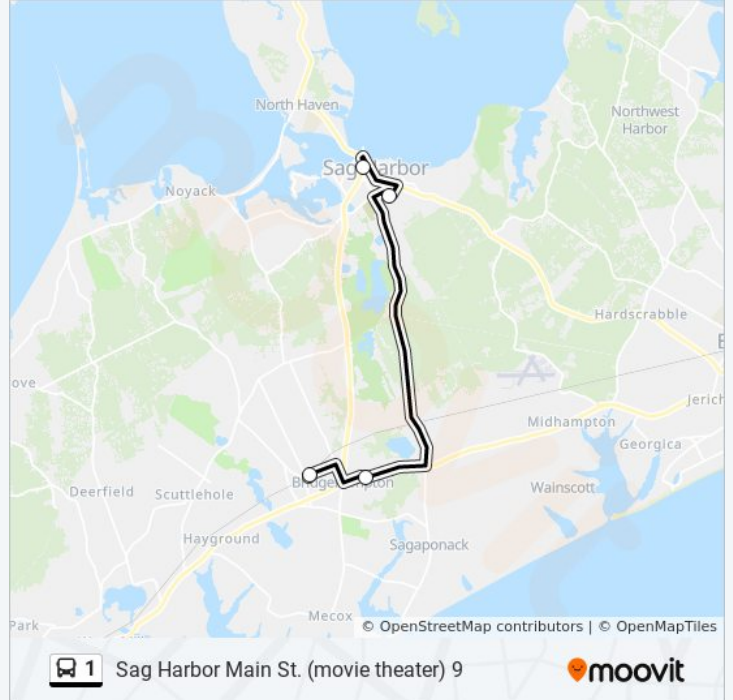

LIRR bridgehampton

Get The App

The 1 bus line (LIRR bridgehampton) has 2 routes. For regular weekdays, their operation hours are:
(1) LIRR bridgehampton: 2:45 PM(2) Sag Harbor Main St. (movie theater) 9: 6:53 AM
Use the Moovit App to find the closest 1 bus station near you and find out when is the next 1 bus arriving.

1 bus Info

Direction: LIRR bridgehampton
Stops: 4
Trip Duration: 9 min
Line Summary:

Direction: Sag Harbor Main St. (movie theater)

9

4 stops

[VIEW LINE SCHEDULE](#)

Bridgehampton

Bridgehampton Hs

Pierson Hs

Main St/Washington St

1 bus Time Schedule

Sag Harbor Main St. (movie theater) 9 Route

Timetable:

Sunday	Not Operational
Monday	6:53 AM
Tuesday	6:53 AM
Wednesday	6:53 AM
Thursday	6:53 AM
Friday	6:53 AM
Saturday	Not Operational

1 bus Info

Direction: Sag Harbor Main St. (movie theater) 9

Stops: 4

Trip Duration: 10 min

Line Summary:

1 bus time schedules and route maps are available in an offline PDF at moovitapp.com. Use the [Moovit App](#) to see live bus times, train schedule or subway schedule, and step-by-step directions for all public transit in New York - New Jersey.