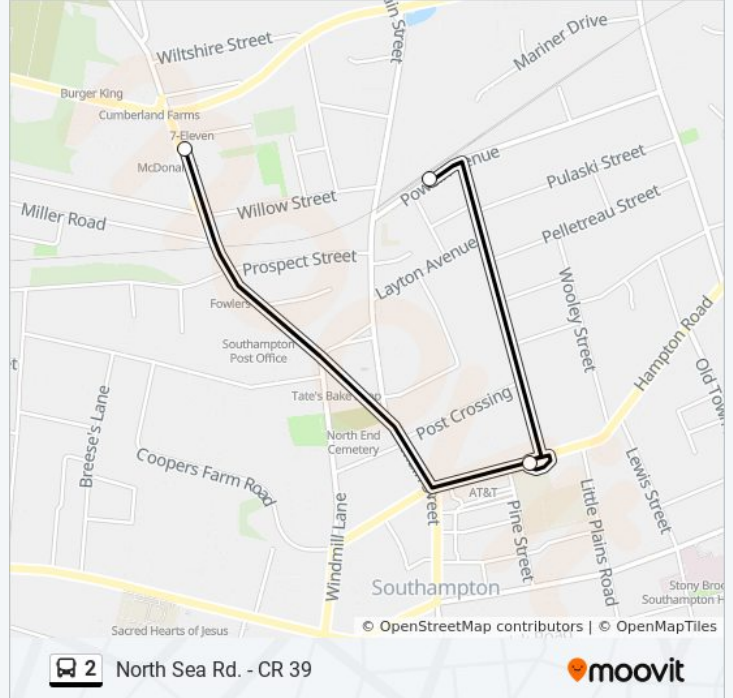

Line Summary:

Direction: LIRR from stony brook Uni

5 stops

[VIEW LINE SCHEDULE](#)

Stony Brook University

Meeting House Lane & Main St.

Southampton Hospital

Southampton Town Hall

2 bus Info

Direction: LIRR from stony brook Uni

Stops: 5

Trip Duration: 11 min

Line Summary:

Direction: North Sea Rd. - CR 39

3 stops

[VIEW LINE SCHEDULE](#)

Southampton Lrr

Southampton Town Hall

N Sea Rd/Willow St

2 bus Time Schedule

North Sea Rd. - CR 39 Route Timetable:

Sunday	Not Operational
Monday	6:45 AM
Tuesday	6:45 AM
Wednesday	6:45 AM
Thursday	6:45 AM
Friday	6:45 AM
Saturday	Not Operational

2 bus Info

Direction: North Sea Rd. - CR 39

Stops: 3

Trip Duration: 4 min

Line Summary:

Direction: Nugent St. - Main St.

8 stops

[VIEW LINE SCHEDULE](#)