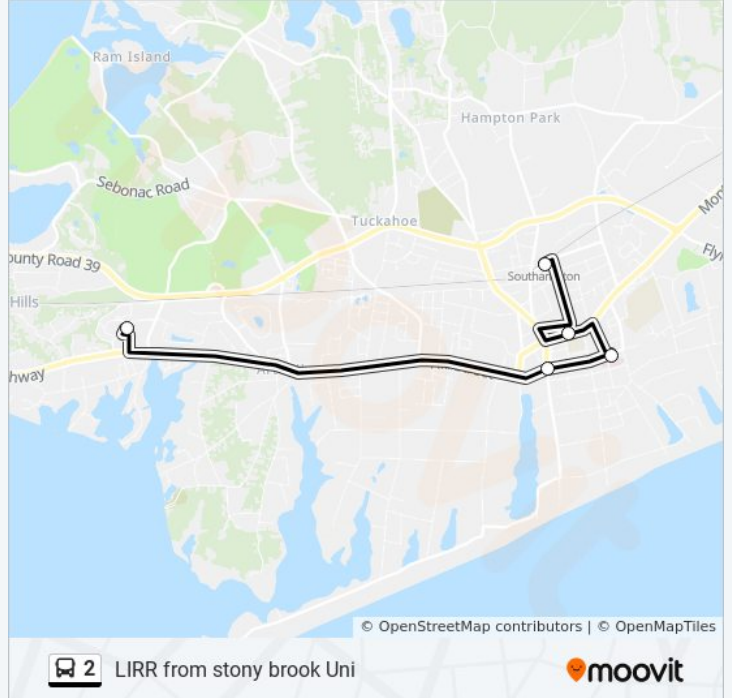

Use the Moovit App to find the closest 2 bus station near you and find out when is the next 2 bus arriving.

Direction: LIRR frim N. Sea Rd. - Bowden Square

6 stops

[VIEW LINE SCHEDULE](#)

N. Sea Road - Bowden Square

Line Summary:

Direction: LIRR from stony brook Uni

5 stops

[VIEW LINE SCHEDULE](#)

Stony Brook University

Meeting House Lane & Main St.

Southampton Hospital

Southampton Town Hall

2 bus Info

Direction: LIRR from stony brook Uni

Stops: 5

Trip Duration: 11 min

Line Summary:

Direction: North Sea Rd. - CR 39

3 stops

[VIEW LINE SCHEDULE](#)

2 bus Info

Direction: North Sea Rd. - CR 39

Stops: 3

Trip Duration: 4 min

Line Summary:

Direction: Nugent St. - Main St.

8 stops

[VIEW LINE SCHEDULE](#)