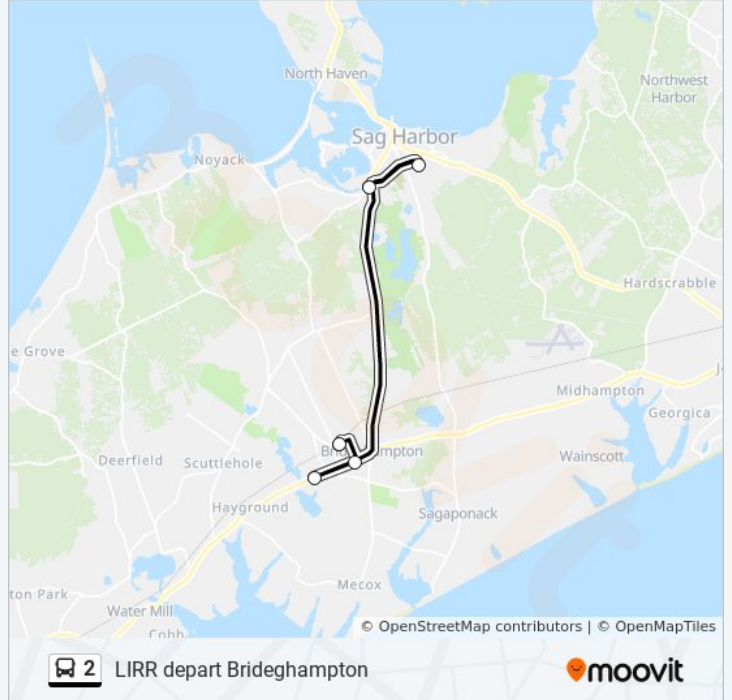

LIRR depart Brideghampton

Get The App

The 2 bus line (LIRR depart Brideghampton) has 2 routes. For regular weekdays, their operation hours are:
(1) LIRR depart Brideghampton: 4:45 PM(2) Sag Harbor Main St. (Firehouse): 8:46 AM
Use the Moovit App to find the closest 2 bus station near you and find out when is the next 2 bus arriving.

Direction: LIRR depart Brideghampton

5 stops

[VIEW LINE SCHEDULE](#)

Sag Habor Fire Department

Pierson Hs

Bridgehampton Commons

Montauk Hwy/School St

Bridgehampton

2 bus Time Schedule

LIRR depart Brideghampton Route Timetable:

Sunday	Not Operational
Monday	4:45 PM
Tuesday	4:45 PM
Wednesday	4:45 PM
Thursday	4:45 PM
Friday	4:45 PM
Saturday	Not Operational

2 bus Info

Direction: LIRR depart Brideghampton

Stops: 5

Trip Duration: 14 min

Line Summary:

Direction: Sag Harbor Main St. (Firehouse)

4 stops

[VIEW LINE SCHEDULE](#)

Bridgehampton

Montauk Hwy / School St