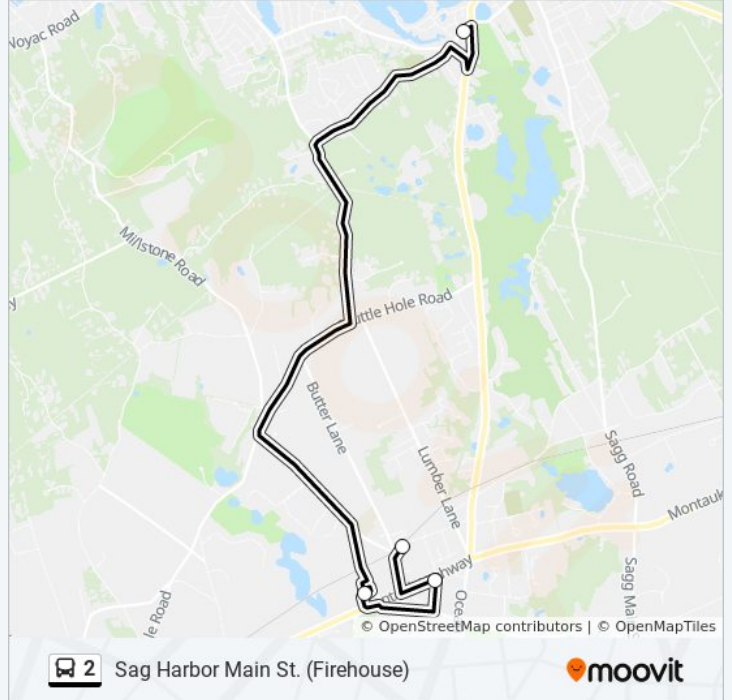

Direction: LIRR depart Brideghampton

5 stops

[VIEW LINE SCHEDULE](#)

Sag Habor Fire Department

Pierson Hs

Bridgehampton Commons

Montauk Hwy/School St

Bridgehampton

Stops: 5

Trip Duration: 14 min

Line Summary:

Direction: Sag Harbor Main St. (Firehouse)

4 stops

[VIEW LINE SCHEDULE](#)

Bridgehampton

Montauk Hwy / School St

Bridgehampton Commons (E)

Sag Harbor Fire Department

2 bus Time Schedule

Sag Harbor Main St. (Firehouse) Route Timetable:

Sunday	Not Operational
Monday	8:46 AM
Tuesday	8:46 AM
Wednesday	8:46 AM
Thursday	8:46 AM
Friday	8:46 AM
Saturday	Not Operational

2 bus Info

Direction: Sag Harbor Main St. (Firehouse)

Stops: 4

Trip Duration: 10 min

Line Summary:

2 bus time schedules and route maps are available in an offline PDF at moovitapp.com. Use the [Moovit App](#) to see live bus times, train schedule or subway schedule, and step-by-step directions for all public transit in New York - New Jersey.