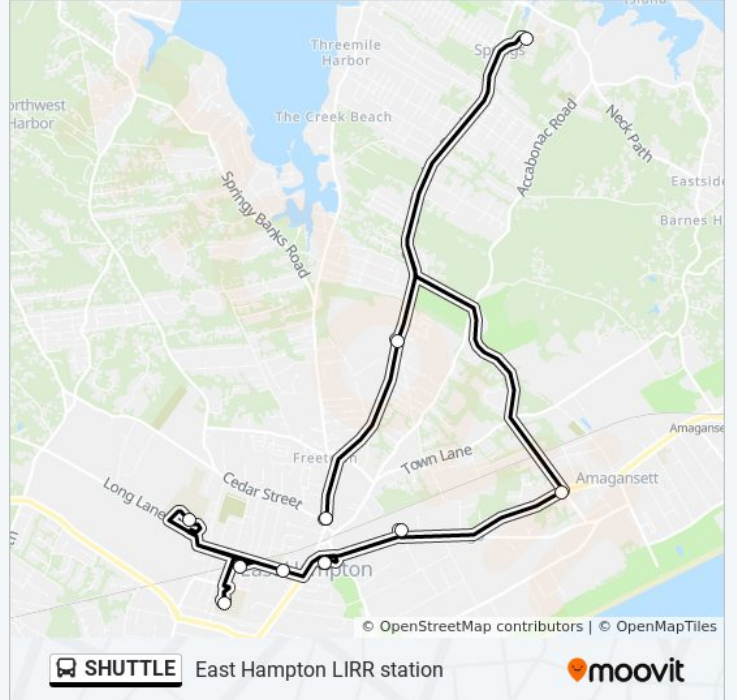

Use the Moovit App to find the closest SHUTTLE bus station near you and find out when is the next SHUTTLE bus arriving.

Direction: East Hampton LIRR statio

9 stops

[VIEW LINE SCHEDULE](#)

North Main St & Cedar St – East Hampton Fire Department

SHUTTLE bus Info

Direction: East Hampton LIRR station

Stops: 11

Trip Duration: 26 min

Line Summary:

Direction: East Hampton LIRR station

10 stops

[VIEW LINE SCHEDULE](#)

East Hampton High School/ Long Lane

Jm Elementary Schoo

East Hampton LIRR

SHUTTLE bus Time Schedule

East Hampton LIRR station Route Timetable:

Sunday	Not Operational
Monday	4:15 PM
Tuesday	4:15 PM
Wednesday	4:15 PM
Thursday	4:15 PM
Friday	4:15 PM
Saturday	Not Operational

SHUTTLE bus Info

Direction: East Hampton LIRR station

Stops: 10

Trip Duration: 24 min

Line Summary:

SHUTTLE bus time schedules and route maps are available in an offline PDF at moovitapp.com. Use the [Moovit App](#) to see live bus times, train schedule or subway schedule, and step-by-step directions for all public transit in New York - New Jersey.