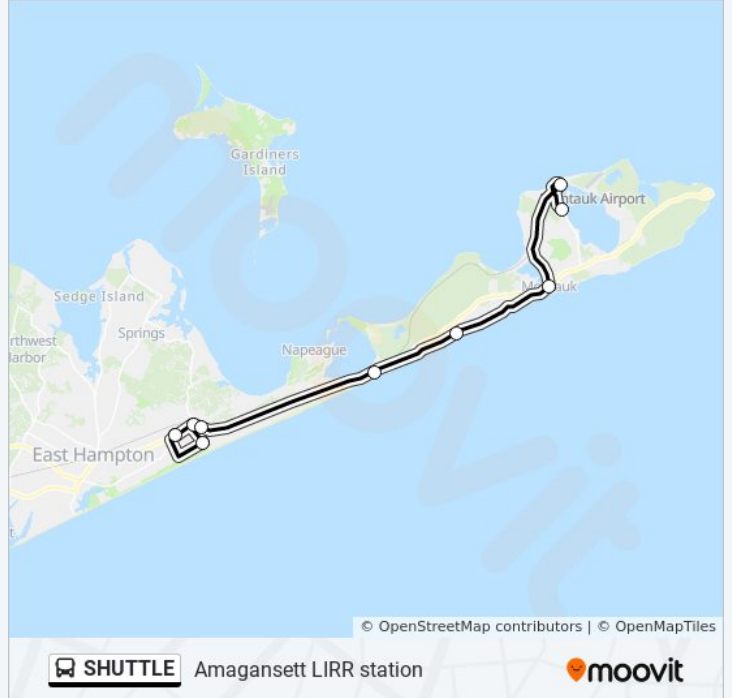

Direction: Amagansett LIRR station

9 stops

[VIEW LINE SCHEDULE](#)

West Lake Drive & Star Island Rd

Gosman'S Dock

Montauk Village

Old Montauk Hwy/Maple St

Ocean Vista Resort – Goldberg'S Bagels

Montauk Hwy/Abrahams Landing Rd

Town Community Development Office

Amagansett Library/Municipal Parking Lot

Amagansett

SHUTTLE bus Time Schedule

Amagansett LIRR station Route Timetable:

Sunday	Not Operational
Monday	2:00 PM - 4:00 PM
Tuesday	2:00 PM - 4:00 PM
Wednesday	2:00 PM - 4:00 PM
Thursday	2:00 PM - 4:00 PM
Friday	2:00 PM - 4:00 PM
Saturday	Not Operational

SHUTTLE bus Info**Direction:** Amagansett LIRR station**Stops:** 9**Trip Duration:** 26 min**Line Summary:**

Direction: West Lake Drive & Star Island Rd

9 stops

[VIEW LINE SCHEDULE](#)

- Amagansett
- Amagansett Library/Municipal Parking Lot
- Town Community Development Office
- Montauk Hwy/Abrahams Landing Rd
- Napeague
- Gurney's Inn Resort & Spa
- Montauk Chamber Of Commerce
- Gosman'S Dock
- West Lake Drive & Star Island Rd