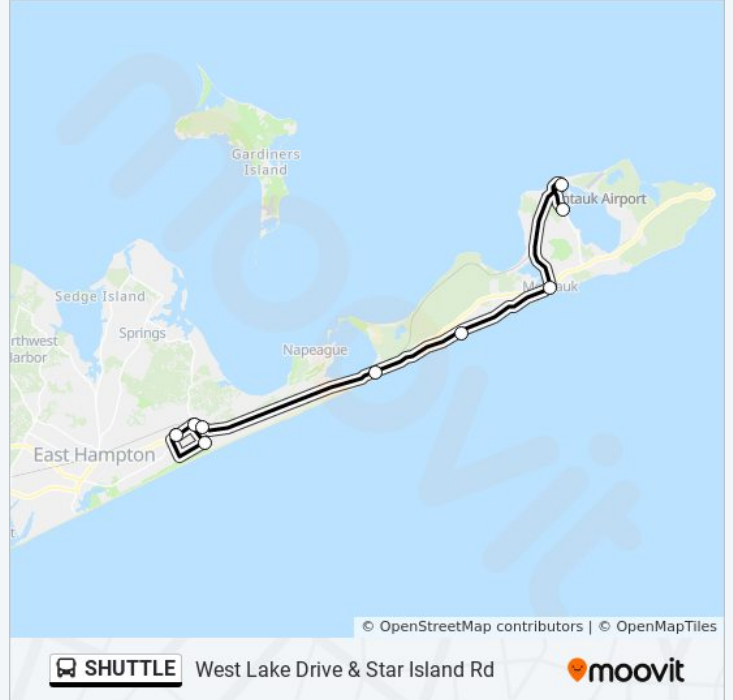

Direction: Amagansett LIRR station

9 stops

[VIEW LINE SCHEDULE](#)

West Lake Drive & Star Island Rd

Gosman'S Dock

Montauk Village

Old Montauk Hwy/Maple St

Ocean Vista Resort – Goldberg'S Bagels

SHUTTLE bus Info**Direction:** Amagansett LIRR station**Stops:** 9**Trip Duration:** 26 min**Line Summary:**

Direction: West Lake Drive & Star Island Rd

9 stops

[VIEW LINE SCHEDULE](#)

- Amagansett
- Amagansett Library/Municipal Parking Lot
- Town Community Development Office
- Montauk Hwy/Abrahams Landing Rd
- Napeague
- Gurney's Inn Resort & Spa
- Montauk Chamber Of Commerce
- Gosman'S Dock
- West Lake Drive & Star Island Rd

SHUTTLE bus Info

Direction: West Lake Drive & Star Island Rd

Stops: 9

Trip Duration: 29 min

Line Summary:

SHUTTLE bus time schedules and route maps are available in an offline PDF at moovitapp.com. Use the [Moovit App](#) to see live bus times, train schedule or subway schedule, and step-by-step directions for all public transit in New York - New Jersey.