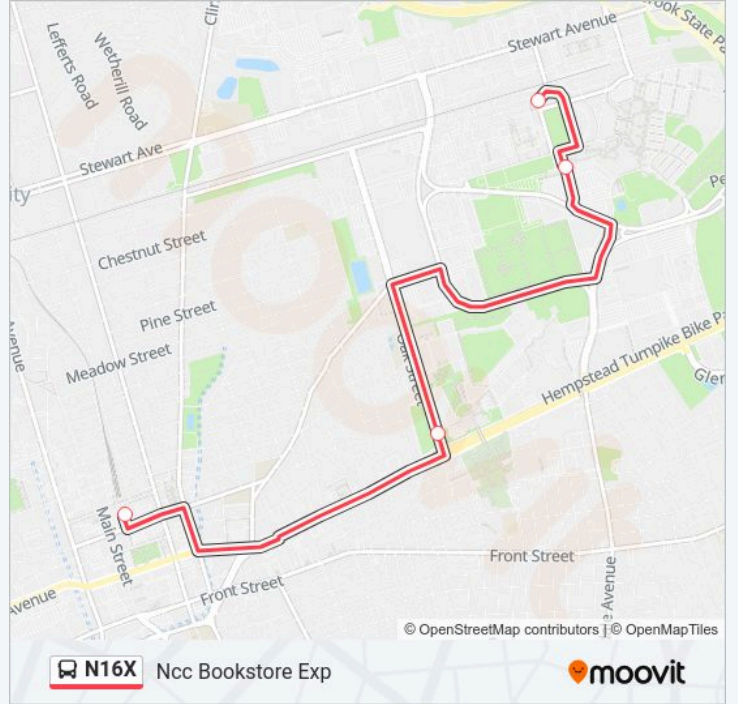

### Direction: Hempstead Exp

4 stops

[VIEW LINE SCHEDULE](#)

Ncc / Bookstore

Ncc / Student Union

Hempstead Tp / Oak

Hempstead Transit Center

### N16X bus Info

**Direction:** Hempstead Exp

**Stops:** 4

**Trip Duration:** 15 min

**Line Summary:**

**Direction: Ncc Bookstore Exp**

4 stops

[VIEW LINE SCHEDULE](#)

Hempstead Transit Center

Oak St / Hempstead

Ncc / Student Union

Ncc / Bookstore

**N16X bus Time Schedule**

Ncc Bookstore Exp Route Timetable:

Sunday	Not Operational
Monday	5:45 AM - 4:22 PM
Tuesday	5:45 AM - 4:22 PM
Wednesday	5:45 AM - 4:22 PM
Thursday	5:45 AM - 4:22 PM
Friday	5:45 AM - 4:22 PM
Saturday	Not Operational

**N16X bus Info**

**Direction:** Ncc Bookstore Exp

**Stops:** 4

**Trip Duration:** 18 min

**Line Summary:**

N16X bus time schedules and route maps are available in an offline PDF at [moovitapp.com](https://moovitapp.com). Use the Moovit App to see live bus times, train schedule or subway schedule, and step-by-step directions for all public transit in New York - New Jersey.