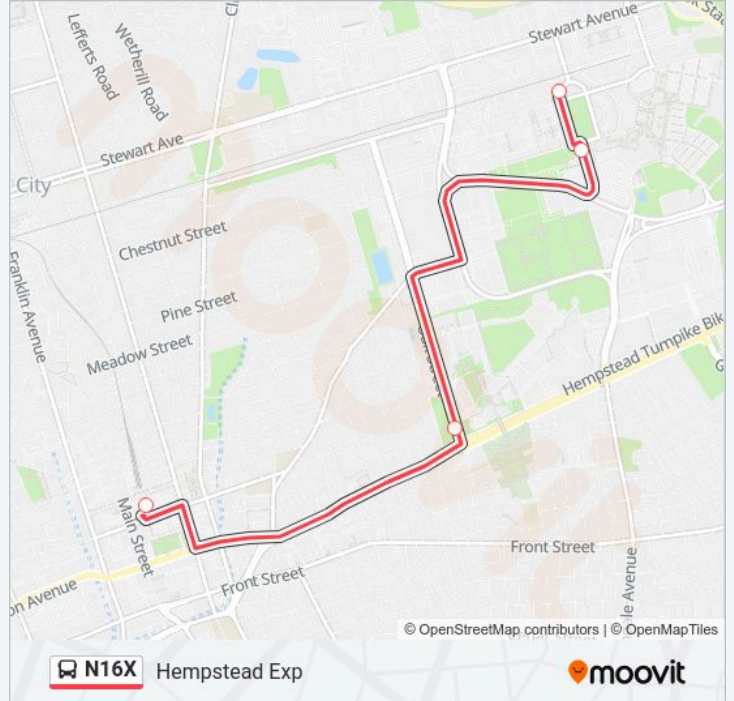

### Direction: Hempstead Exp

4 stops

[VIEW LINE SCHEDULE](#)

Ncc / Bookstore

Ncc / Student Union

Hempstead Tp / Oak

Hempstead Transit Center

### N16X bus Info

**Direction:** Hempstead Exp

**Stops:** 4

**Trip Duration:** 15 min

**Line Summary:**

**Direction: Ncc Bookstore Exp**

4 stops

[VIEW LINE SCHEDULE](#)