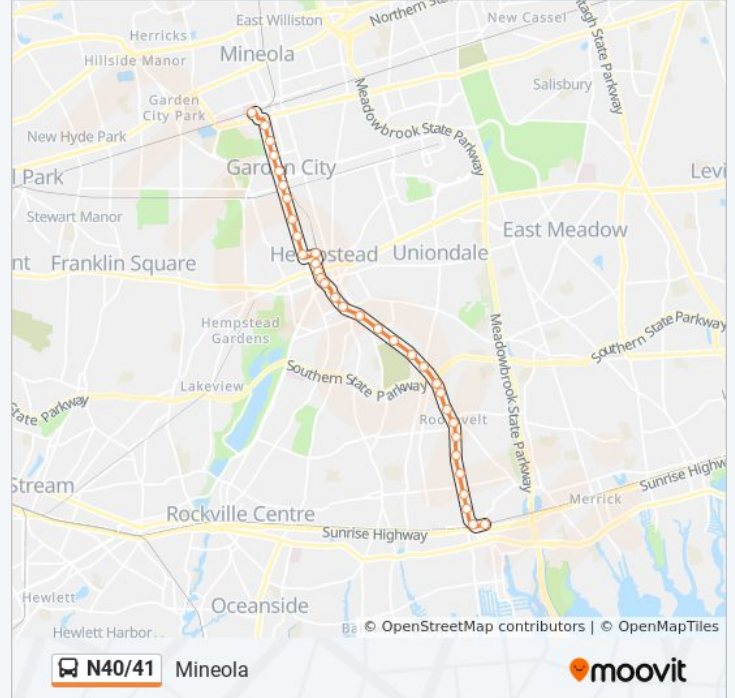

Main St + Peninsula Blvd.

Front St / Main

Main St + Fulton Ave

Main St at Nassau County District C

Hempstead Transit Center

Hempstead Transit Center

N Franklin St. & W. Columbia St

N Franklin St Opp Smith St

N Franklin St Opp Hamilton Pl.

N Franklin Ave Opp 5th St

Franklin Ave + 7th St

N Franklin Ave + 9th St

N Franklin Ave + 11th St

N Franklin Ave + 13th St

N Franklin Ave + 15th St

Mineola Bus Term

N40/41 bus time schedules and route maps are available in an offline PDF at moovitapp.com. Use the [Moovit App](#) to see live bus times, train schedule or subway schedule, and step-by-step directions for all public transit in New York - New Jersey.

[About Moovit](#) • [MaaS Solutions](#) • [Supported Countries](#) • [Mooviter Community](#)

© 2024 Moovit - All Rights Reserved

Check Live Arrival Times