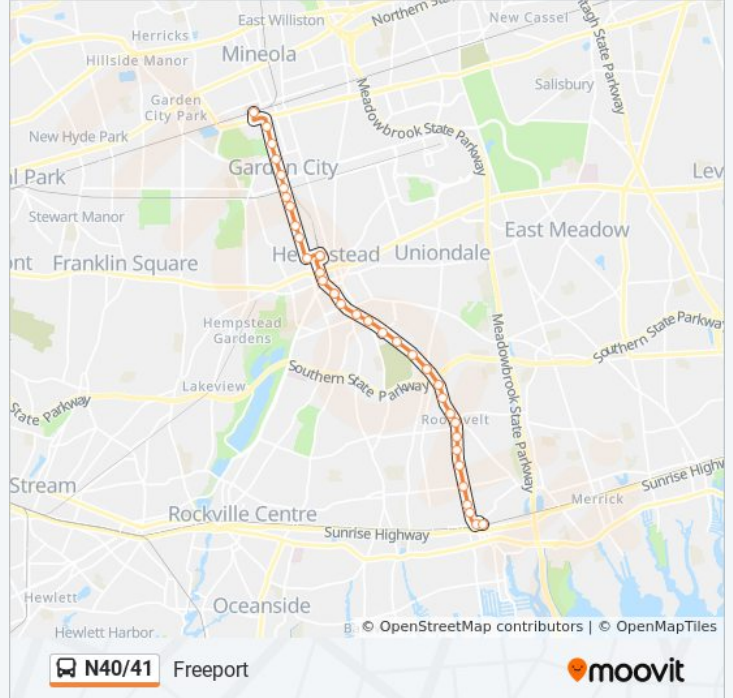

N40/41 bus Info

Direction: Freeport**Stops:** 35**Trip Duration:** 40 min**Line Summary:**

Nassau Rd + Adams St.

Nassau Rd + W. Pennywood Ave.

Nassau Rd + W Roosevelt Ave.

Whitehouse Av / Nassau

Debevoise Ave + Nassau Rd

Nassau Rd & Hudson Ave

Nassau Rd + Davis St

N Main St & Evans Ave

N Main St + W Seaman Ave

N Main St + Lena Ave.

N Main St + Randall Ave.

Broadway + N Main St

Freeport Sta / North

Direction: Hempstead

23 stops

[VIEW LINE SCHEDULE](#)

Freeport Sta / South Bay 2

N Main St + Broadway

N Main St & Grand Ave.

N Main St + E Milton St

N Main St + Independence Ave.

Front St / Main

Main St + Fulton Ave

Main St at Nassau County District C

(Arr.) Hemp Tc / Morrell

Direction: Mineola

34 stops

[VIEW LINE SCHEDULE](#)

Freeport Sta / South Bay 2