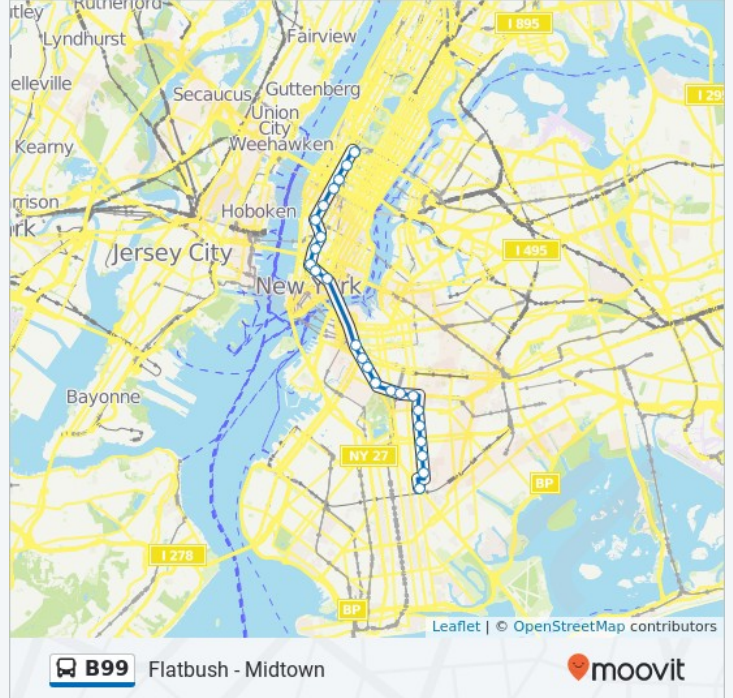

Stops: 24

Trip Duration: 53 min

Line Summary: Flatbush Av/Nostrand Av, New York Av/Foster Av, New York Av/Beverly Rd, New York Av/Church Av, New York Av/Winthrop St, New York Av/Empire Bl, Eastern Pkwy/Nostrand Av, Eastern Pkwy/Franklin Av, Eastern Pkwy/Washington Av, Flatbush Av/Plaza St E, Flatbush Av/Bergen St, Flatbush Av/Atlantic Av, Flatbush Av/Dekalb Av, Canal St/Bowery, Canal St/Mercer St, 6 Av/Thompson St, 6 Av/W Houston St, Av Of The Americas/Waverly Pl, 8 Av/W 14 St, 8 Av/W 23 St, 8 Av/W 34 St, 8 Av/W 40 St, 8 Av/W 49 St, W 58 St/Broadway

159 Canal St, Manhattan

Canal St/Mercer St

309 Canal Street, Manhattan

6 Av/Thompson St

74 Ave Of The Americas, Manhattan

6 Av/W Houston St

6th Avenue, Manhattan

Av Of The Americas/Waverly Pl

378 Ave Of The Americas, Manhattan

8 Av/W 14 St

80 8th Avenue, Manhattan

8 Av/W 23 St

270 8 Ave, Manhattan

8 Av/W 34 St

486 8 Ave, Manhattan

8 Av/W 40 St

620 8 Ave, Manhattan

8 Av/W 49 St

810 8th Avenue, Manhattan

W 58 St/Broadway

258 W 58 St, Manhattan

Direction: Midwood - Nostrand Av - Avenue H

25 stops

[VIEW LINE SCHEDULE](#)