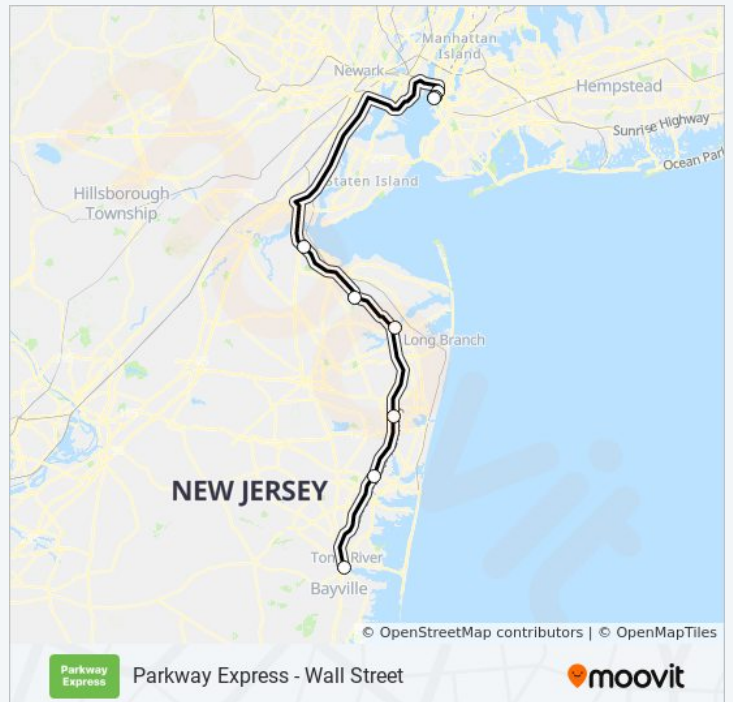

Use the Moovit App to find the closest 314 bus station near you and find out when is the next 314 bus arriving.

Direction: Parkway Express to Wall Street

12 stops

[VIEW LINE SCHEDULE](#)

- Toms River Park & Ride (Northbound)
- Brick Park & Ride
- Monmouth Park and Ride (Northbound)
- Lincroft Park & Ride, Gsp Exit 109
- PNC Bank Arts Center
- Cheesequake Park and Ride (Northbound)
- New York - Varick St @ N Moore St (Northbound)
- Broadway/Warren St
- Broadway @ Vessey St.
- New York - Broadway @ Cortlandt St (Northbound)
- New York - Broadway @ Exchange Pl (Northbound)
- Monmouth Park and Ride (Northbound)

New York - Trinity Pl @ Rector & Thames Sts (Southbound)

Church St. Before Duane St.

Cheesequake Park and Ride (Southbound)

PNC Bank Arts Center

Lincroft Park & Ride, Gsp Exit 109

Monmouth Park and Ride (Southbound)

Brick Township Park & Ride (Southbound)

Toms River Park & Ride (Northbound)

Wednesday	3:15 PM - 5:35 PM
Thursday	3:15 PM - 5:35 PM
Friday	3:15 PM - 4:40 PM
Saturday	Not Operational

314 bus Info

Direction: Wall Street to Parkway Express

Stops: 9

Trip Duration: 109 min

Line Summary:

Direction: Wall Street to Parkway Express - Ends Monmouth

7 stops

[VIEW LINE SCHEDULE](#)

New York - Greenwich St @ Morris St

New York - Trinity Pl @ Rector & Thames Sts (Southbound)