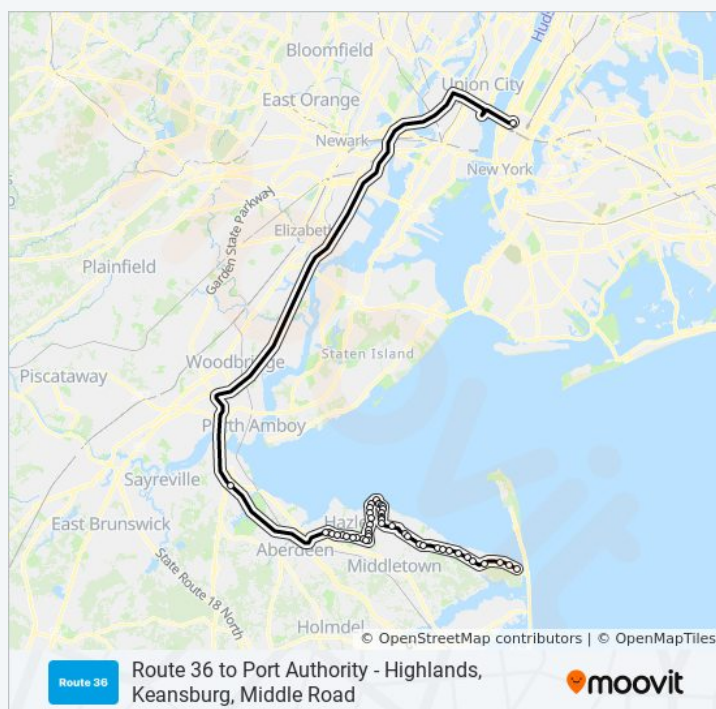

47 stops

[VIEW LINE SCHEDULE](#)

Highlands - Rt 36 @ Miller St (Northbound)

Rt-36 at Waterwitch Ave

Rt-36 at Navesink Ave

Atlantic Highlands - Rt 36 @ Thousand Oaks Dr (Northbound)

Rt-36 at Grand Ave

Rt-36 at 1st Ave

Atlantic Highlands - Rt 36 @ Ave D (Northbound)

Leonardo - Rt 36 @ Thompson Ave / Leonardo Terminal (Northbound)

Leonardo - Rt 36 @ Appleton Ave / Wawa (Northbound)

Leonardo - Rt 36 @ Earle Naval Base (Northbound)

Belford - Rt 36 @ E Rd (Northbound)

Belford - Rt 36 @ Main St (Northbound)

Rt-36 at Wilson Ave

Port Monmouth - Rt 36 @ Main St (Northbound)

North Middletown - Rt 36 @ Thompson Ave (Northbound)

Keansburg - Main St @ Lorraine Pl (Northbound)

Keansburg - Main St @ Hancock St (Northbound)

Keansburg - Main St @ Port Monmouth Rd (Northbound)

Keansburg - Main St @ E Church St (Northbound)

Keansburg - Main St @ Park Ave (Northbound)

Keansburg - Main St @ Forest Ave (Northbound)

Keansburg - Main St @ Center Ave (Northbound)

Keansburg - Center Ave @ Pine View Ave (Northbound)

602 bus Time Schedule

Route 36 to Port Authority - Highlands, Keansburg, Middle Road Route Timetable:

Sunday	Not Operational
Monday	6:50 AM - 10:00 AM
Tuesday	6:50 AM - 10:00 AM
Wednesday	6:50 AM - 10:00 AM
Thursday	6:50 AM - 10:00 AM
Friday	7:00 AM
Saturday	Not Operational

602 bus Info

Direction: Route 36 to Port Authority - Highlands, Keansburg, Middle Road

Stops: 47

Trip Duration: 100 min

Line Summary: