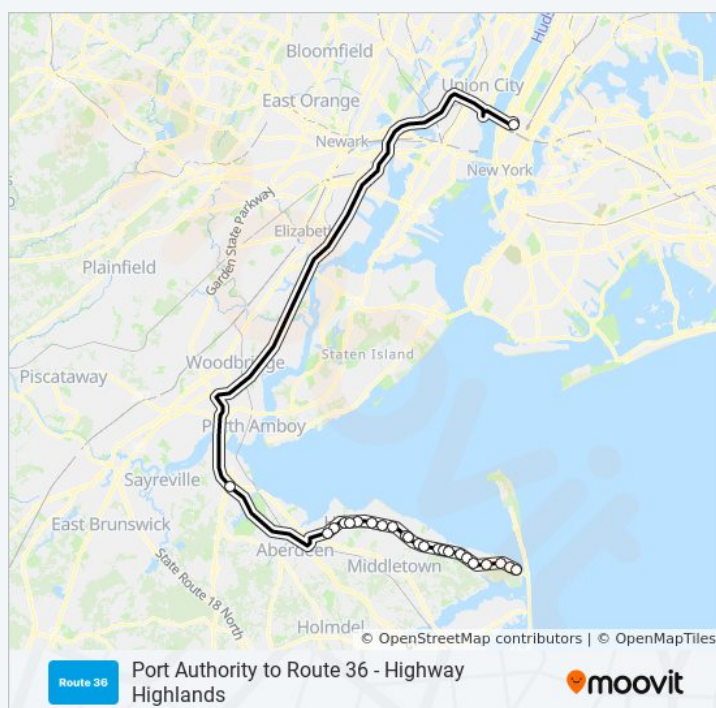

Stops: 25

Trip Duration: 90 min

Line Summary:

Highlands - Rt 36 @ Waterwich Dr (Southbound)

Rt-36 at Miller St

Port Authority Bus Terminal

Direction: Port Authority to Route 36 - Highway Keansburg, Highlands

39 stops

[VIEW LINE SCHEDULE](#)

Port Authority Bus Terminal

Cheesequake Park and Ride (Southbound)

Hazlet - Airport Plaza (Southbound)

Hazlet - Rt 36 @ Poole Ave (Southbound)

Hazlet - Rt 36 @ Seagate Ave (Southbound)