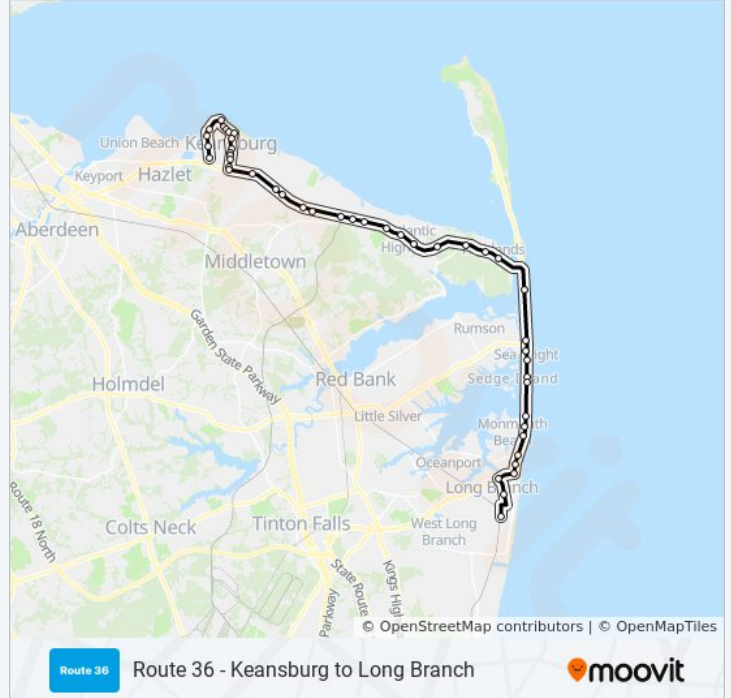

Atlantic Highlands - Rt-36 @ Lakeside Dr
(Southbound)

Highlands - Rt-36 @ Navesink Ave (Southbound)

Highlands - Rt 36 @ Waterwich Dr (Southbound)

Highlands - Rt-36 @ Miller St (Southbound)

Sea Bright - Ocean Ave @ Beachwalk
(Southbound)

Sea Bright - Ocean Ave @ Anchorage Beach
(Southbound)

Sea Bright - Ocean Ave @ River St (Southbound)

Sea Bright - Ocean Ave @ Center St / Donovan's
Reef (Southbound)

Sea Bright - Ocean Ave @ Edgewater Cabana
Club (Southbound)

Ocean Avenue 141sea Bright - Ocean Ave @
Imbrie PI / Driftwood Cabana Club (Southbound)

Monmouth Beach - Ocean Ave @ Central Rd
(Southbound)

Monmouth Beach - Ocean Ave @ Beach Rd

(Southbound)

Monmouth Beach - Ocean Ave @ the Shores
(Southbound)

North Long Branch - Ocean Blvd N @ Atlantic
Ave (Southbound)

Long Branch - Ocean Blvd N @ Ursula Plaza
(Southbound)

Long Branch - Ocean Blvd N @ Joline Ave
(Southbound)

Long Branch - Liberty St @ Joline Ave
(Southbound)