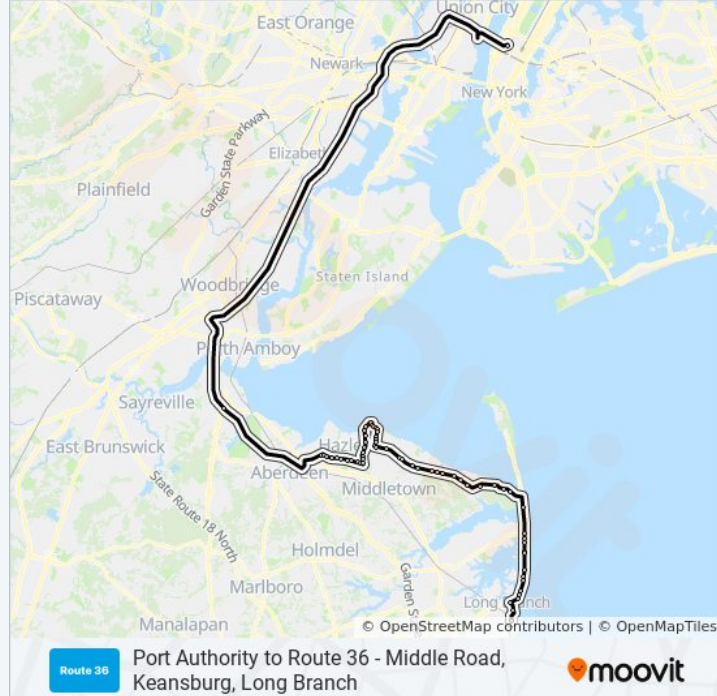

Keansburg - Beachway Ave @ Oakwood Pl (Southbound)

Keansburg - Beachway Ave @ Carr Ave (Southbound)

Keansburg - Center Ave @ Raritan Ave (Southbound)

Keansburg - Center Ave @ Seaview Ave (Southbound)

Keansburg - Center Ave @ Pineview Ave (Southbound)

Keansburg - Center Ave @ Main St (Southbound)

Keansburg - Main St @ Maple Ave (Southbound)

Keansburg - Main St @ Park Ave (Southbound)

Keansburg - Main St @ Church St (Southbound)

Keansburg - Main St @ Port Monmouth Rd (Southbound)

Keansburg - Main St @ Wood St (Southbound)

Keansburg - Main St @ Lohsen Ave (Southbound)

Keansburg - Rt 36 @ Palmer Ave (Southbound)

North Middletown - Rt 36 @ Thompson Ave (Southbound)

Port Monmouth - Rt 36 @ Main St (Southbound)

Port Monmouth - Rt 36 @ Wilson Ave (Southbound)

Belford - Rt-36 @ Main St (Southbound)

Belford - Rt 36 @ E Rd (Southbound)

Leonardo - Rt 36 @ Earle Naval Base

(Southbound)

Leonardo - Rt 36 @ Appleton Ave / Wawa
(Southbound)