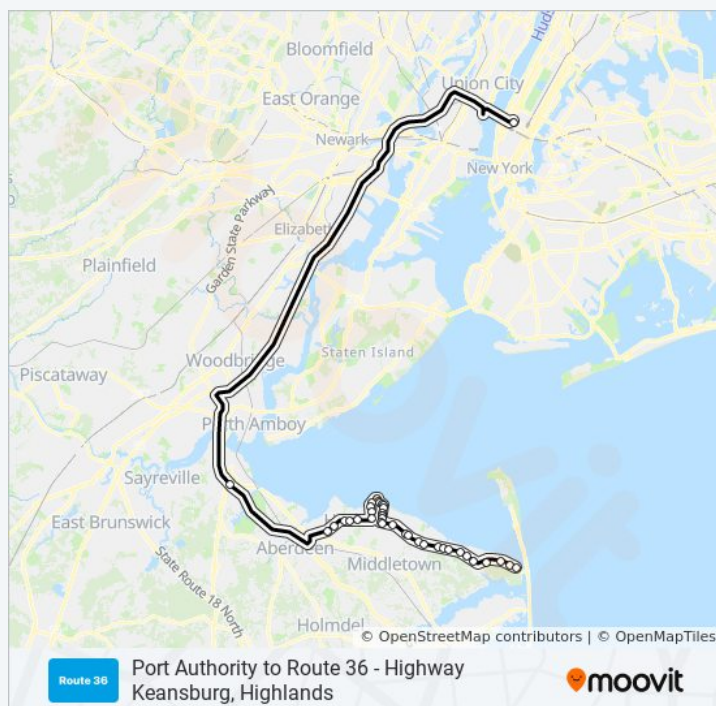

602 bus Info

Direction: Port Authority to Route 36 - Highway Keansburg, Highlands

Stops: 39

Trip Duration: 112 min

Line Summary:

Keansburg - Main St @ Lohsen Ave
(Southbound)

Keansburg - Rt 36 @ Palmer Ave (Southbound)