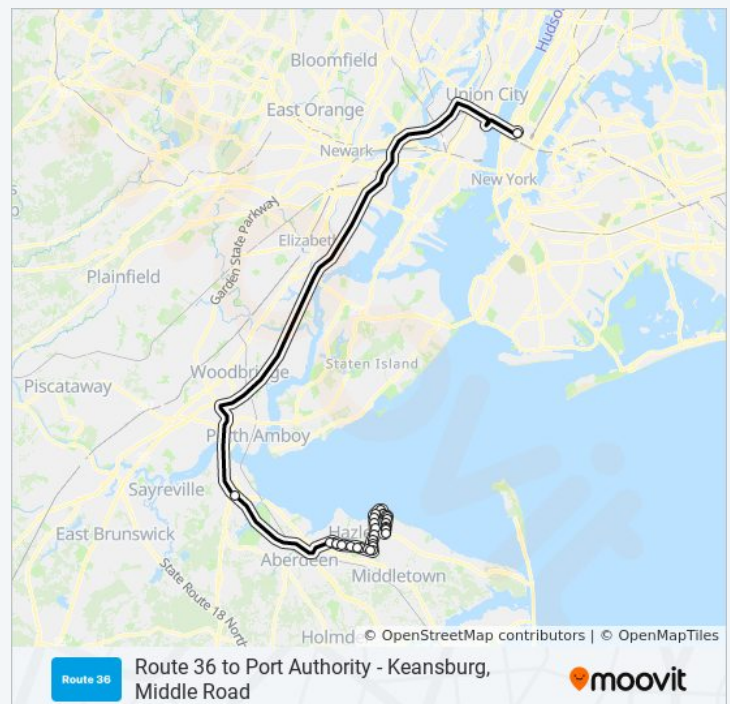

Stops: 32

Trip Duration: 77 min

Line Summary:

Hazlet - Middle Rd @ Lynn Blvd (Northbound)

Hazlet - Middle Rd @ Bromley Dr / Library / Police Station (Northbound)

Hazlet - Middle Rd @ Hazlet Ave (Northbound)