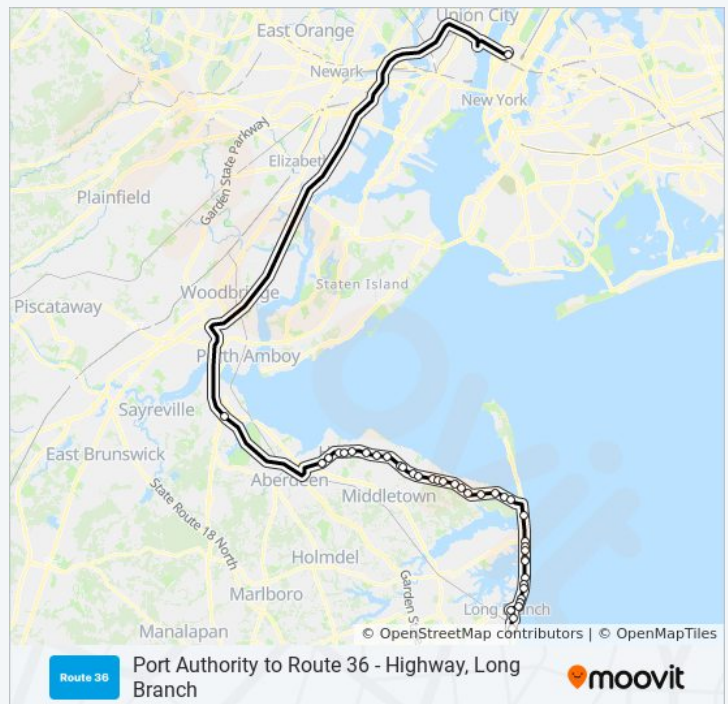

Rt-36 at Miller St

Sea Bright - Ocean Ave @ Beachwalk
(Southbound)

Sea Bright - Ocean Ave @ Anchorage Beach
(Southbound)

Sea Bright - Ocean Ave @ River St (Southbound)

Sea Bright - Ocean Ave @ Center St / Donovan's
Reef (Southbound)

Sea Bright - Ocean Ave @ Edgewater Cabana
Club (Southbound)

Ocean Avenue 141sea Bright - Ocean Ave @
Imbrie Pl / Driftwood Cabana Club (Southbound)

Monmouth Beach - Ocean Ave @ Central Rd
(Southbound)

Monmouth Beach - Ocean Ave @ Beach Rd
(Southbound)

602 bus Info

Direction: Port Authority to Route 36 - Highway,
Long Branch

Stops: 39

Trip Duration: 105 min

Line Summary:

Monmouth Beach - Ocean Ave @ the Shores
(Southbound)

North Long Branch - Ocean Blvd N @ Atlantic
Ave (Southbound)

Long Branch - Ocean Blvd N @ Ursula Plaza
(Southbound)

Long Branch - Ocean Blvd N @ Joline Ave
(Southbound)

Long Branch - Liberty St @ Joline Ave
(Southbound)

Liberty Alley 222long Branch - Liberty St @
Broadway (Southbound)