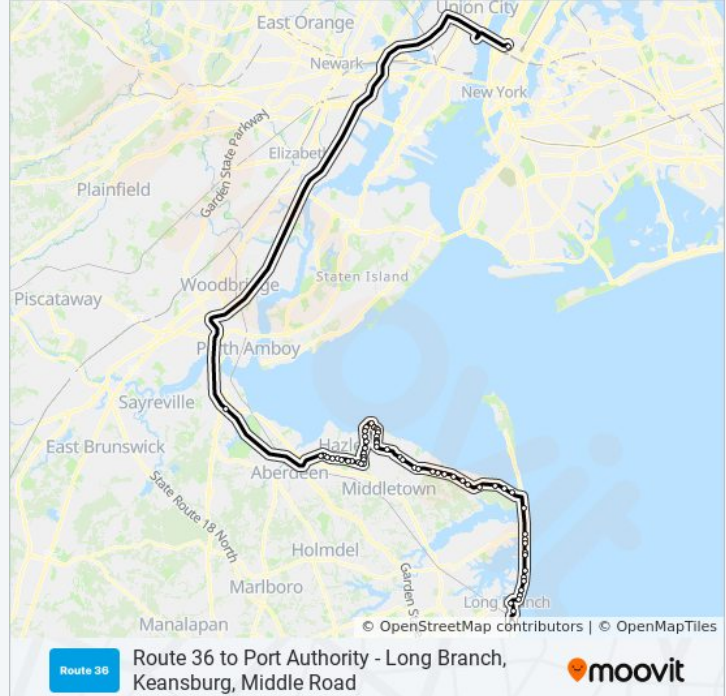

Sea Bright - Ocean Ave @ Edgewater Cabana Club (Northbound)

Sea Bright - Ocean Ave @ Center St / Donovan's Reef (Northbound)

Sea Bright - Rt-36 @ River St (Northbound)

Sea Bright - Ocean Ave @ Anchorage Beach (Northbound)

Sea Bright - Ocean Ave @ Beachwalk (Northbound)

Highlands - Rt 36 @ Miller St (Northbound)

Rt-36 at Waterwitch Ave

Rt-36 at Navesink Ave

Atlantic Highlands - Rt 36 @ Thousand Oaks Dr (Northbound)

Rt-36 at Grand Ave

Rt-36 at 1st Ave

Atlantic Highlands - Rt 36 @ Ave D (Northbound)

Leonardo - Rt 36 @ Thompson Ave / Leonardo Terminal (Northbound)

Leonardo - Rt 36 @ Appleton Ave / Wawa (Northbound)

Leonardo - Rt 36 @ Earle Naval Base (Northbound)

Belford - Rt 36 @ E Rd (Northbound)

Belford - Rt 36 @ Main St (Northbound)

Rt-36 at Wilson Ave

Port Monmouth - Rt 36 @ Main St (Northbound)

North Middletown - Rt 36 @ Thompson Ave (Northbound)

Keansburg - Main St @ Lorraine Pl (Northbound)

Keansburg - Main St @ Hancock St (Northbound)

Keansburg - Main St @ Port Monmouth Rd (Northbound)

Keansburg - Main St @ E Church St (Northbound)

Keansburg - Main St @ Park Ave (Northbound)

Keansburg - Main St @ Forest Ave (Northbound)

Keansburg - Main St @ Center Ave (Northbound)