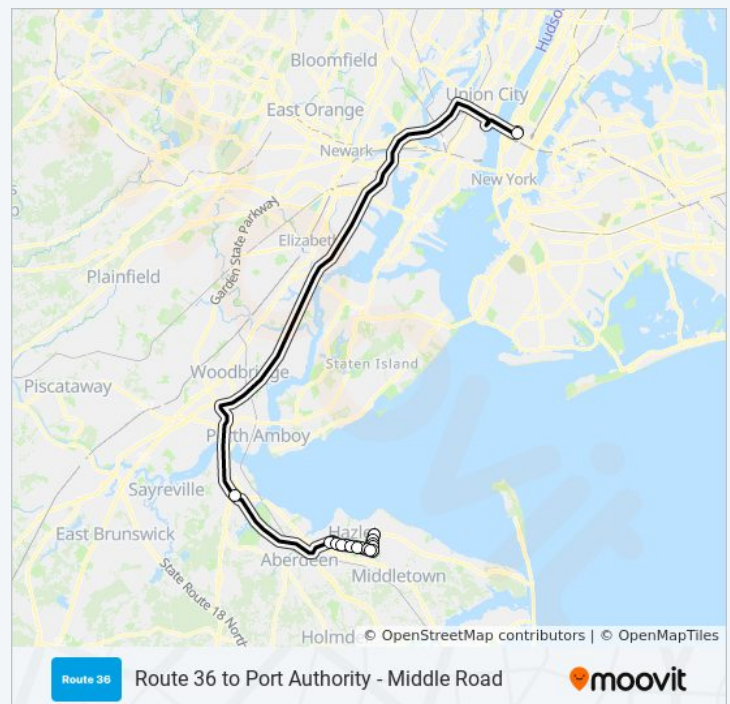

Direction: Route 36 to Port Authority - Middle Road

18 stops

[VIEW LINE SCHEDULE](#)

Hazlet - S Laurel Ave @ Woody Terrace (Northbound)

Hazlet - S Laurel Ave @ Clark Dr (Northbound)

Hazlet - S Laurel Ave @ Shadyside Ave (Northbound)

Hazlet - S Laurel Ave @ Adam Pl (Northbound)

Hazlet - S Laurel Ave @ Middle Rd (Northbound)

Hazlet - Middle Rd @ Azee Dr (Northbound)

Hazlet - Middle Rd @ Golden Ln (Northbound)

Hazlet - Middle Rd @ Molly Pitcher Dr (Northbound)

Hazlet - Middle Rd @ Union Ave (Northbound)

Hazlet - Middle Rd @ Amherst Ln (Northbound)

Hazlet - Middle Rd @ Lynn Blvd (Northbound)

Hazlet - Middle Rd @ Bromley Dr / Library / Police Station (Northbound)

Hazlet - Middle Rd @ Hazlet Ave (Northbound)

Hazlet - Middle Rd @ Coach Dr (Northbound)

Hazlet - Airport Plaza (Northbound)

Cheesequake Park and Ride (Northbound)

Port Authority Bus Terminal

Highlands - Rt 36 @ Miller St (Northbound)

Route 36 to Port Authority - Middle Road Route Timetable:

Sunday	Not Operational
Monday	4:55 AM - 6:15 AM
Tuesday	4:55 AM - 6:15 AM
Wednesday	4:55 AM - 6:15 AM
Thursday	4:55 AM - 6:15 AM
Friday	4:55 AM
Saturday	Not Operational

602 bus Info

Direction: Route 36 to Port Authority - Middle Road

Stops: 18

Trip Duration: 74 min

Line Summary:

602 bus time schedules and route maps are available in an offline PDF at moovitapp.com. Use the [Moovit App](#) to see live bus times, train schedule or subway schedule, and step-by-step directions for all public transit in New York - New Jersey.

[About Moovit](#) · [MaaS Solutions](#) · [Supported Countries](#) · [Mooviter Community](#)

© 2024 Moovit - All Rights Reserved

Check Live Arrival Times