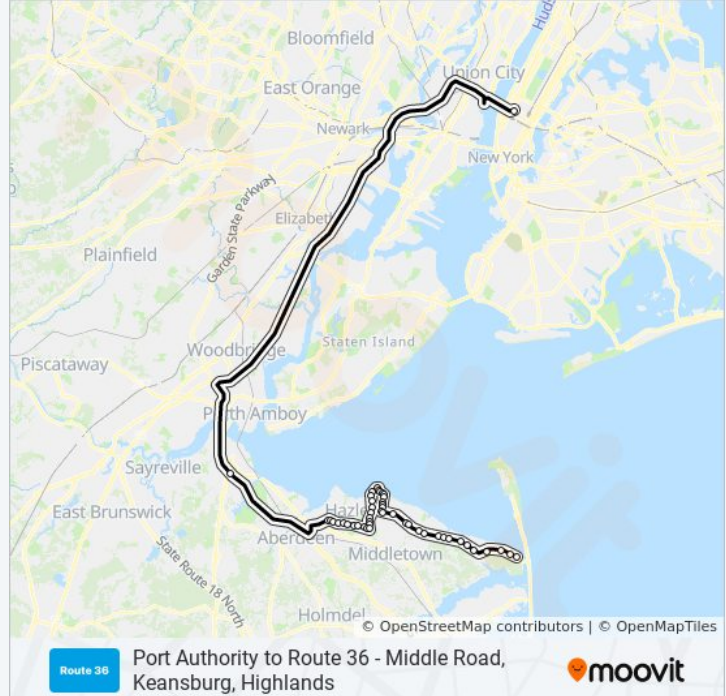

North Middletown - Rt 36 @ Thompson Ave
(Southbound)

Port Monmouth - Rt 36 @ Main St (Southbound)

Port Monmouth - Rt 36 @ Wilson Ave
(Southbound)

Belford - Rt-36 @ Main St (Southbound)

Belford - Rt 36 @ E Rd (Southbound)

Leonardo - Rt 36 @ Earle Naval Base
(Southbound)

Leonardo - Rt 36 @ Appleton Ave / Wawa
(Southbound)

Leonardo - Rt 36 @ Hosford Ave / Leonardo

Terminal (Southbound)

Atlantic Highlands - Rt 36 @ Ave D (Southbound)