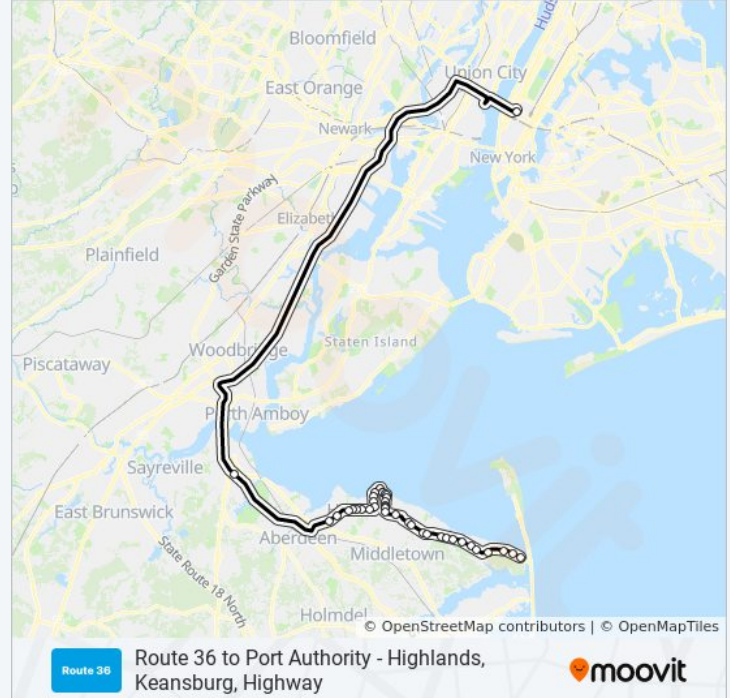

Hazlet - Rt 36 @ Poole Ave (Northbound)

Hazlet - Airport Plaza (Northbound)

Cheesequake Park and Ride (Northbound)

Direction: Route 36 to Port Authority - Highlands, Keansburg, Middle Road

47 stops

[VIEW LINE SCHEDULE](#)