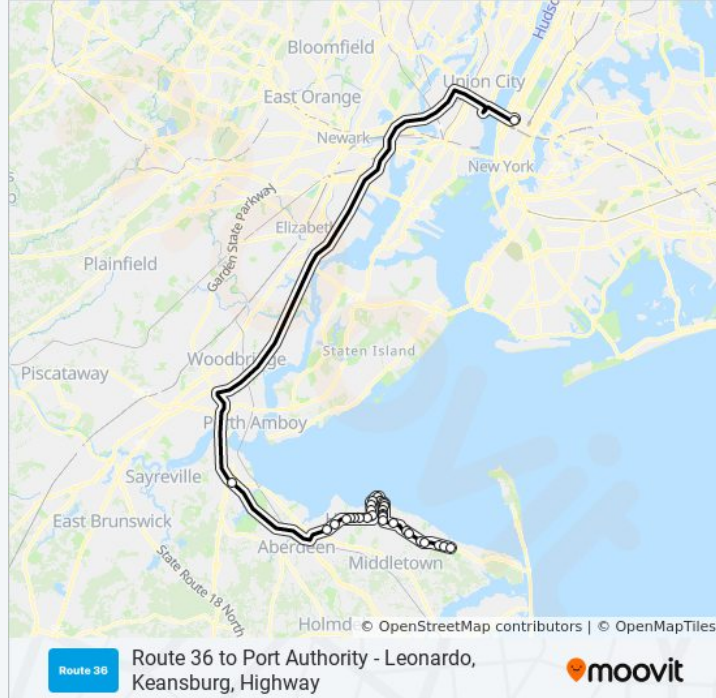

Keansburg - Center Ave @ Seaview Ave
(Northbound)

Keansburg - Center Ave @ Belleview Ave
(Northbound)

Keansburg - Beachway Ave @ Carr Ave
(Northbound)

Keansburg - Beachway Ave @ Oakwood Pl
(Northbound)

Keansburg - Beachway Ave @ Creek Rd
(Northbound)

West Keansburg - Laurel Ave @ 4th St
(Northbound)

West Keansburg - Laurel Ave @ 11th St
(Northbound)

Rt-36 153' E Of Brown Ave

Rt-36 at Rose Ln

Rt-36 at Harris Ave

Union Beach - Rt 36 @ Union Ave (Northbound)

Union Beach - Rt 36 @ Seagate Ave
(Northbound)

Hazlet - Rt 36 @ Poole Ave (Northbound)

Hazlet - Airport Plaza (Northbound)

Cheesequake Park and Ride (Northbound)

Port Authority Bus Terminal

Rt-36 at Miller St

Direction: Route 36 to Port Authority - Long Branch Highway

42 stops

[VIEW LINE SCHEDULE](#)

Long Branch - 3rd Ave @ Monmouth Medical Center (Northbound)

Long Branch - Liberty St @ Broadway (Northbound)

Long Branch - Liberty St @ Joline Ave (Northbound)

Long Branch - Ocean Blvd N @ Joline Ave (Northbound)

Long Branch - Ocean Blvd N @ Ursula Plaza

602 bus Time Schedule

Route 36 to Port Authority - Long Branch Highway
Route Timetable:

Sunday	Not Operational
Monday	4:51 AM - 5:30 AM
Tuesday	4:51 AM - 5:30 AM
Wednesday	4:51 AM - 5:30 AM
Thursday	4:51 AM - 5:30 AM
Friday	5:30 AM
Saturday	Not Operational