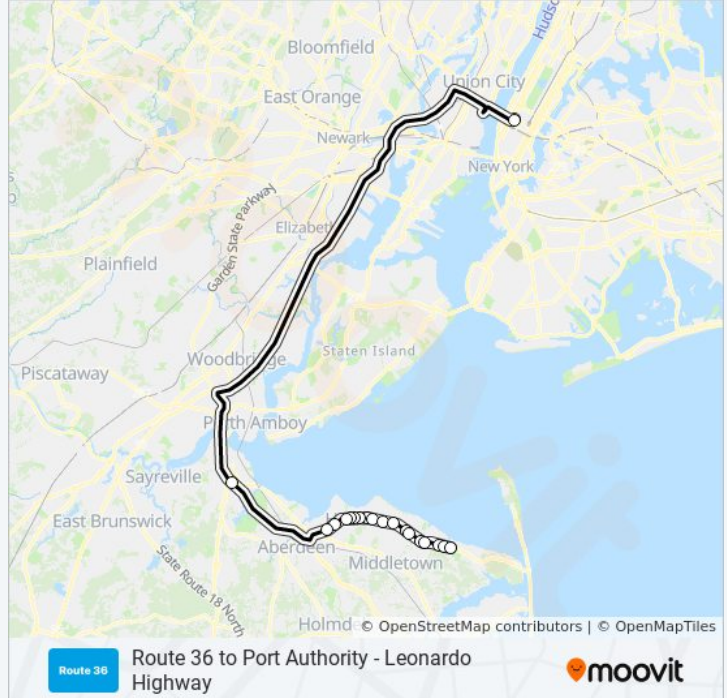

Direction: Route 36 to Port Authority - Leonardo, Keansburg, Highway

32 stops

[VIEW LINE SCHEDULE](#)

Leonardo - Rt 36 @ Appleton Ave / Wawa (Northbound)

Leonardo - Rt 36 @ Earle Naval Base (Northbound)

Belford - Rt 36 @ E Rd (Northbound)

Belford - Rt 36 @ Main St (Northbound)

Rt-36 at Wilson Ave

Port Monmouth - Rt 36 @ Main St (Northbound)

North Middletown - Rt 36 @ Thompson Ave (Northbound)

Keansburg - Main St @ Lorraine Pl (Northbound)

Keansburg - Main St @ Hancock St (Northbound)

Keansburg - Main St @ Port Monmouth Rd (Northbound)

Keansburg - Main St @ E Church St (Northbound)

Keansburg - Main St @ Park Ave (Northbound)

Keansburg - Main St @ Forest Ave (Northbound)

Keansburg - Main St @ Center Ave (Northbound)

Keansburg - Center Ave @ Pine View Ave (Northbound)

602 bus Time Schedule

Route 36 to Port Authority - Leonardo, Keansburg, Highway Route Timetable:

Sunday	Not Operational
Monday	4:20 AM
Tuesday	4:20 AM
Wednesday	4:20 AM
Thursday	4:20 AM
Friday	4:20 AM
Saturday	Not Operational

602 bus Info

Direction: Route 36 to Port Authority - Leonardo, Keansburg, Highway

Stops: 32

Trip Duration: 93 min

Line Summary: