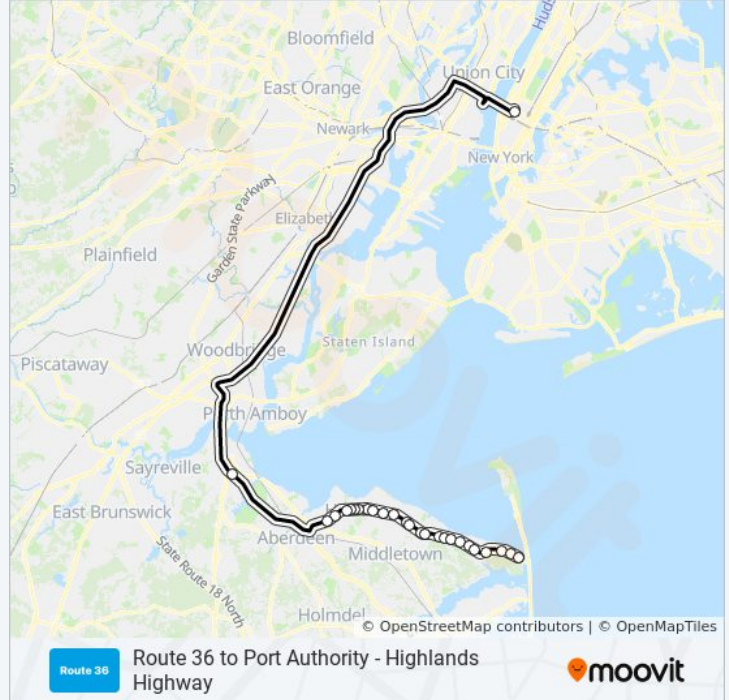

Port Monmouth - Rt 36 @ Main St (Northbound)

North Middletown - Rt 36 @ Thompson Ave (Northbound)

Keansburg - Rt 36 @ Main St (Northbound)

Hazlet - Rt-36 @ Laurel Ave (Northbound)

Hazlet - Rt-36 @ Brown Ave (Northbound)

Union Beach - Rt-36 @ Rose Ln (Northbound)

Union Beach - Rt-36 @ Harris Ave (Northbound)

Union Beach - Rt 36 @ Union Ave (Northbound)

Union Beach - Rt 36 @ Seagate Ave (Northbound)

Hazlet - Rt 36 @ Poole Ave (Northbound)

Hazlet - Airport Plaza (Northbound)

Cheesequake Park and Ride (Northbound)

Port Authority Bus Terminal

Highlands - Rt 36 @ Miller St (Northbound)

Direction: Route 36 to Port Authority - Highlands, Keansburg, Highway

39 stops

[VIEW LINE SCHEDULE](#)

Highlands - Rt 36 @ Miller St (Northbound)

Rt-36 at Waterwitch Ave

Rt-36 at Navesink Ave

Atlantic Highlands - Rt 36 @ Thousand Oaks Dr (Northbound)

Rt-36 at Grand Ave

Rt-36 at 1st Ave

Atlantic Highlands - Rt 36 @ Ave D (Northbound)

Leonardo - Rt 36 @ Thompson Ave / Leonardo Terminal (Northbound)

Leonardo - Rt 36 @ Appleton Ave / Wawa (Northbound)

Leonardo - Rt 36 @ Earle Naval Base (Northbound)

Belford - Rt 36 @ E Rd (Northbound)

602 bus Time Schedule

Route 36 to Port Authority - Highlands, Keansburg, Highway Route Timetable:

Sunday	Not Operational
Monday	5:00 AM - 6:00 AM
Tuesday	5:00 AM - 6:00 AM
Wednesday	5:00 AM - 6:00 AM
Thursday	5:00 AM - 6:00 AM
Friday	5:00 AM - 6:00 AM
Saturday	Not Operational

602 bus Info

Direction: Route 36 to Port Authority - Highlands, Keansburg, Highway

Stops: 39

Trip Duration: 95 min

Line Summary: