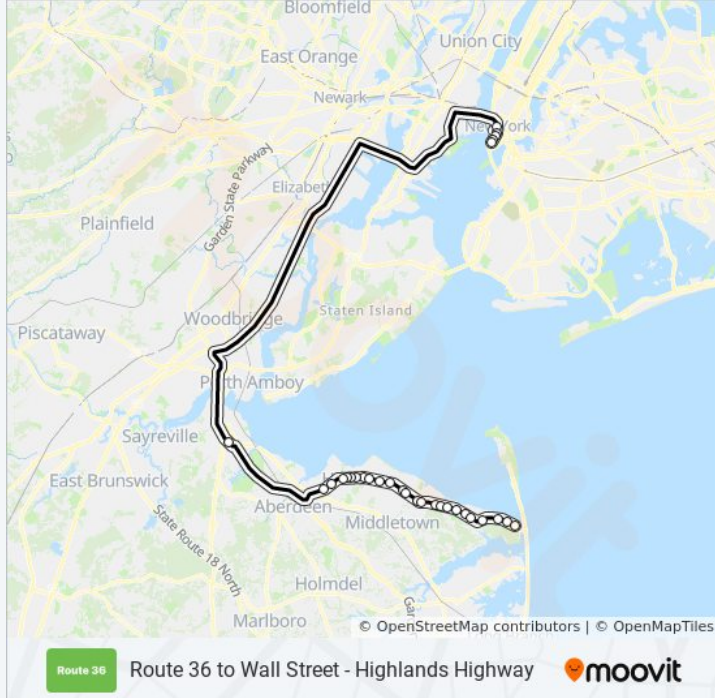

Rt-36 at Harris Ave

Union Beach - Rt 36 @ Union Ave (Northbound)

Union Beach - Rt 36 @ Seagate Ave (Northbound)

Hazlet - Rt 36 @ Poole Ave (Northbound)

Hazlet - Airport Plaza (Northbound)

Cheesequake Park and Ride (Northbound)

Varick St At N Moore St#

New York - Broadway @ Warren St (Northbound)

Broadway @ Vessey St.

New York - Broadway @ Cedar St (Northbound)

Broadway at Exchange Pl#

**Direction: Route 36 to Wall Street - Highlands Middle Road**

37 stops

[VIEW LINE SCHEDULE](#)

Highlands - Rt 36 @ Miller St (Northbound)

Rt-36 at Waterwitch Ave

Rt-36 at Navesink Ave

Atlantic Highlands - Rt 36 @ Thousand Oaks Dr (Northbound)

Rt-36 at Grand Ave

Rt-36 at 1st Ave

Atlantic Highlands - Rt 36 @ Ave D (Northbound)

Leonardo - Rt 36 @ Thompson Ave / Leonardo Terminal (Northbound)

Leonardo - Rt 36 @ Appleton Ave / Wawa (Northbound)

Leonardo - Rt 36 @ Earle Naval Base (Northbound)