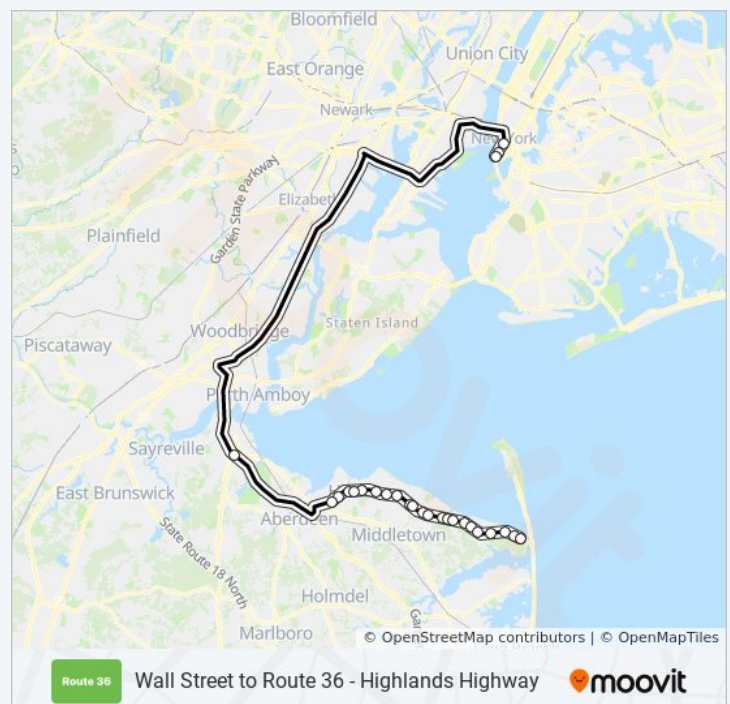

New York - Trinity Pl @ Rector & Thames Sts (Southbound)

Church St. Before Duane St.

Cheesequake Park and Ride (Southbound)

Hazlet - Airport Plaza (Southbound)

Hazlet - Rt 36 @ Poole Ave (Southbound)

Hazlet - Rt 36 @ Seagate Ave (Southbound)

Hazlet - Rt 36 @ Union Ave (Northbound)

Rt-36 at Rose Ln

Rt-36 at S. Laurel Ave

Keansburg - Rt 36 @ Palmer Ave (Southbound)

North Middletown - Rt 36 @ Thompson Ave (Southbound)

Port Monmouth - Rt 36 @ Main St (Southbound)

Port Monmouth - Rt 36 @ Wilson Ave (Southbound)

NJ 36 at Main St

Belford - Rt 36 @ E Rd (Southbound)

Leonardo - Rt 36 @ Earle Naval Base (Southbound)

Leonardo - Rt 36 @ Appleton Ave / Wawa (Southbound)

Leonardo - Rt 36 @ Hosford Ave / Leonardo Terminal (Southbound)

Atlantic Highlands - Rt 36 @ Ave D (Southbound)

Atlantic Highlands - Rt 36 @ First Ave / Valley Bank (Southbound)

Rt-36 at Grand Ave

Rt-36 at Lakeside Dr#

Rt-36 at Navesink Ave

Highlands - Rt 36 @ Waterwich Dr (Southbound)

Rt-36 at Miller St

Tuesday	4:15 PM - 5:00 PM
Wednesday	4:15 PM - 5:00 PM
Thursday	4:15 PM - 5:00 PM
Friday	4:15 PM - 5:00 PM
Saturday	Not Operational

604 bus Info

Direction: Wall Street to Route 36 - Highlands Highway

Stops: 26

Trip Duration: 96 min

Line Summary:

604 bus time schedules and route maps are available in an offline PDF at moovitapp.com. Use the [Moovit App](#) to see live bus times, train schedule or subway schedule, and step-by-step directions for all public transit in New York - New Jersey.

[About Moovit](#) · [MapS Solutions](#) · [Supported Countries](#)

Check Live Arrival Times