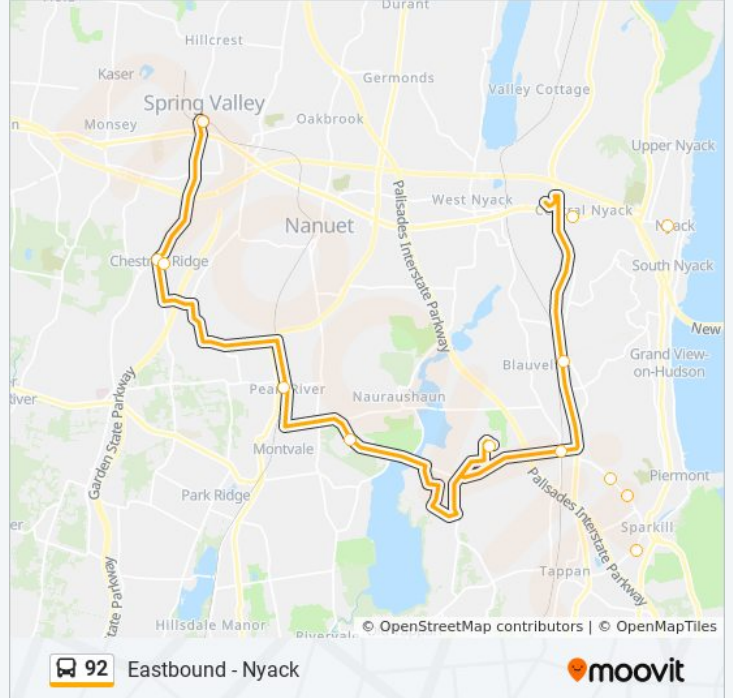

### Direction: Eastbound - Nyack

13 stops

[VIEW LINE SCHEDULE](#)

- Spring Valley - Train Station
- Hwy 45 & Red Schoolhouse Rd
- Hubert Humphrey Apts
- Pearl River, Central Ave
- Blue Hill Plaza
- Rockland Psychiatric Ctr
- Orangeburg Rd & Western Hwy
- Sparkill Town Center
- Thorpe Village Apts
- St. Thomas Aquinas College
- Blauvelt, Erie St & Hwy 303
- Hub Shopping Center
- Downtown Nyack

### 92 bus Time Schedule

Eastbound - Nyack Route Timetable:

Sunday	10:45 AM - 4:45 PM
Monday	5:19 AM - 6:45 PM
Tuesday	5:19 AM - 6:45 PM
Wednesday	5:19 AM - 6:45 PM
Thursday	5:19 AM - 6:45 PM
Friday	5:19 AM - 6:45 PM
Saturday	8:45 AM - 4:45 PM

### 92 bus Info

**Direction:** Eastbound - Nyack

**Stops:** 13

**Trip Duration:** 48 min

**Line Summary:**

## Direction: Westbound - Nyack

13 stops

[VIEW LINE SCHEDULE](#)

- Downtown Nyack
- Hub Shopping Center
- Blauvelt, Erie St & Hwy 303
- Sparkill Town Center
- Thorpe Village Apts
- St. Thomas Aquinas College
- Orangeburg Rd & Western Hwy
- Rockland Psychiatric Ctr
- Blue Hill Plaza
- Pearl River, Central Ave
- Hubert Humphrey Apts
- Hwy 45 & Red Schoolhouse Rd
- Spring Valley - Train Station