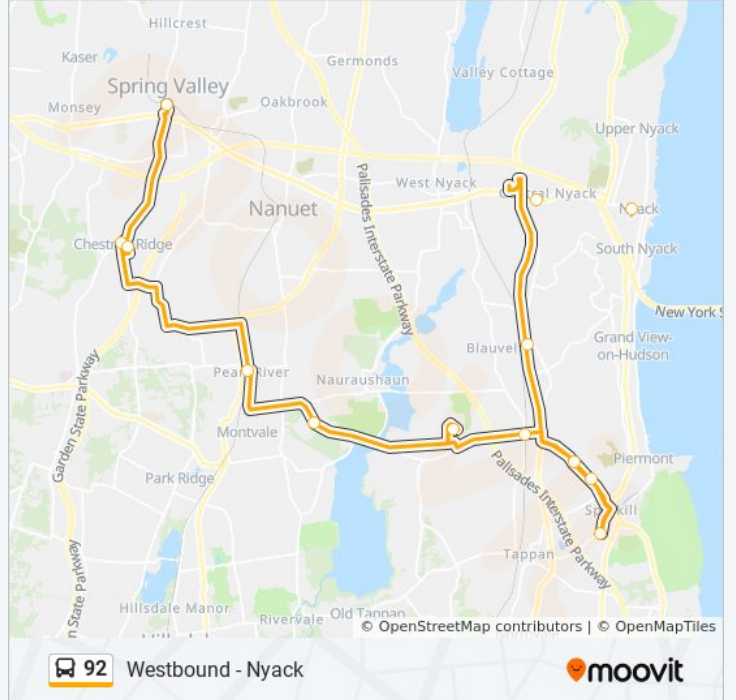

### Direction: Eastbound - Nyack

13 stops

[VIEW LINE SCHEDULE](#)

- Spring Valley - Train Station
- Hwy 45 & Red Schoolhouse Rd
- Hubert Humphrey Apts
- Pearl River, Central Ave
- Blue Hill Plaza
- Rockland Psychiatric Ctr
- Orangeburg Rd & Western Hwy
- Sparkill Town Center
- Thorpe Village Apts
- St. Thomas Aquinas College
- Blauvelt, Erie St & Hwy 303
- Hub Shopping Center
- Downtown Nyack

## Direction: Westbound - Nyack

13 stops

[VIEW LINE SCHEDULE](#)

- Downtown Nyack
- Hub Shopping Center
- Blauvelt, Erie St & Hwy 303
- Sparkill Town Center
- Thorpe Village Apts
- St. Thomas Aquinas College
- Orangeburg Rd & Western Hwy
- Rockland Psychiatric Ctr
- Blue Hill Plaza
- Pearl River, Central Ave
- Hubert Humphrey Apts
- Hwy 45 & Red Schoolhouse Rd
- Spring Valley - Train Station

## 92 bus Time Schedule

Westbound - Nyack Route Timetable:

Sunday	10:35 AM - 4:35 PM
Monday	5:06 AM - 6:45 PM
Tuesday	5:06 AM - 6:45 PM
Wednesday	5:06 AM - 6:45 PM
Thursday	5:06 AM - 6:45 PM
Friday	5:06 AM - 6:45 PM
Saturday	8:35 AM - 4:35 PM

## 92 bus Info

**Direction:** Westbound - Nyack

**Stops:** 13

**Trip Duration:** 54 min

**Line Summary:**

92 bus time schedules and route maps are available in an offline PDF at [moovitapp.com](https://moovitapp.com). Use the [Moovit App](#) to see live bus times, train schedule or subway schedule, and step-by-step directions for all public transit in New York - New Jersey.