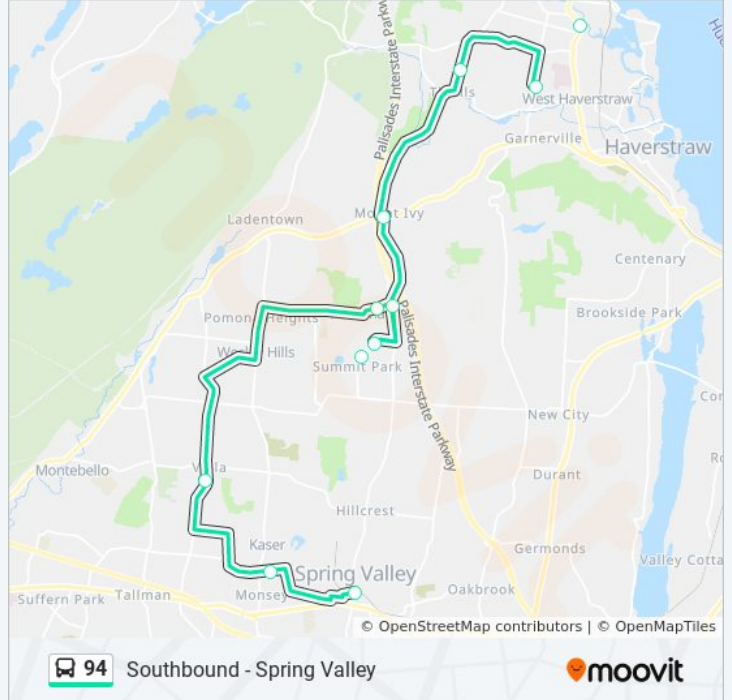

Use the Moovit App to find the closest 94 bus station near you and find out when is the next 94 bus arriving.

Direction: Northbound - Tomkins Cove
12 stops
[VIEW LINE SCHEDULE](#)

- Spring Valley - Train Station
- Monsey, Maple Ave & Hwy 306
- Rockland Community College
- Provident Bank Park
- Yeager Center Bldg L
- Yeager Center Bldg A
- Pomona Rd, Hwy 45
- Mount Ivy, Hwy 45 & Hwy 202
- Hammond Road
- Helen Hayes Hospital
- Stony Point Park & Ride
- Tomkins Cove, Hwy 9w and Elm Ave

94 bus Info

Direction: Northbound - Tomkins Cove
Stops: 12
Trip Duration: 49 min
Line Summary:

Direction: Southbound - Spring Valley

12 stops

[VIEW LINE SCHEDULE](#)

Tomkins Cove, Hwy 9w and Elm Ave

Hwy 9w, Stony Point Park & Ride

Monsey, Maple Ave & Hwy 306

Spring Valley - Train Station

94 bus Time Schedule

Southbound - Spring Valley Route Timetable:

Sunday	Not Operational
Monday	6:37 AM - 8:37 PM
Tuesday	6:37 AM - 8:37 PM
Wednesday	6:37 AM - 8:37 PM
Thursday	6:37 AM - 8:37 PM
Friday	6:37 AM - 8:37 PM
Saturday	Not Operational

94 bus Info

Direction: Southbound - Spring Valley

Stops: 12

Trip Duration: 49 min

Line Summary:

Direction: Southbound - spring valley

10 stops

[VIEW LINE SCHEDULE](#)