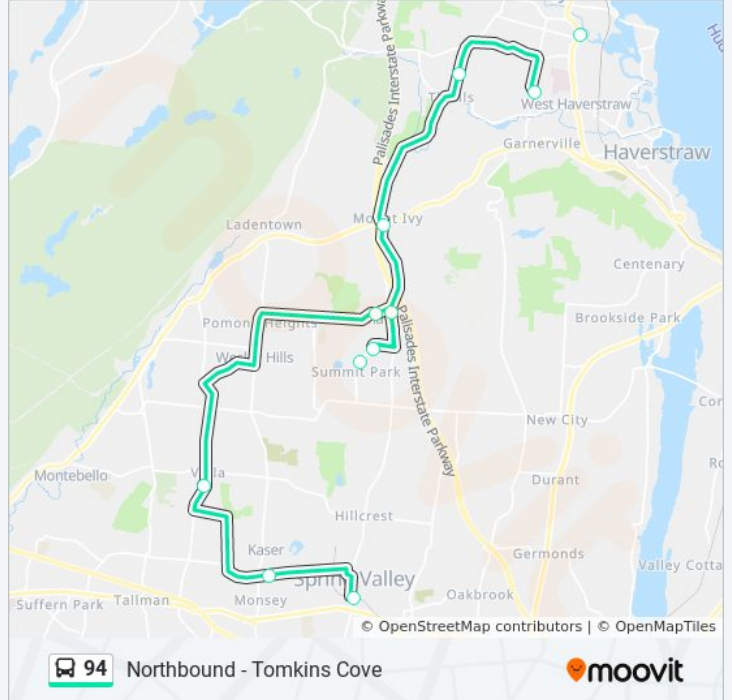

Northbound - Tomkins Cove

Get The App

The 94 bus line (Northbound - Tomkins Cove) has 3 routes. For regular weekdays, their operation hours are:
(1) Northbound - Tomkins Cove: 6:30 AM - 7:30 PM(2) Southbound - Spring Valley: 6:37 AM - 8:37 PM(3) Southbound - spring valley: 6:37 AM - 10:37 PM

Use the Moovit App to find the closest 94 bus station near you and find out when is the next 94 bus arriving.

Direction: Northbound - Tomkins Cove
12 stops
[VIEW LINE SCHEDULE](#)

- Spring Valley - Train Station
- Monsey, Maple Ave & Hwy 306
- Rockland Community College
- Provident Bank Park
- Yeager Center Bldg L
- Yeager Center Bldg A
- Pomona Rd, Hwy 45
- Mount Ivy, Hwy 45 & Hwy 202
- Hammond Road
- Helen Hayes Hospital
- Stony Point Park & Ride
- Tomkins Cove, Hwy 9w and Elm Ave

94 bus Time Schedule

Northbound - Tomkins Cove Route Timetable:

Sunday	Not Operational
Monday	6:30 AM - 7:30 PM
Tuesday	6:30 AM - 7:30 PM
Wednesday	6:30 AM - 7:30 PM
Thursday	6:30 AM - 7:30 PM
Friday	6:30 AM - 7:30 PM
Saturday	7:30 AM - 9:30 PM

94 bus Info

Direction: Northbound - Tomkins Cove
Stops: 12
Trip Duration: 49 min
Line Summary:

Direction: Southbound - Spring Valley

12 stops

[VIEW LINE SCHEDULE](#)

Tomkins Cove, Hwy 9w and Elm Ave

Hwy 9w, Stony Point Park & Ride