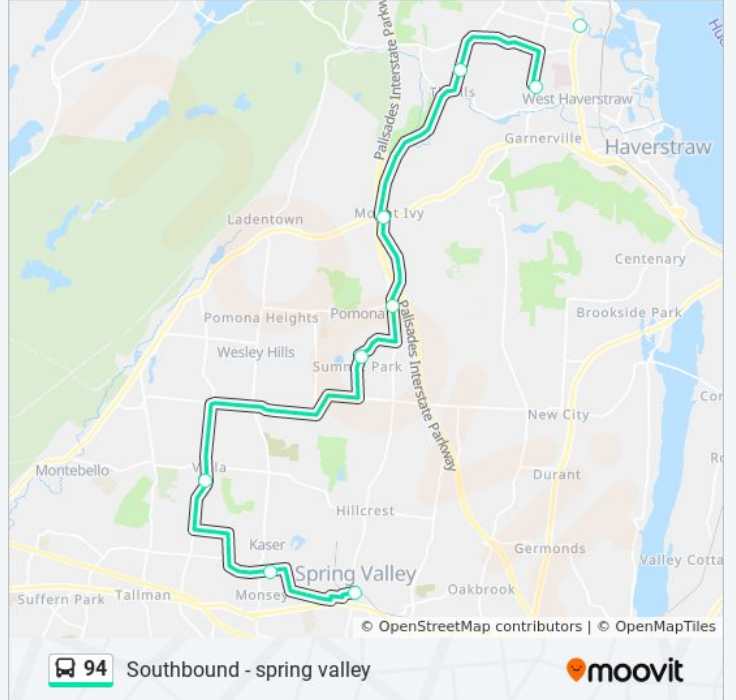

Use the Moovit App to find the closest 94 bus station near you and find out when is the next 94 bus arriving.

Direction: Northbound - Tomkins Cove
12 stops
[VIEW LINE SCHEDULE](#)

- Spring Valley - Train Station
- Monsey, Maple Ave & Hwy 306
- Rockland Community College
- Provident Bank Park
- Yeager Center Bldg L
- Yeager Center Bldg A
- Pomona Rd, Hwy 45
- Mount Ivy, Hwy 45 & Hwy 202
- Hammond Road
- Helen Hayes Hospital
- Stony Point Park & Ride
- Tomkins Cove, Hwy 9w and Elm Ave

94 bus Info

Direction: Southbound - Spring Valley

Stops: 12

Trip Duration: 49 min

Line Summary:

Direction: Southbound - spring valley

10 stops

[VIEW LINE SCHEDULE](#)

Monsey, Maple Ave & Hwy 306

Spring Valley - Train Station

94 bus Time Schedule

Southbound - spring valley Route Timetable:

Sunday	Not Operational
Monday	Not Operational
Tuesday	Not Operational
Wednesday	Not Operational
Thursday	Not Operational
Friday	Not Operational
Saturday	6:37 AM - 10:37 PM

94 bus Info

Direction: Southbound - spring valley

Stops: 10

Trip Duration: 49 min

Line Summary:

94 bus time schedules and route maps are available in an offline PDF at moovitapp.com. Use the [Moovit App](#) to see live bus times, train schedule or subway schedule, and step-by-step directions for all public transit in New York - New Jersey.