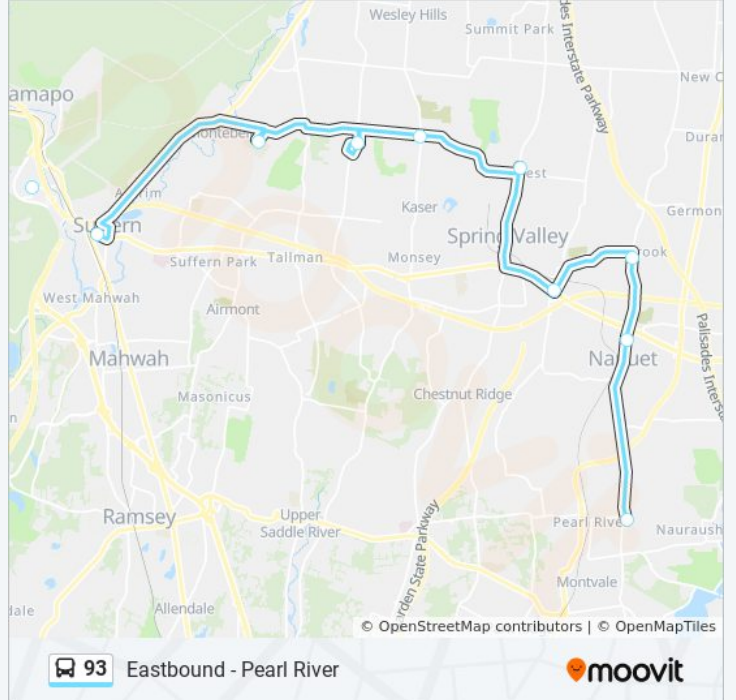

## Eastbound - Pearl River

Get The App

The 93 bus line (Eastbound - Pearl River) has 2 routes. For regular weekdays, their operation hours are:  
(1) Eastbound - Pearl River: 6:30 AM - 10:00 PM (2) Westbound - Sloatsburg: 6:10 AM - 9:00 PM  
Use the Moovit App to find the closest 93 bus station near you and find out when is the next 93 bus arriving.

### Direction: Eastbound - Pearl River

11 stops

[VIEW LINE SCHEDULE](#)

- Sloatsburg, Washington Ave
- Hillburn, Mountain Ave & 4th St
- Suffern, Chestnut St
- Suffern High School
- Rockland Community College
- Viola Rd & Hwy 306
- Hillcrest, Hwy 45 & Eckerson Rd
- Spring Valley Market Place
- Middletown Rd. & Smith Rd
- Banchetto Feast
- Pearl River, E. Central Ave & Middletown Rd

### 93 bus Time Schedule

Eastbound - Pearl River Route Timetable:

Sunday	9:30 AM - 5:30 PM
Monday	6:30 AM - 10:00 PM
Tuesday	6:30 AM - 10:00 PM
Wednesday	6:30 AM - 10:00 PM
Thursday	6:30 AM - 10:00 PM
Friday	6:30 AM - 10:00 PM
Saturday	6:30 AM - 10:00 PM

### 93 bus Info

**Direction:** Eastbound - Pearl River

**Stops:** 11

**Trip Duration:** 75 min

**Line Summary:**

**Direction: Westbound - Sloatsburg**

11 stops

[VIEW LINE SCHEDULE](#)