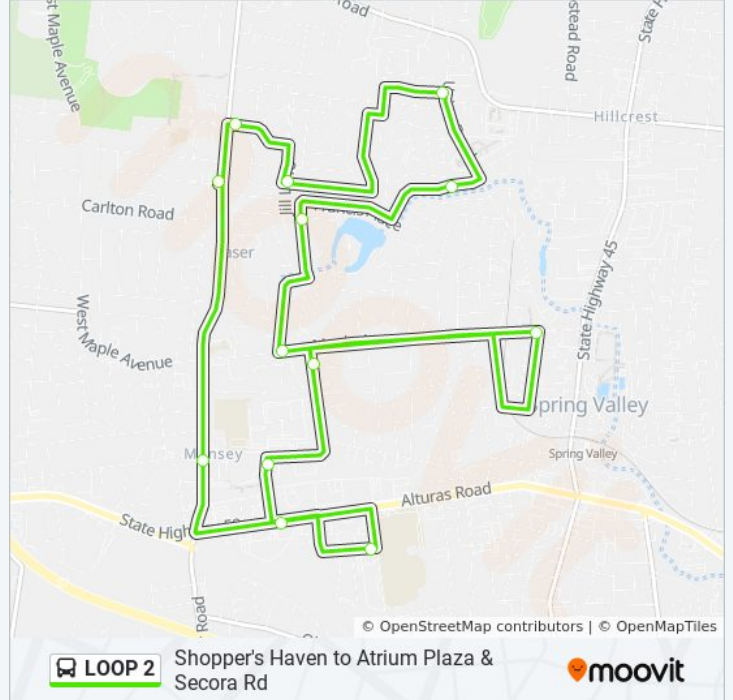

**Direction: Shopper's Haven - Westbound**

14 stops

[VIEW LINE SCHEDULE](#)

Shopper's Heaven  
 H Wy. 306 & Cedar Lane  
 H Wy. 306 & Kearsing Pk Wy  
 Jill Lane & Yale Dr  
 Merrick Dr. & Union Rd  
 Dorset Rd. & Morris Rd  
 Francis Place & Nancy Lane  
 Suzanne Dr. & Maple Ave  
 Monsey Blvd. & Maple Ave.  
 Maple Ave. & North Myrtle Ave  
 Monsey Com Munity Outreach Center  
 Robert Pitt Dr. & Hwy. 59  
 Atrium Plaza & Secora Rd.  
 Shopper's Heaven

**LOOP 2 bus Info****Direction:** Shopper's Haven - Westbound**Stops:** 14**Trip Duration:** 36 min**Line Summary:**

**Direction: Shopper's Haven - Eastbound**

14 stops

[VIEW LINE SCHEDULE](#)

- Shopper's Heaven
- Robert Pitt Dr. & Hwy. 59
- Atrium Plaza & Secora Rd.
- Monsey Com Munity Outreach Ctr
- Maple Ave. & North Myrtle Ave
- Monsey Boulevard 10
- Maple Ave. & Suzanne Drive
- Francis Place & Nancy
- Dorset Rd. & Morris Rd
- Merrick Dr. & Union Rd
- Jill Lane & Yale Dr
- Wy. 306 & Kearsing Pk Wy
- H Wy. 306 & Cedar Lane
- Shopper's Heaven

**LOOP 2 bus Time Schedule**

Shopper's Haven - Eastbound Route Timetable:

Sunday	Not Operational
Monday	9:15 AM - 5:45 PM
Tuesday	9:15 AM - 5:45 PM
Wednesday	9:15 AM - 5:45 PM
Thursday	9:15 AM - 5:45 PM
Friday	9:15 AM - 5:45 PM
Saturday	Not Operational

**LOOP 2 bus Info**

**Direction:** Shopper's Haven - Eastbound

**Stops:** 14

**Trip Duration:** 36 min

**Line Summary:**

LOOP 2 bus time schedules and route maps are available in an offline PDF at [moovitapp.com](https://moovitapp.com). Use the [Moovit App](#) to see live bus times, train schedule or subway schedule, and step-by-step directions for all public transit in New York - New Jersey.