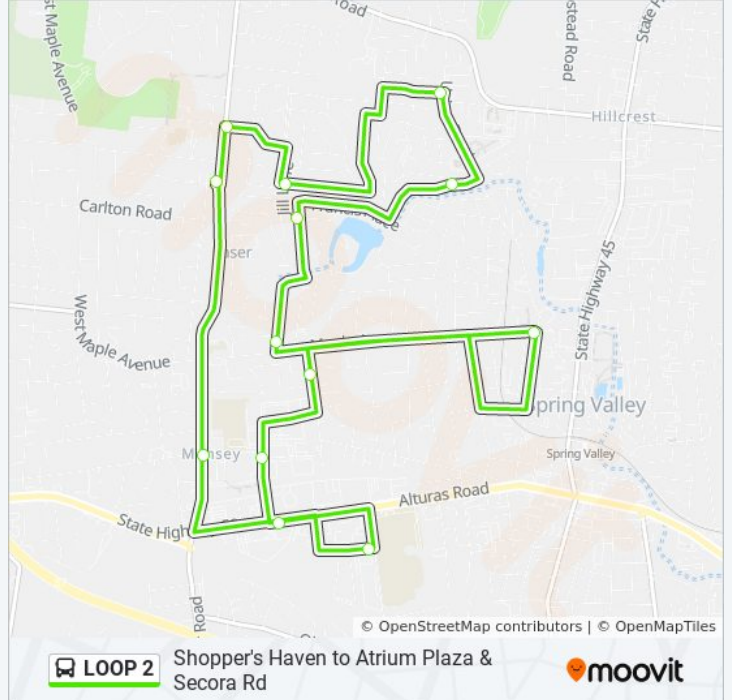

(1) Shopper's Haven - Westbound: 8:20 AM - 6:30 PM (2) Shopper's Haven - Eastbound: 9:15 AM - 5:45 PM

Use the Moovit App to find the closest LOOP 2 bus station near you and find out when is the next LOOP 2 bus arriving.

**Direction: Shopper's Haven - Westbound**

14 stops

[VIEW LINE SCHEDULE](#)

Shopper's Heaven  
 H Wy. 306 & Cedar Lane  
 H Wy. 306 & Kearsing Pk Wy  
 Jill Lane & Yale Dr  
 Merrick Dr. & Union Rd  
 Dorset Rd. & Morris Rd  
 Francis Place & Nancy Lane  
 Suzanne Dr. & Maple Ave  
 Monsey Blvd. & Maple Ave.  
 Maple Ave. & North Myrtle Ave  
 Monsey Com Munity Outreach Center  
 Robert Pitt Dr. & Hwy. 59  
 Atrium Plaza & Secora Rd.  
 Shopper's Heaven

**LOOP 2 bus Time Schedule**

Shopper's Haven - Westbound Route Timetable:

Sunday	Not Operational
Monday	8:20 AM - 6:30 PM
Tuesday	8:20 AM - 6:30 PM
Wednesday	8:20 AM - 6:30 PM
Thursday	8:20 AM - 6:30 PM
Friday	8:20 AM - 6:30 PM
Saturday	Not Operational

**LOOP 2 bus Info****Direction:** Shopper's Haven - Westbound**Stops:** 14**Trip Duration:** 36 min**Line Summary:**

**Direction: Shopper's Haven - Eastbound**

14 stops

[VIEW LINE SCHEDULE](#)

- Shopper's Heaven
- Robert Pitt Dr. & Hwy. 59
- Atrium Plaza & Secora Rd.
- Monsey Com Munity Outreach Ctr
- Maple Ave. & North Myrtle Ave
- Monsey Boulevard 10
- Maple Ave. & Suzanne Drive
- Francis Place & Nancy
- Dorset Rd. & Morris Rd
- Merrick Dr. & Union Rd
- Jill Lane & Yale Dr
- Wy. 306 & Kearsing Pk Wy
- H Wy. 306 & Cedar Lane
- Shopper's Heaven