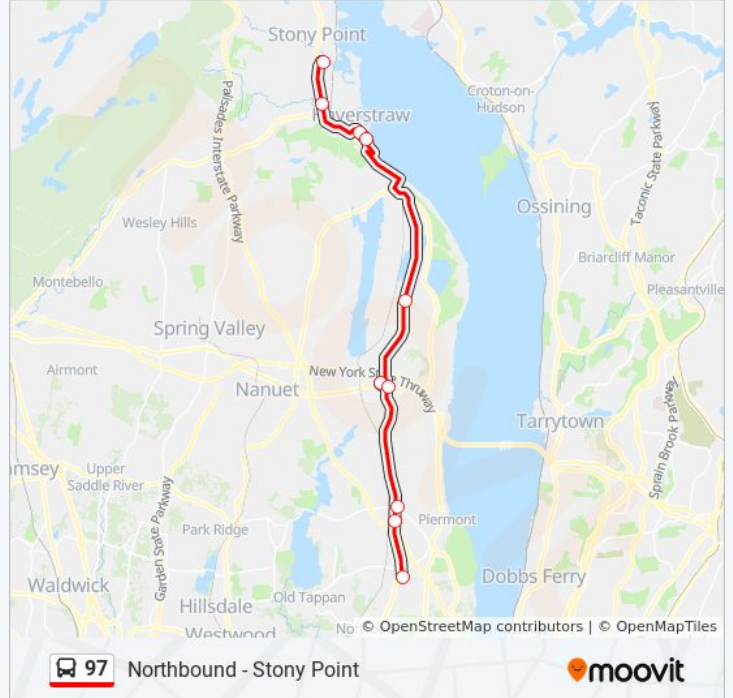

## Northbound - Stony Point

Get The App

The 97 bus line (Northbound - Stony Point) has 2 routes. For regular weekdays, their operation hours are:  
(1) Northbound - Stony Point: 5:00 AM - 6:50 PM (2) Southbound - Tapan: 5:30 AM - 7:10 PM  
Use the Moovit App to find the closest 97 bus station near you and find out when is the next 97 bus arriving.

### Direction: Northbound - Stony Point

10 stops

[VIEW LINE SCHEDULE](#)

- Tappan - Oak Tree Road
- Orangeburg Com Mons - Stop & Shop
- Orangeburg - Hwy 303 & Orangeburg Rd
- Palisades Center Stores
- Palisades Center - Commuter Lot
- Valley Cottage - Executive Park
- Harbors at Haverstraw
- Haverstraw - Maple & Fairmount Ave
- West Haverstraw, Samsondale Plaza
- Stony Point Park & Ride

### 97 bus Time Schedule

Northbound - Stony Point Route Timetable:

Sunday	Not Operational
Monday	5:00 AM - 6:50 PM
Tuesday	5:00 AM - 6:50 PM
Wednesday	5:00 AM - 6:50 PM
Thursday	5:00 AM - 6:50 PM
Friday	5:00 AM - 6:50 PM
Saturday	Not Operational

### 97 bus Info

**Direction:** Northbound - Stony Point

**Stops:** 10

**Trip Duration:** 48 min

**Line Summary:**

**Direction: Southbound - Tapan**

10 stops

[VIEW LINE SCHEDULE](#)