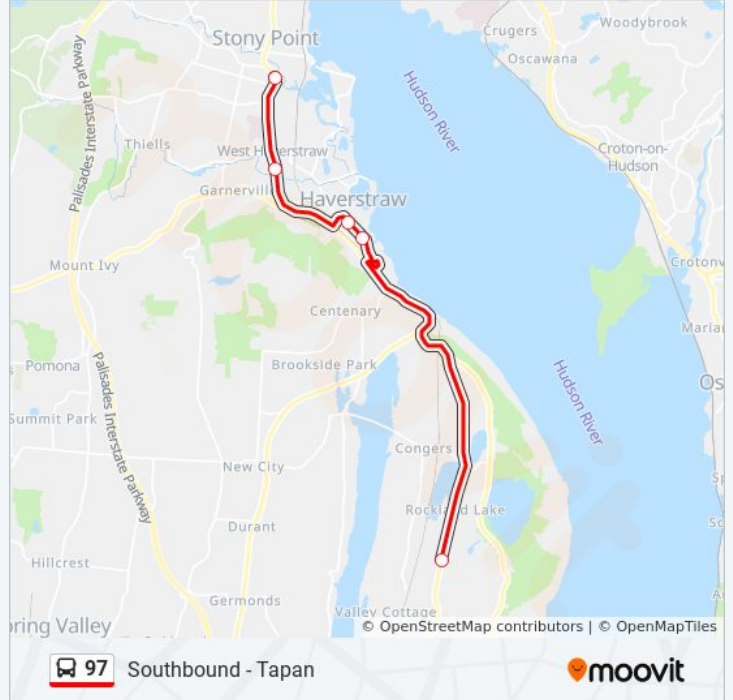

## Northbound - Stony Point

Get The App

The 97 bus line (Northbound - Stony Point) has 2 routes. For regular weekdays, their operation hours are:  
(1) Northbound - Stony Point: 5:00 AM - 6:50 PM (2) Southbound - Tapan: 5:30 AM - 7:10 PM  
Use the Moovit App to find the closest 97 bus station near you and find out when is the next 97 bus arriving.

### 97 bus Info

**Direction:** Northbound - Stony Point

**Stops:** 10

**Trip Duration:** 48 min

**Line Summary:**

**Direction: Southbound - Tapan**

10 stops

[VIEW LINE SCHEDULE](#)

**97 bus Info**

**Direction:** Southbound - Tapan

**Stops:** 10

**Trip Duration:** 42 min

**Line Summary:**

97 bus time schedules and route maps are available in an offline PDF at [moovitapp.com](https://moovitapp.com). Use the [Moovit App](#) to see live bus times, train schedule or subway schedule, and step-by-step directions for all public transit in New York - New Jersey.