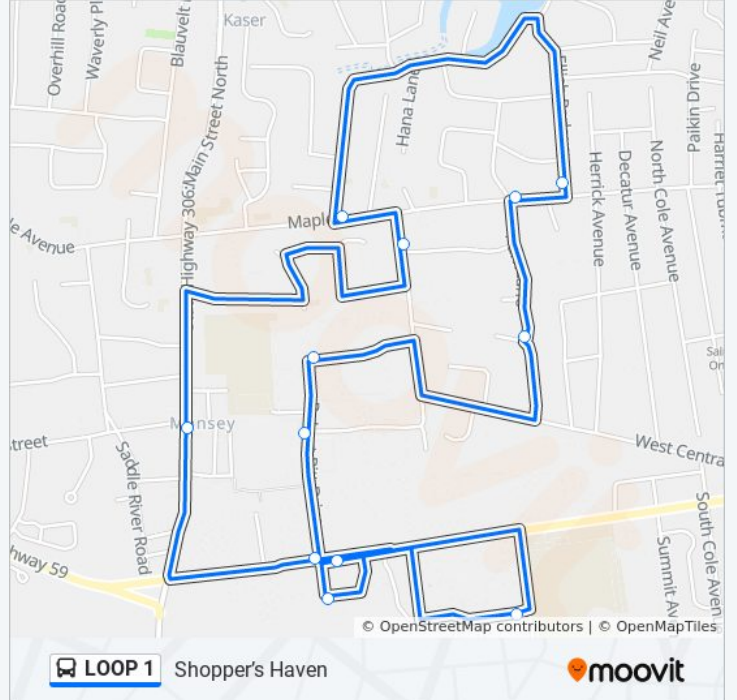

 LOOP 1

Shopper's Haven

[Get The App](#)

The LOOP 1 bus line Shopper's Haven has one route. For regular weekdays, their operation hours are:

(1) Shopper's Haven: 7:00 AM - 8:30 PM

Use the Moovit App to find the closest LOOP 1 bus station near you and find out when is the next LOOP 1 bus arriving.

Direction: Shopper's Haven

13 stops

[VIEW LINE SCHEDULE](#)

Shopper's Heaven
Monsey Boulevard 10
Maple Ave. & Suzanne Drive
Elish Pkwy. & Maple Ave.
Maple Ave. & Park Lane
Park Lane & Adar Ct.
Fletcher Rd. & Robert Pitt Drive
Monsey Com Munity Outreach Center
Robert Pitt Dr. & Hwy. 59
Town Square (A Mazing Savings)
Atrium Plaza & Secora Rd.
Monsey Mall
Shopper's Heaven

LOOP 1 bus Time Schedule

Shopper's Haven Route Timetable:

Sunday	Not Operational
Monday	7:00 AM - 8:30 PM
Tuesday	7:00 AM - 8:30 PM
Wednesday	7:00 AM - 8:30 PM
Thursday	7:00 AM - 8:30 PM
Friday	7:00 AM - 8:30 PM
Saturday	Not Operational

LOOP 1 bus Info

Direction: Shopper's Haven

Stops: 13

Trip Duration: 33 min

Line Summary:

LOOP 1 bus time schedules and route maps are available in an offline PDF at moovitapp.com. Use the [Moovit App](#) to see live bus times, train schedule or subway schedule, and step-by-step directions for all public transit in New York - New Jersey.