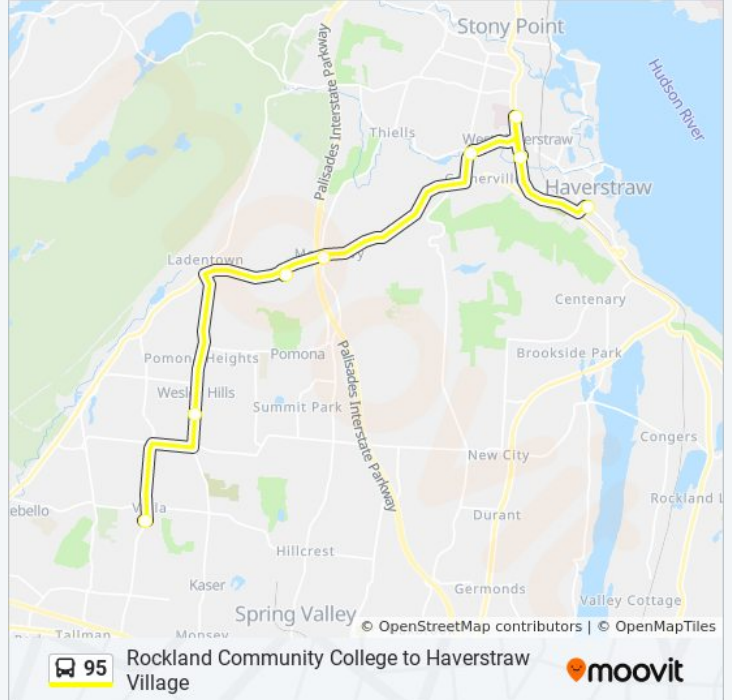

Rockland Community College to Haverstraw Village

Get The App

The 95 bus line (Rockland Community College to Haverstraw Village) has 2 routes. For regular weekdays, their operation hours are:

(1) EASTBOUND - Haverstraw: 8:20 AM - 6:20 PM(2) Westbound - Rockland Community College: 7:10 AM - 5:10 PM

Use the Moovit App to find the closest 95 bus station near you and find out when is the next 95 bus arriving.

Direction: EASTBOUND - Haverstraw

8 stops

[VIEW LINE SCHEDULE](#)

- Rockland Community College
- Hwy 306-Wesley Hills Plaza
- Pomona, Pacesetter Shopping Center
- Mount Ivy, Hwy 45 & Hwy 202
- Garnerville, Railroad Ave & Central Hwy
- West Haverstraw, Samsondale Plaza
- Walnut Hill Apts
- Haverstraw, New Main & Maple

95 bus Info

Direction: EASTBOUND - Haverstraw

Stops: 8

Trip Duration: 35 min

Line Summary:

Direction: Westbound - Rockland Community College

8 stops

[VIEW LINE SCHEDULE](#)

95 bus Info

Direction: Westbound - Rockland Community College

Stops: 8

Trip Duration: 36 min

Line Summary:

95 bus time schedules and route maps are available in an offline PDF at moovitapp.com. Use the [Moovit App](#) to see live bus times, train schedule or subway schedule, and step-by-step directions for all public transit in New York - New Jersey.