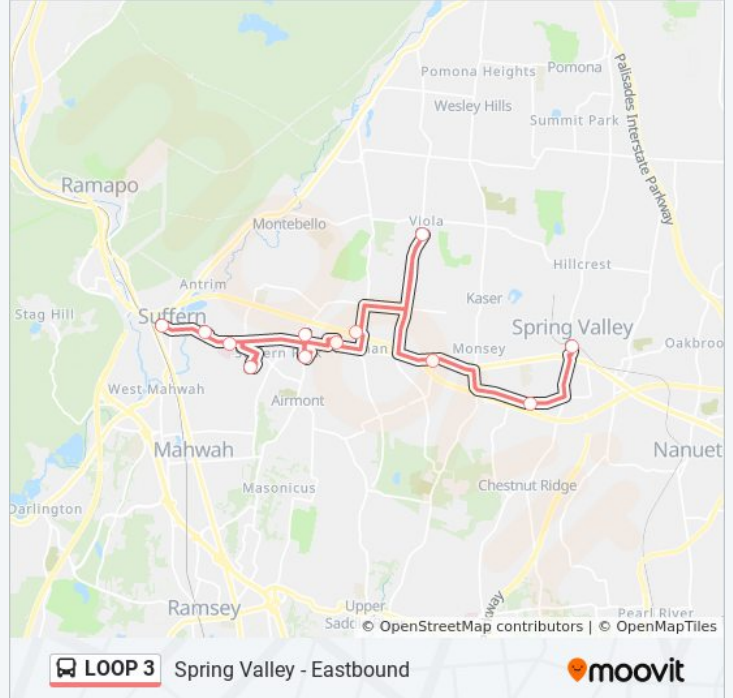

#### Direction: Spring Valley - Eastbound

12 stops

[VIEW LINE SCHEDULE](#)

- Suffern, Chestnut St
- Esther Gitlow Towers, Main Door
- Good Sam Hosp, Suffern Lib, Hwy 59
- Bon Aire Cir – Swim Ming Pool
- Pondview Apts
- Airmont Gardens
- Tallman, Wal-Mart & Shop Rite
- Montebello Com Mons & Spook Rock Apts
- Rockland Community College
- Monsey, Bates Dr & Hwy 59
- Kennedy Dr & Old Nyack Turnpike
- Spring Valley - Train Station

#### LOOP 3 bus Time Schedule

Spring Valley - Eastbound Route Timetable:

Sunday	Not Operational
Monday	6:50 AM - 8:50 PM
Tuesday	6:50 AM - 8:50 PM
Wednesday	6:50 AM - 8:50 PM
Thursday	6:50 AM - 8:50 PM
Friday	6:50 AM - 8:50 PM
Saturday	9:50 AM - 8:50 PM

#### LOOP 3 bus Info

**Direction:** Spring Valley - Eastbound

**Stops:** 12

**Trip Duration:** 48 min

**Line Summary:**

**Direction: Suffern- Westbound**

12 stops

[VIEW LINE SCHEDULE](#)

**LOOP 3 bus Info**

**Direction:** Suffern- Westbound

**Stops:** 12

**Trip Duration:** 49 min

**Line Summary:**

LOOP 3 bus time schedules and route maps are available in an offline PDF at [moovitapp.com](https://moovitapp.com). Use the [Moovit App](#) to see live bus times, train schedule or subway schedule, and step-by-step directions for all public transit in New York - New Jersey.