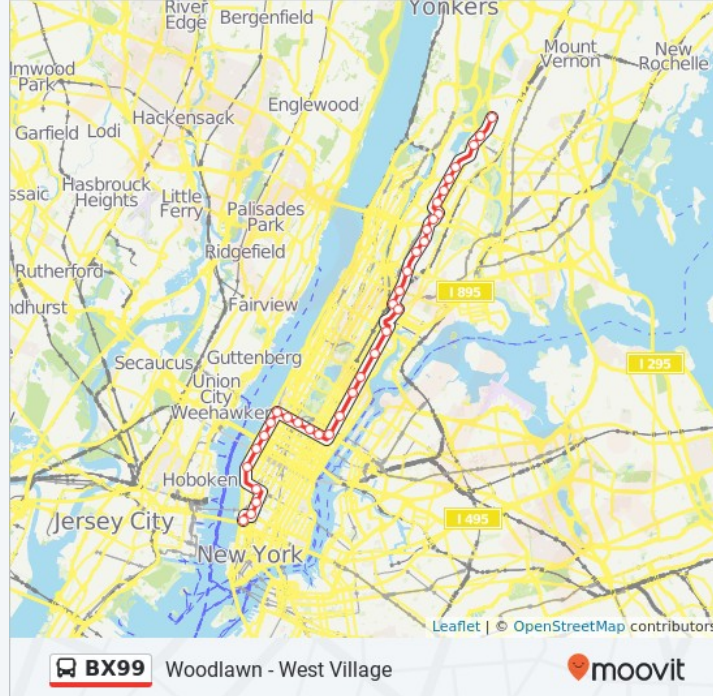

11 Av/W 57 St

600 W 57 St, Manhattan

11 Av/W 50 St

603 W 50 St, Manhattan

11 Av/W 42 St

547 11th Avenue, Manhattan

11 Av/W 34 St

11 Av/W 23 St

162 11th Avenue, Manhattan

W 14 St/8 Av

78 8 Ave, Manhattan

7 Av S/W 10 St

126 7 Ave S, Manhattan

7 Av S/Clarkson St

1 Clarkson St, Manhattan

Washington St/W Houston St

500 Washington St, Manhattan

Direction: Woodlawn

33 stops

[VIEW LINE SCHEDULE](#)

Hudson St/Spring St

287 Spring Street, Manhattan

Hudson St/W Houston St

299 Hudson Street, Manhattan

Hudson St/Christopher St

508 Hudson Street, Manhattan

W 14 St/8 Av

301 West 14th Street, Manhattan

10 Av/W 23 St

475 West 23rd Street, Manhattan

10 Av/W 34 St

440 10 Ave, Manhattan