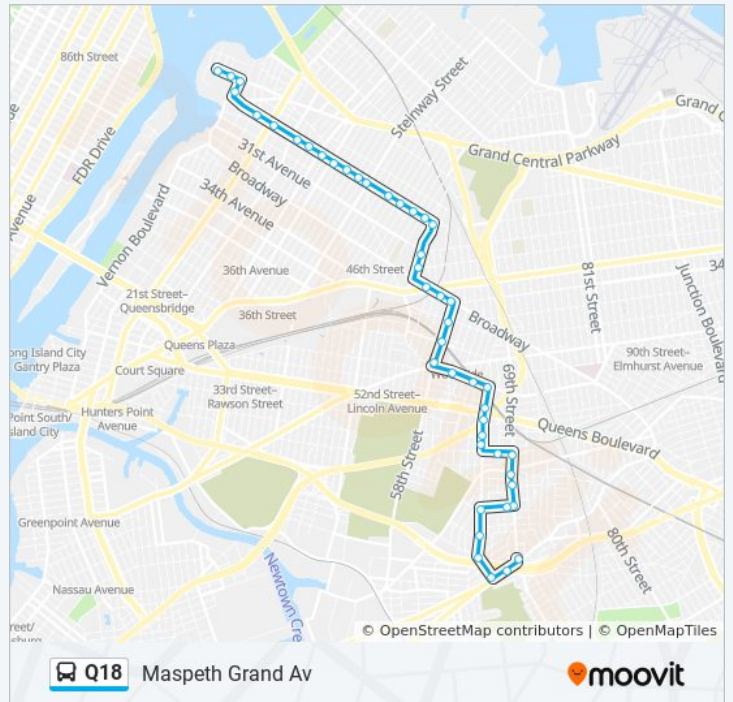

Astoria 2 St

Get The App

The Q18 bus line (Astoria 2 St) has 2 routes. For regular weekdays, their operation hours are:

(1) Astoria 2 St: 12:00 AM - 11:30 PM (2) Maspeth Grand Av: 12:00 AM - 11:30 PM

Use the Moovit App to find the closest Q18 bus station near you and find out when is the next Q18 bus arriving.

**Direction: Maspeth Grand Av**

44 stops

[VIEW LINE SCHEDULE](#)

- 27 Av/2 St
- 27 Av/4 St
- 8 St/27 Av
- 8 St/Astoria Blvd
- 30 Av/14 St

**Q18 bus Time Schedule**

Maspeth Grand Av Route Timetable:

Sunday	12:00 AM - 2:00 AM
Monday	12:00 AM - 11:30 PM
Tuesday	12:00 AM - 11:30 PM
Wednesday	12:00 AM - 11:30 PM
Thursday	12:00 AM - 11:30 PM
Friday	12:00 AM - 11:30 PM

65 Pl/Queens Blvd

65 Pl/Laurel Hill Blvd

65 Pl/48 Av

65 Pl/50 Av

50 Av/67 St

69 St/50 Av

69 St/Maurice Av

69 St/52 Av

69 St/53 Av

**Q18 bus Info**

**Direction:** Maspeth Grand Av

**Stops:** 44

**Trip Duration:** 45 min

**Line Summary:**

53 Av/68 St

65 Pl/53 Av