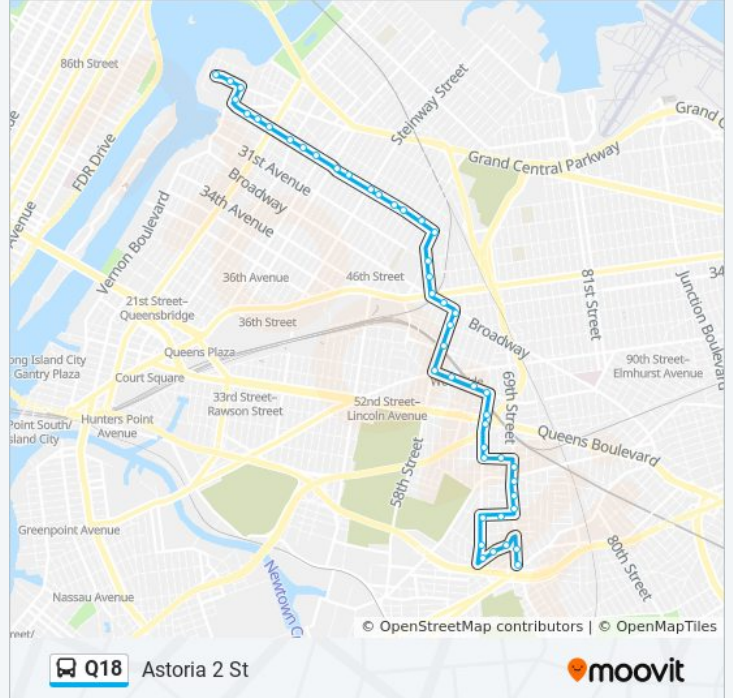

Astoria 2 St

Get The App

The Q18 bus line (Astoria 2 St) has 2 routes. For regular weekdays, their operation hours are:

(1) Astoria 2 St: 12:00 AM - 11:30 PM (2) Maspeth Grand Av: 12:00 AM - 11:30 PM

Use the Moovit App to find the closest Q18 bus station near you and find out when is the next Q18 bus arriving.

**Q18 bus Info**

**Direction:** Astoria 2 St

**Stops:** 46

**Trip Duration:** 43 min

**Line Summary:**

- 58 St/37 Av
- 58 St/Broadway
- Broadway/56 St
- 54 St/Northern Blvd
- 54 St/32 Av
- 54 St/31 Av
- Hobart St/30 Av
- 30 Av/49 St
- 30 Av/46 St
- 30 Av/44 St
- 30 Av/42 St
- 30 Av/Steinway St
- 30 Av/36 St
- 30 Av/34 St
- 30 Av/31 St
- 30 Av/29 St
- 30 Av/Crescent St
- 30 Av/21 St
- 30 Av/14 St
- 30 Av/12 St
- 8 St/Astoria Blvd
- 8 St/27 Av
- 27 Av/4 St
- 27 Av/2 St

**Direction: Maspeth Grand Av**

44 stops

[VIEW LINE SCHEDULE](#)

- 27 Av/2 St
- 27 Av/4 St
- 8 St/27 Av
- 8 St/Astoria Blvd
- 30 Av/14 St

**Q18 bus Time Schedule**

Maspeth Grand Av Route Timetable:

Sunday	12:00 AM - 2:00 AM
Monday	12:00 AM - 11:30 PM
Tuesday	12:00 AM - 11:30 PM
Wednesday	12:00 AM - 11:30 PM
Thursday	12:00 AM - 11:30 PM
Friday	12:00 AM - 11:30 PM

69 St/53 Av

**Q18 bus Info**

**Direction:** Maspeth Grand Av

**Stops:** 44

**Trip Duration:** 45 min

**Line Summary:**

53 Av/68 St

65 Pl/53 Av