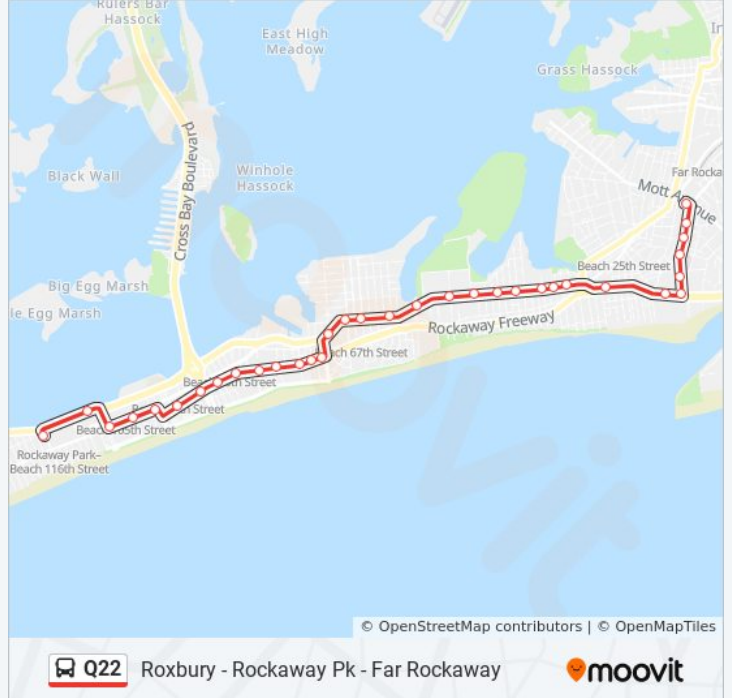

Use the Moovit App to find the closest Q22 bus station near you and find out when is the next Q22 bus arriving.

Direction: B. 116 St

35 stops

[VIEW LINE SCHEDULE](#)

Beach 21 St/Mott Av
Beach 20 St/Cornaga Av
Beach 20 St/New Haven Av
Beach 20 St/Brookhaven Av
Beach 20 St/Plainview Av
Beach 20 St/Seagirt Blvd
Seagirt Blvd/Crest Rd
Seagirt Blvd/Fernside Pl
Seagirt Blvd/Beach 31 St
Beach Channel Dr/Beach 36 St
Beach Channel Dr/Beach 38 St
Beach Channel Dr/Beach 40 St
Beach Channel Dr/Beach 44 St
Beach Channel Dr/Beach 47 St
Beach Channel Dr/Beach 51 St
Beach Channel Dr/Beach 54 St
Beach Channel Dr/Beach 59 St
Beach Channel Dr/Beach 63 St
Beach Channel Dr/Beach 67 St
Beach Channel Dr/Beach 69 St
Beach Channel Dr/Beach 72 St

Q22 bus Info**Direction:** B. 116 St**Stops:** 35**Trip Duration:** 33 min**Line Summary:**

Rockaway Beach Blvd/Beach 73 St
 Rockaway Beach Blvd/Beach 75 St
 Rockaway Beach Blvd & Beach 77th St
 Rockaway Beach Blvd/Beach 81 St
 Rockaway Beach Blvd/Beach 84 St
 Rockaway Beach Blvd/Beach 88 St
 Rockaway Beach Blvd/Beach 92 St
 Rockaway Beach Blvd/Cross Bay Pkwy
 Rockaway Beach Blvd/Beach 99 St
 Rockaway Beach Blvd/Beach 102 St
 Rockaway Beach Blvd/Beach 105 St
 Rockaway Beach Blvd/Beach 108 St
 Beach Channel Dr/Rockaway Ferry
 Beach 116 St/Newport Av