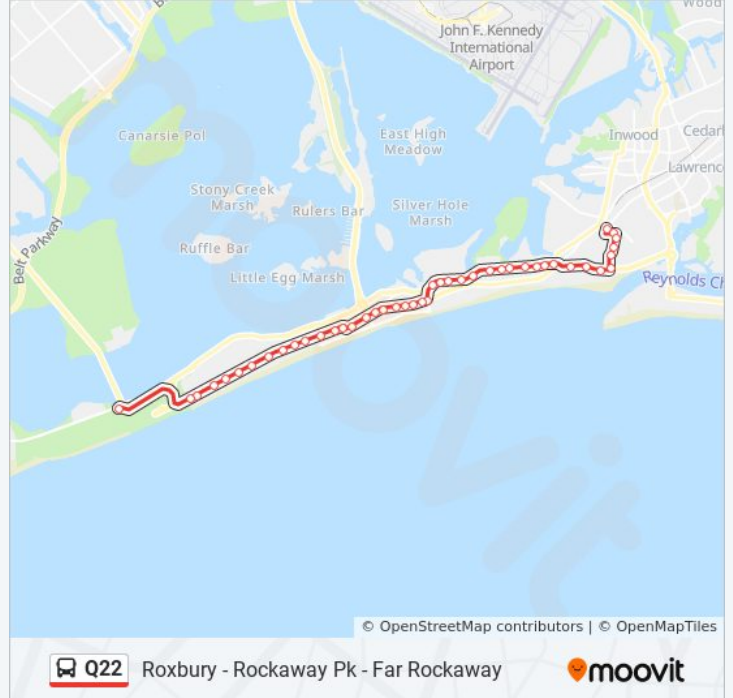

Direction: Far Rockaway Mott Av Via Rockaway Bch BI Via Bch Channel Dr

44 stops

[VIEW LINE SCHEDULE](#)

Beach 169 St/Rockaway Point Blvd
 Rockaway Beach Bl/Beach 149 St
 Rockaway Beach Blvd/Beach 147 St
 Rockaway Beach Blvd/Beach 141 St
 Rockaway Beach Blvd/Beach 137 St
 Rockaway Beach Blvd/Beach 133 St
 Rockaway Beach Blvd/Beach 129 St
 Rockaway Beach Blvd/Beach 123 St
 Rockaway Beach Blvd/Beach 119 St
 Rockaway Beach Blvd/B. 115th St
 Rockaway Beach Blvd/Beach 112 St
 Rockaway Beach Blvd/Beach 108 St
 Rockaway Beach Blvd/Beach 105 St
 Rockaway Beach Blvd/Beach 102 St

Q22 bus Info

Direction: Far Rockaway Mott Av Via Rockaway Bch BI Via Bch Channel Dr

Stops: 44

Trip Duration: 37 min

Line Summary:

Rockaway Beach Blvd/Beach 100 St
 Rockaway Beach Blvd/Cross Bay Pkwy
 Rockaway Beach Blvd/Beach 92 St
 Rockaway Beach Blvd/Beach 88 St
 Rockaway Beach Blvd/Beach 84 St
 Rockaway Beach Blvd/Beach 81 St
 Rockaway Beach Blvd/Beach 79 St
 Rockaway Beach Blvd/Beach 75 St
 Rockaway Beach Blvd/Beach 73 St
 Beach Channel Dr/Beach 71 St
 Beach Channel Dr/Beach 69 St
 Beach Channel Dr/Beach 67 St
 Beach Channel Dr/Beach 63 St
 Beach Channel Dr/Beach 59 St
 Beach Channel Dr/Beach 54 St
 Beach Channel Dr/Beach 51 St
 Beach Channel Dr/Beach 49 St
 Beach Channel Dr/Beach 44 St
 Beach Channel Dr/Beach 41 St
 Beach Channel Dr/Beach 38 St
 Seagirt Blvd/Beach 34 St
 Seagirt Blvd/Beach 31 St
 Seagirt Blvd/Camp Rd
 Seagirt Blvd/Crest Rd
 Beach 19 St/Seagirt Blvd
 Beach 19 St/Plainview Av
 Beach 19 St/Gateway Blvd
 Beach 19 St/everdell Av
 Cornaga Av/Beach 19 St
 Beach 21 St Terminal/Beach 21 St