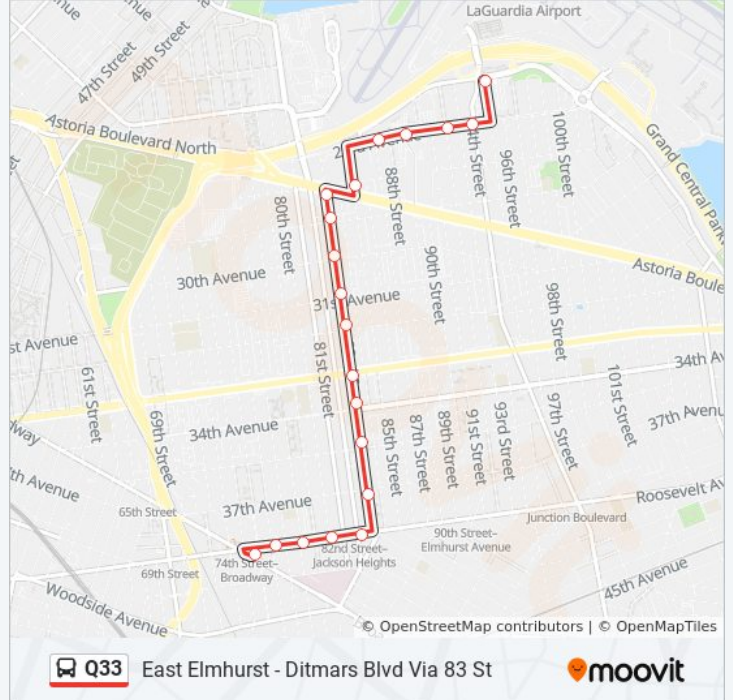

83 St/32 Av

83 St/31 Av

83 St/30 Av

83 St/25 Av

83 St/Astoria Blvd

85 St/24 Av

23 Av/87 St

23 Av/89 St

23 Av/92 St

23 Av/94 St

95 St/Ditmars Blvd

**Q33 bus Time Schedule**

East Elmhurst - Ditmars Blvd Via 83 St Route

Timetable:

Sunday	Not Operational
Monday	12:00 AM - 11:30 PM
Tuesday	12:00 AM - 11:30 PM
Wednesday	12:00 AM - 11:30 PM
Thursday	12:00 AM - 11:30 PM
Friday	12:00 AM - 11:30 PM
Saturday	12:00 AM - 11:30 PM

**Q33 bus Info**

**Direction:** East Elmhurst - Ditmars Blvd Via 83 St

**Stops:** 20

**Trip Duration:** 19 min

**Line Summary:**

**Direction: Jackson Heights 74 St-Roosvl Av Sta Via 82 St**

20 stops

[VIEW LINE SCHEDULE](#)

**Q33 bus Info**

**Direction:** Jackson Heights 74 St-Roosvl Av Sta Via 82 St

**Stops:** 20

**Trip Duration:** 22 min

**Line Summary:**

Roosevelt Av/78 St

Victor Moore Term/Q49 Stand

Q33 bus time schedules and route maps are available in an offline PDF at [moovitapp.com](https://moovitapp.com). Use the [Moovit App](#) to see live bus times, train schedule or subway schedule, and step-by-step directions for all public transit in New York - New Jersey.