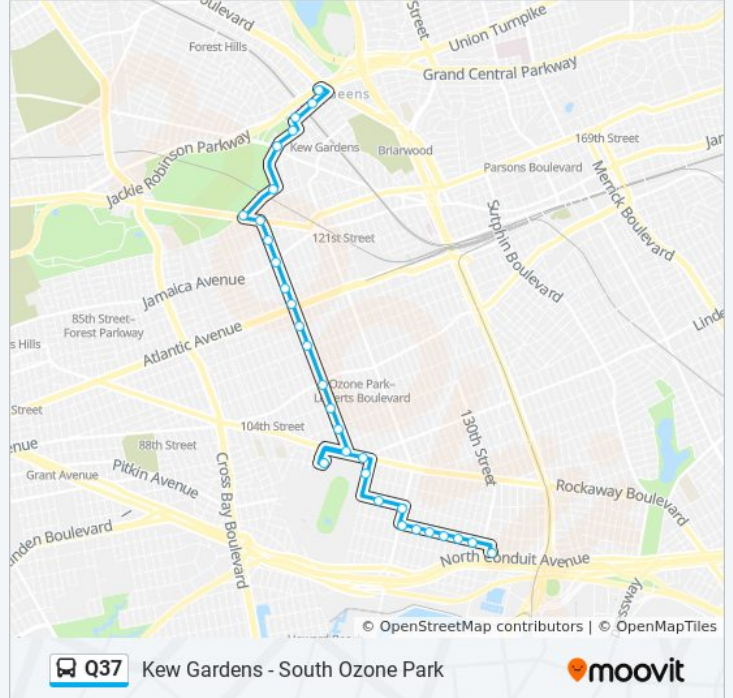

Direction: S. Ozone Park 135 Av Via 111 St Via Aqueduct

30 stops

[VIEW LINE SCHEDULE](#)

Union Tpke/Kew Gardens Rd

80 Rd /Austin St

80 Rd/Park Ln South

Park Ln South/Abingdon Rd

Park Ln South/Metropolitan Av

Q37 bus Info

Direction: S. Ozone Park 135 Av Via 111 St Via Aqueduct

Stops: 30

Trip Duration: 34 min

Line Summary:

Aqueduct Racetrack / Resorts Casino

Rockaway Blvd/113 St

114 St/Sutter Av

133 Av/115 St

Lefferts Blvd/133 Av

135 Av/Lefferts Blvd

135 Av/121 St

135 Av/122 Pl

135 Av/124 St

135 Av/126 St

135 Av/128 St

135 Rd/130 Pl

Q37 bus time schedules and route maps are available in an offline PDF at moovitapp.com. Use the [Moovit App](#) to see live bus times, train schedule or subway schedule, and step-by-step directions for all public transit in New York - New Jersey.