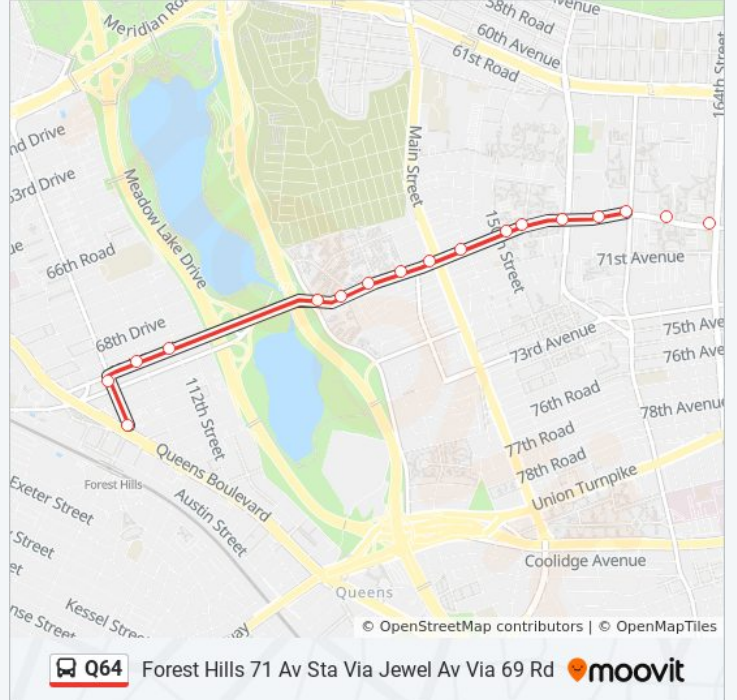

Q64 bus Info**Direction:** Electchester 164 St Via Jewel Av**Stops:** 20**Trip Duration:** 19 min**Line Summary:**

Direction: Forest Hills 71 Av Sta Via Jewel Av Via 69 Rd

17 stops

[VIEW LINE SCHEDULE](#)

- Jewel Av/164 St
- Jewel Av/161 St
- Jewel Av/Parsons Blvd
- Jewel Av/Parsons Blvd
- Jewel Av/Kissena Blvd
- Jewel Av/152 St
- Jewel Av/150 St
- Jewel Av/147 St
- Jewel Av/Main St
- Jewel Av/140 St
- Jewel Av/138 St
- Jewel Av/136 St
- Jewel Av/Park Dr East
- 69 Rd/112 St
- 69 Rd/110 St
- 108 St/69 Rd
- 108 St/Queens Bl

Q64 bus Time Schedule

Forest Hills 71 Av Sta Via Jewel Av Via 69 Rd Route Timetable:

Sunday	Not Operational
Monday	12:00 AM - 11:45 PM
Tuesday	12:00 AM - 11:45 PM
Wednesday	12:00 AM - 11:45 PM
Thursday	12:00 AM - 11:45 PM
Friday	12:00 AM - 11:45 PM
Saturday	12:00 AM - 11:40 PM

Q64 bus Info

Direction: Forest Hills 71 Av Sta Via Jewel Av Via 69 Rd

Stops: 17

Trip Duration: 16 min

Line Summary:

Q64 bus time schedules and route maps are available in an offline PDF at moovitapp.com. Use the [Moovit App](#) to see live bus times, train schedule or subway schedule, and step-by-step directions for all public transit in New York - New Jersey.