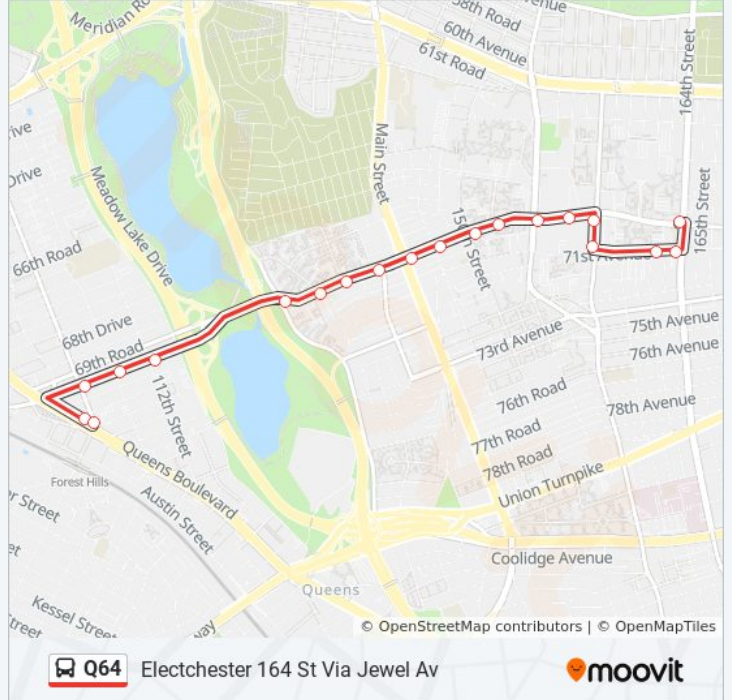

Electchester 164 St Via Jewel Av

[Get The App](#)

The Q64 bus line (Electchester 164 St Via Jewel Av) has 2 routes. For regular weekdays, their operation hours are:
 (1) Electchester 164 St Via Jewel Av: 12:20 AM - 11:50 PM (2) Forest Hills 71 Av Sta Via Jewel Av Via 69 Rd: 12:00 AM - 11:45 PM

Use the Moovit App to find the closest Q64 bus station near you and find out when is the next Q64 bus arriving.

Direction: Electchester 164 St Via Jewel Av

20 stops

[VIEW LINE SCHEDULE](#)

108 St/Queens Bl
 Queens Blvd/70 Rd
 Jewel Av/108 St
 Jewel Av/110 St
 Jewel Av/112 St
 Jewel Av/Park Dr East
 Jewel Av/136 St
 Jewel Av/138 St
 Jewel Av/140 St
 Jewel Av/Main St
 Jewel Av/147 St
 Jewel Av/150 St
 Jewel Av/152 St
 Jewel Av/Kissena Blvd
 Jewel Av/Kissena Blvd
 Parsons Blvd/Jewel Av
 Parsons Blvd/71 Av
 71 Av/162 St
 71 Av/164 St
 Jewel Av/164 St

Q64 bus Info**Direction:** Electchester 164 St Via Jewel Av**Stops:** 20**Trip Duration:** 19 min**Line Summary:**

Direction: Forest Hills 71 Av Sta Via Jewel Av Via 69 Rd

17 stops

[VIEW LINE SCHEDULE](#)

Q64 bus Info

Direction: Forest Hills 71 Av Sta Via Jewel Av Via 69 Rd

Stops: 17

Trip Duration: 16 min

Line Summary:

Q64 bus time schedules and route maps are available in an offline PDF at moovitapp.com. Use the [Moovit App](#) to see live bus times, train schedule or subway schedule, and step-by-step directions for all public transit in New York - New Jersey.