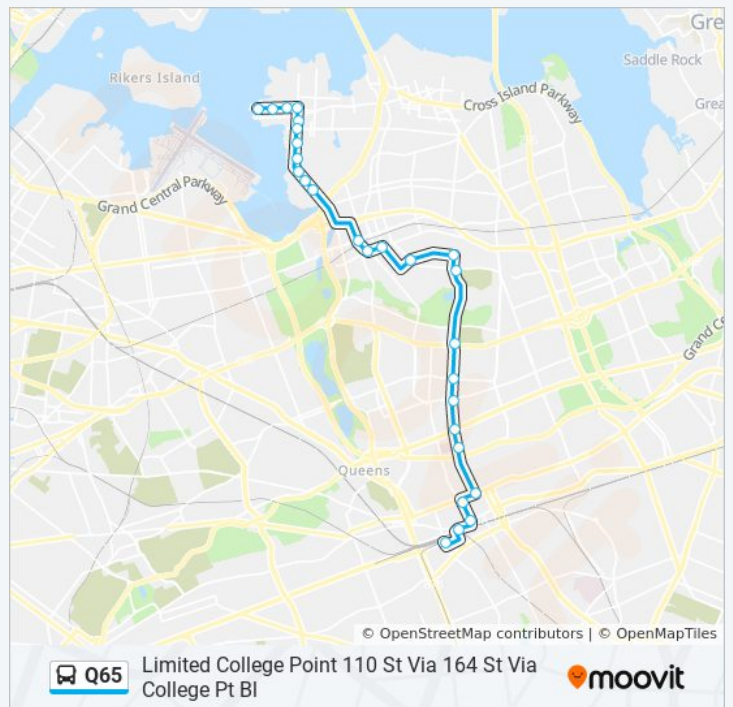

### Q65 bus Info

**Direction:** Limited College Point 110 St Via 164 St Via College Pt BI

**Stops:** 27

**Trip Duration:** 64 min

**Line Summary:**

45 Av/162 St  
 45 Av/Parsons Blvd  
 Sanford Av/Bowne St  
 Kissena Bl/Sanford Av  
 Main St/Roosevelt Av  
 College Point Blvd/31 Av  
 College Point Blvd/Nypd Academy Entrance  
 College Point Blvd/123 St  
 College Point Blvd/25 Rd  
 College Point Blvd/23 Av  
 College Point Blvd/20 Av  
 College Point Blvd/18 Av  
 14 Av/College Point Blvd  
 14 Av/119 St  
 14 Av/115 St  
 14 Av/111 St

**Direction: Limited Jamaica LIRR Sta-Airtrain Via 164 St**

29 stops

[VIEW LINE SCHEDULE](#)

110 St/14 Av  
 110 St/15 Av  
 15 Av/112 St  
 15 Av/114 St  
 15 Av/118 St  
 15 Av/119 St  
 College Point Blvd/15 Av  
 College Point Blvd/20 Av  
 College Point Blvd/23 Av  
 College Point Blvd/25 Rd  
 College Point Blvd/123 St  
 College Point Blvd/Nypd Academy Entrance

**Q65 bus Info**

**Direction:** Limited Jamaica LIRR Sta-Airtrain Via 164 St

**Stops:** 29

**Trip Duration:** 63 min

**Line Summary:**

College Point Blvd/31 Av

College Point Blvd/Whitestone Expwy

Main St/Roosevelt Av