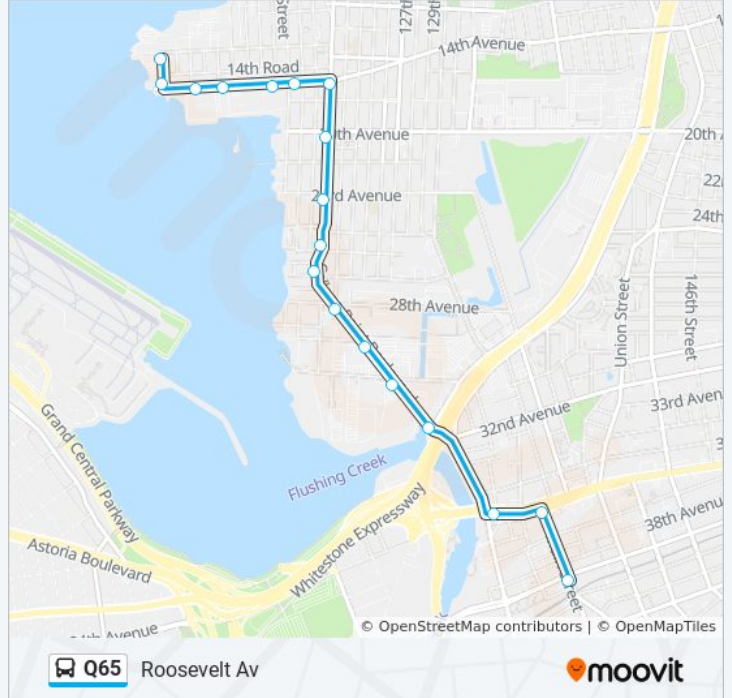

**Q65 bus Info**

**Direction:** Limited Jamaica LIRR Sta-Airtrain Via 164 St

**Stops:** 29

**Trip Duration:** 63 min

**Line Summary:**

College Point Blvd/31 Av

College Point Blvd/Whitestone Expwy

Main St/Roosevelt Av

College Point Blvd/20 Av

College Point Blvd/23 Av

College Point Blvd/25 Rd

College Point Blvd/26 Av

College Point Blvd/123 St

**Q65 bus Time Schedule**

Roosevelt Av Route Timetable:

Sunday	Not Operational
Monday	12:15 AM - 5:55 AM
Tuesday	12:15 AM - 5:55 AM
Wednesday	12:15 AM - 5:55 AM
Thursday	12:15 AM - 5:55 AM
Friday	12:15 AM - 5:55 AM
Saturday	12:15 AM

**Q65 bus Info**

**Direction:** Roosevelt Av

**Stops:** 18

**Trip Duration:** 15 min

**Line Summary:**

College Point Blvd/Nypd Academy Entrance

College Point Blvd/31 Av

College Point Blvd/Whitestone Expwy

Northern Blvd/College Point Blvd

Main St/Northern Blvd

Main St/Roosevelt Av

**Direction: Roosevelt Av**

36 stops

[VIEW LINE SCHEDULE](#)

Sutphin Blvd/94 Av

Archer Av/151 St