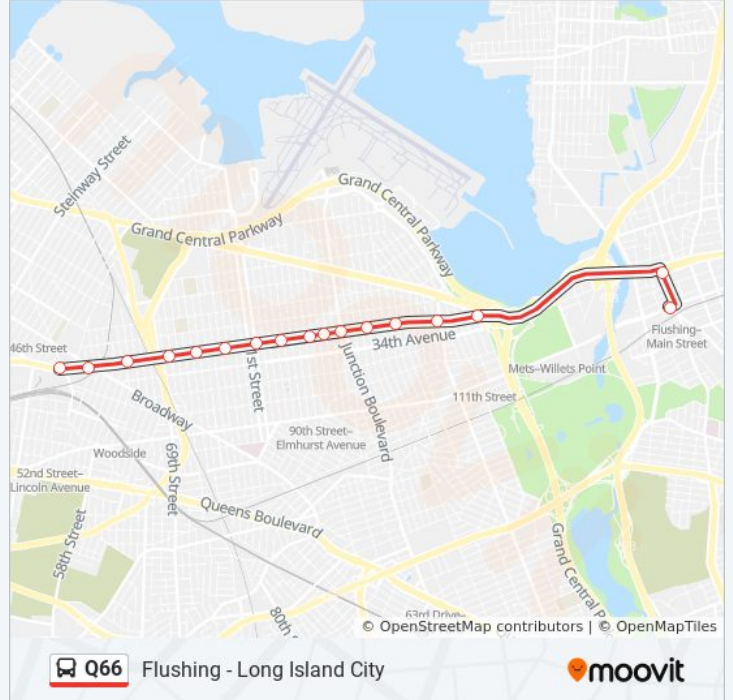

Use the Moovit App to find the closest Q66 bus station near you and find out when is the next Q66 bus arriving.

**Direction: Flushing Main St Sta Via Northern Bl**

31 stops

[VIEW LINE SCHEDULE](#)

28 St/Queens Plaza South

### Q66 bus Info

**Direction:** Woodside 51 St Via Northern BI

**Stops:** 17

**Trip Duration:** 35 min

**Line Summary:**

Q66 bus time schedules and route maps are available in an offline PDF at [moovitapp.com](https://moovitapp.com). Use the [Moovit App](#) to see live bus times, train schedule or subway schedule, and step-by-step directions for all public transit in New York - New Jersey.