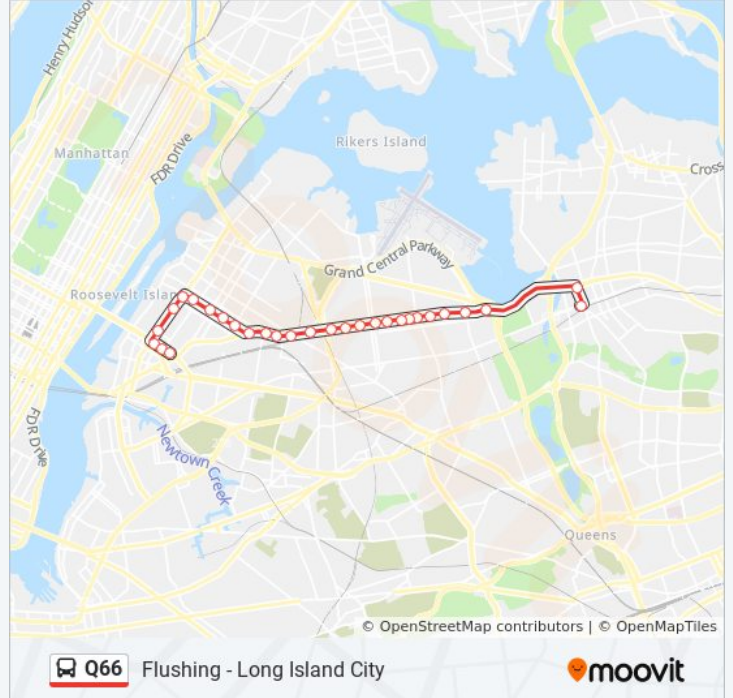

35 Av/31 St

35 Av/24 St

21 St/35 Av

21 St/37 Av

21 St/41 Av

Queens Plaza South/22 St

Queens Plaza South/24 St

28 St/Queens Plaza South

### Direction: Woodside 51 St Via Northern BI

17 stops

[VIEW LINE SCHEDULE](#)

Roosevelt Av/Main St

Main St/Northern Blvd

Northern Blvd/114 St

Northern Blvd/108 St

Northern Blvd/102 St