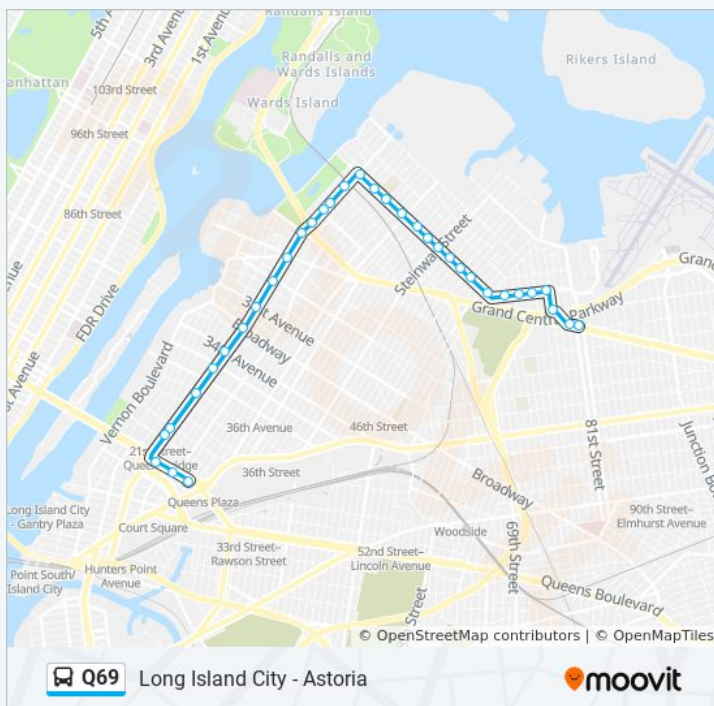

### Direction: Li City Queens Plz Via Ditmars Bl Via 21 St

35 stops

[VIEW LINE SCHEDULE](#)

Astoria Blvd/82 St

Astoria Blvd/80 St

78 St/Astoria Blvd

Ditmars Blvd/78 St

Ditmars Blvd/76 St

Ditmars Blvd/74 St

Ditmars Blvd/72 St

Ditmars Blvd/Hazen St

### Q69 bus Time Schedule

Li City Queens Plz Via Ditmars Bl Via 21 St Route  
Timetable:

Sunday	12:15 AM
Monday	12:15 AM - 11:45 PM
Tuesday	12:15 AM - 11:45 PM
Wednesday	12:15 AM - 11:45 PM
Thursday	12:15 AM - 11:45 PM
Friday	12:15 AM - 11:45 PM
Saturday	12:15 AM - 11:45 PM

**Direction:** Li City Queens Plz Via Ditmars Bl Via 21 St  
**Stops:** 35  
**Trip Duration:** 40 min  
**Line Summary:**

Q69 bus time schedules and route maps are available in an offline PDF at [moovitapp.com](https://moovitapp.com). Use the [Moovit App](#) to see live bus times, train schedule or subway schedule, and step-by-step directions for all public transit in New York - New Jersey.