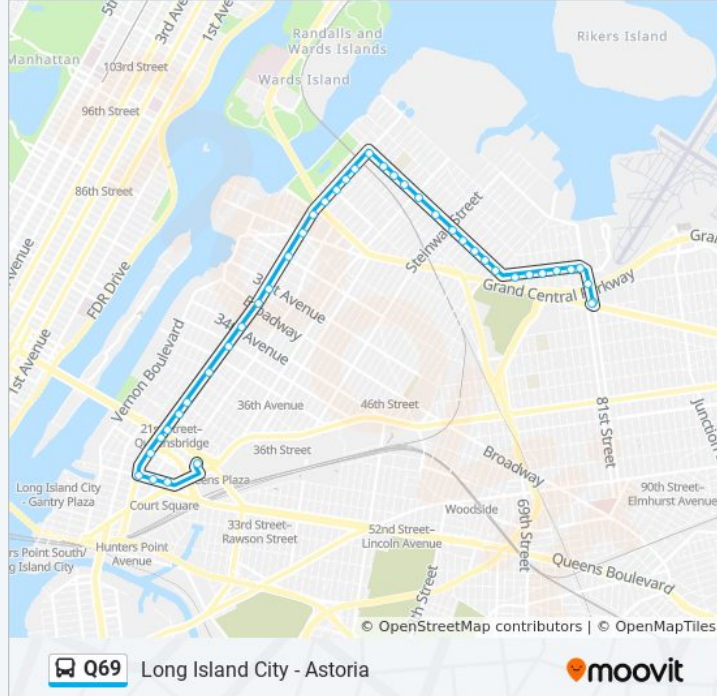

Ditmars Blvd/26 St

Ditmars Blvd/28 St

Ditmars Blvd/31 St

Ditmars Blvd/36 St

Ditmars Blvd/Steinway St

Ditmars Blvd/42 St

Ditmars Blvd/45 St

Ditmars Blvd/47 St

Ditmars Blvd/49 St

Ditmars Blvd/71 St

Ditmars Blvd/73 St

Ditmars Blvd/75 St

Ditmars Blvd/77 St

Ditmars Blvd/79 St

Ditmars Blvd/81 St

Ditmars Blvd/Grand Central Pkwy

82 St/Astoria Blvd

Astoria Blvd/82 St

Long Island City - Astoria

### Direction: Li City Queens Plz Via Ditmars Bl Via 21 St

35 stops

[VIEW LINE SCHEDULE](#)

Astoria Blvd/82 St

Astoria Blvd/80 St

78 St/Astoria Blvd

Ditmars Blvd/78 St

Ditmars Blvd/76 St