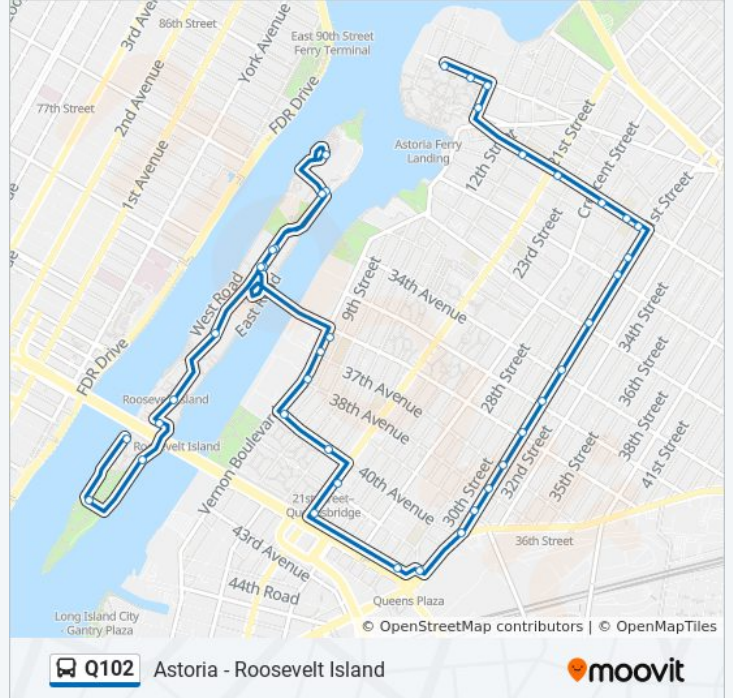

Astoria - Roosevelt Island

[Get The App](#)

The Q102 bus line (Astoria - Roosevelt Island) has 2 routes. For regular weekdays, their operation hours are:
(1) Astoria 27 Av Via 31 St: 12:00 AM - 11:30 PM (2) Roosevelt Island Via 31 St: 12:05 AM - 11:35 PM
Use the Moovit App to find the closest Q102 bus station near you and find out when is the next Q102 bus arriving.

Q102 bus Info

Direction: Roosevelt Island Via 31 St

Stops: 40

Trip Duration: 38 min

Line Summary:

31 St/38 Av

31 St/39 Av

31 St/Northern Blvd

Main St/Post Office

Main St/River Rd

Main St/East Rd

West Rd/Coler Memorial Hospital

Main St/East Rd

Main St/40 River Rd

Main St/10 River Rd

Main St/Chapel 543 Main St

Main St/Roosevelt Island Station

Tramway Plaza East

E Loop Rd/N Loop Rd

Southpoint Park

W Loop Rd/N Loop Rd

Q102 bus time schedules and route maps are available in an offline PDF at moovitapp.com. Use the [Moovit App](#) to see live bus times, train schedule or subway schedule, and step-by-step directions for all public transit in New York - New Jersey.