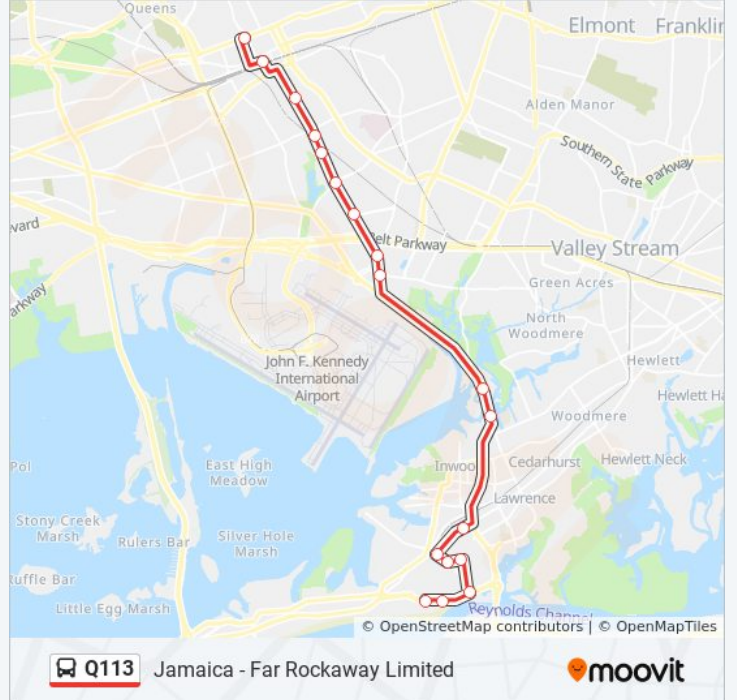

Q113 bus time schedules and route maps are available in an offline PDF at moovitapp.com. Use the [Moovit App](#) to see live bus times, train schedule or subway schedule, and step-by-step directions for all public transit in New York - New Jersey.

[About Moovit](#) • [MaaS Solutions](#) • [Supported Countries](#) • [Mooviter Community](#)

© 2024 Moovit - All Rights Reserved

Check Live Arrival Times