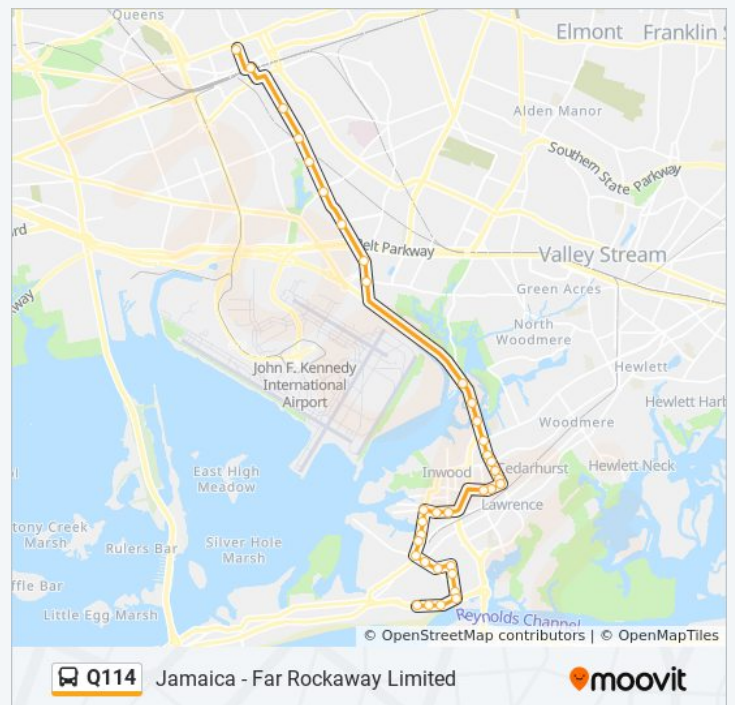

Guy R Brewer Blvd/Archer Av

Archer Av /160 St

153 St /Jamaica Av

153 St /89 Av

153 St /Hillside Av

Hillside Av/Parsons Blvd

Direction: Limited Far Rockaway Seagirt BI Via Brewer BI

35 stops

Q114 bus Time Schedule

Limited Far Rockaway Seagirt BI Via Brewer BI
Route Timetable:

Sunday	Not Operational
Monday	6:10 AM - 9:12 PM
Tuesday	6:10 AM - 9:12 PM
Wednesday	6:10 AM - 9:12 PM
Thursday	6:10 AM - 9:12 PM
Friday	6:10 AM - 9:12 PM
Saturday	7:24 AM - 9:00 PM

Q114 bus Info

Direction: Limited Far Rockaway Seagirt BI Via Brewer BI

Stops: 35

Trip Duration: 67 min

Line Summary:

Beach 9 St /Cornaga Av

Beach 9 St /Caffery Av

Beach 9 St /Meeham Av

Beach 9 St /Seagirt Blvd

Seagirt Blvd/Beach 14 St

Seagirt Blvd/Beach 17 St

Seagirt Blvd/Beach 20 St

Direction: Limited Jamaica Parsons-Hillside Via Brewer Bl

39 stops

[VIEW LINE SCHEDULE](#)

Seagirt Blvd/Crest Rd