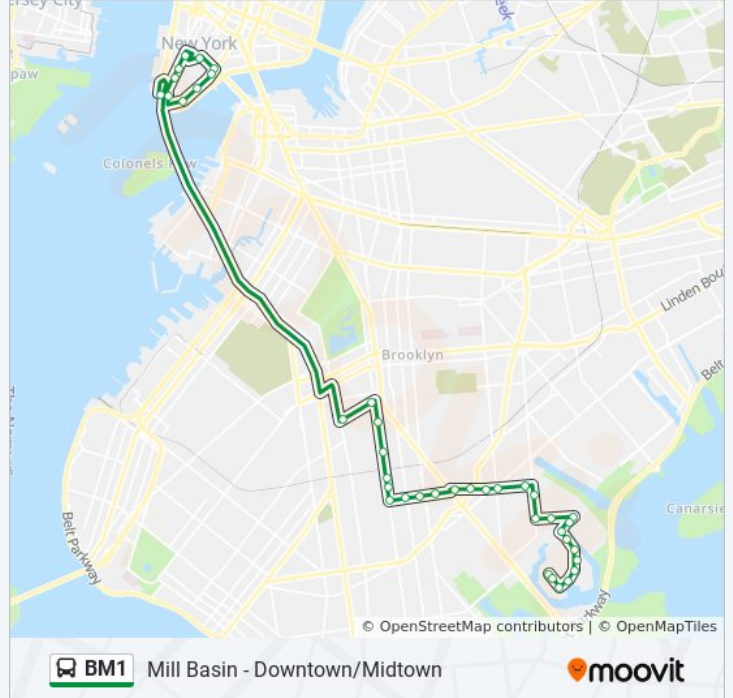

BM1 bus Info

Direction: Downtown Loop Via Church St Via Water St

Stops: 39

Trip Duration: 84 min

Line Summary:

Avenue K / E 29 St

Avenue K / Bedford Av

Ocean Av/Avenue K

Ocean Av/Avenue J

Ocean Av/Avenue I

Ocean Av/Glenwood Rd

Ocean Av / Ditmas Av

Cortelyou Rd / E 19 St

Cortelyou Rd/Stratford Rd

Battery Pl/West St

Trinity Pl/Rector St

Church St / Liberty St

Church St / Barclay St

Park Row/Spruce St

Frankfort St / Pearl St

Pearl St / Peck Slip

Water St/Pine St

Water St / Coenties Slip East

State St/Battery Pl

Direction: Midtown - 57 St Via Church St - Via Madison Av

44 stops

[VIEW LINE SCHEDULE](#)

56 Dr / Strickland Av

56 Dr / E 63 St

56 Dr / E 66 St

E 66 St / Dakota Pl

E 66 St / Bassett Av