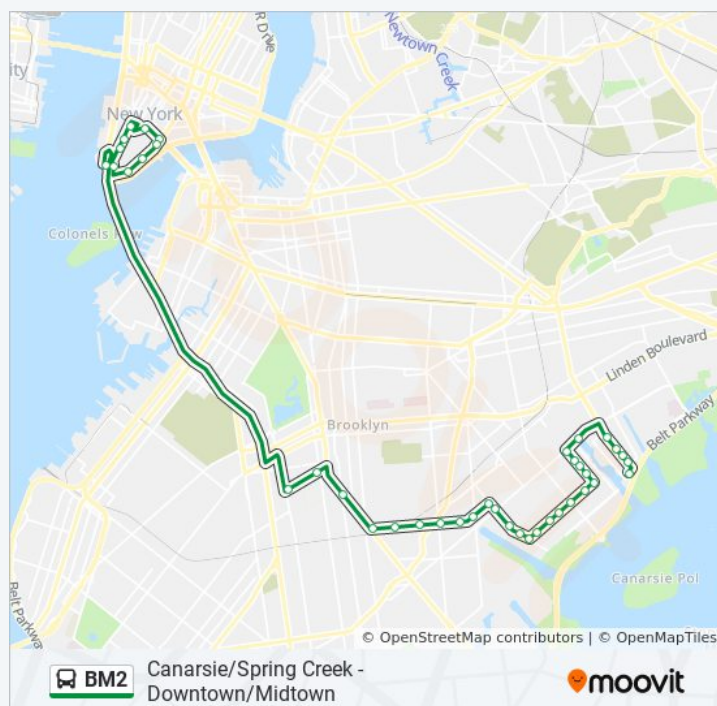

Avenue M / Remsen Av

Avenue M / E 85 St

Avenue M / E 80 St

E 80 St / Avenue L

E 80 St / Avenue K

E 80 St / Flatlands Av

Glenwood Rd / E 80 St

Glenwood Rd/Ralph Av

Battery Pl /West St

Trinity Pl/Rector St

Church St / Liberty St

Church St / Barclay St

Park Row/Spruce St

Frankfort St / Pearl St

Pearl St / Peck Slip

Water St/Pine St

Water St / Coenties Slip East

State St/Battery Pl

Trip Duration: 91 min

Line Summary:

Direction: Midtown 57 St Via Church St Via

BM2 bus Time Schedule

Madison Av

40 stops

[VIEW LINE SCHEDULE](#)

Flatlands Av/Williams Av

E 105 St / Flatlands Av

E 105 St / Avenue J

E 105 St / Avenue K

E 105 St / Avenue L

E 105 St / Avenue M

Avenue M / E 102 St