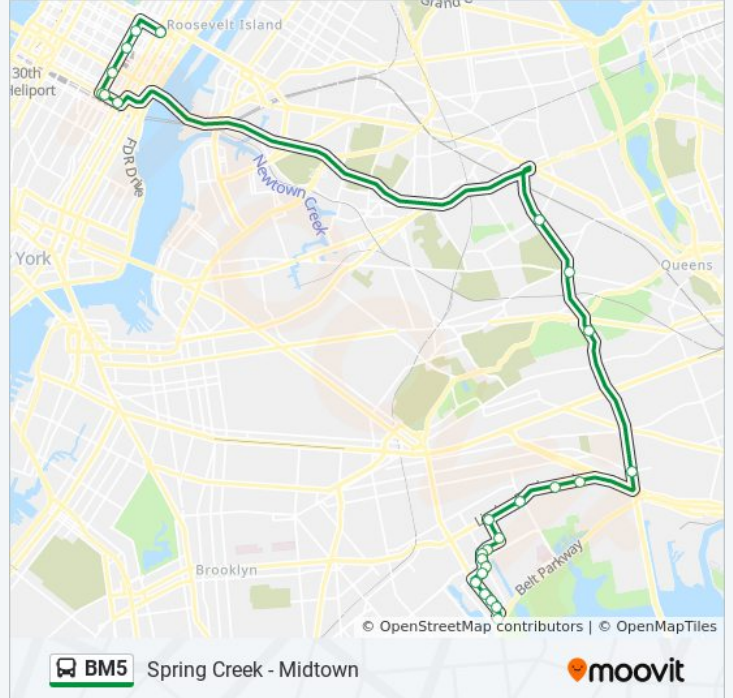

Spring Creek - Midtown

Get The App

The BM5 bus line (Spring Creek - Midtown) has 2 routes. For regular weekdays, their operation hours are:
 (1) Midtown 57 St Via Madison Av: 5:30 AM - 12:35 PM
 (2) Spring Creek Seaview Av Via Linden Bl Via Penn Av: 11:40 AM - 11:00 PM

Use the Moovit App to find the closest BM5 bus station near you and find out when is the next BM5 bus arriving.

Direction: Midtown 57 St Via Madison Av
 26 stops
[VIEW LINE SCHEDULE](#)

BM5 bus Time Schedule
 Midtown 57 St Via Madison Av Route Timetable:

BM5 bus Info
Direction: Midtown 57 St Via Madison Av
Stops: 26
Trip Duration: 70 min
Line Summary:

Madison Av / E 34 St
 Madison Av/E 41 St
 Madison Av/E 48 St
 Madison Av / E 54 St
 E 57 St / 3 Av

Direction: Spring Creek Seaview Av Via Linden BI Via Penn Av

Vandalia Av/Van Siclen Av

Vandalia Av/Ardsley Loop

Pennsylvania Av/Vandalia Av

Pennsylvania Av/Schroeders Av

Pennsylvania Av/Geneva Loop

Pennsylvania Av/Seaview Av

Seaview Av / Pennsylvania Av

BM5 bus time schedules and route maps are available in an offline PDF at moovitapp.com. Use the [Moovit App](#) to see live bus times, train schedule or subway schedule, and step-by-step directions for all public transit in New York - New Jersey.