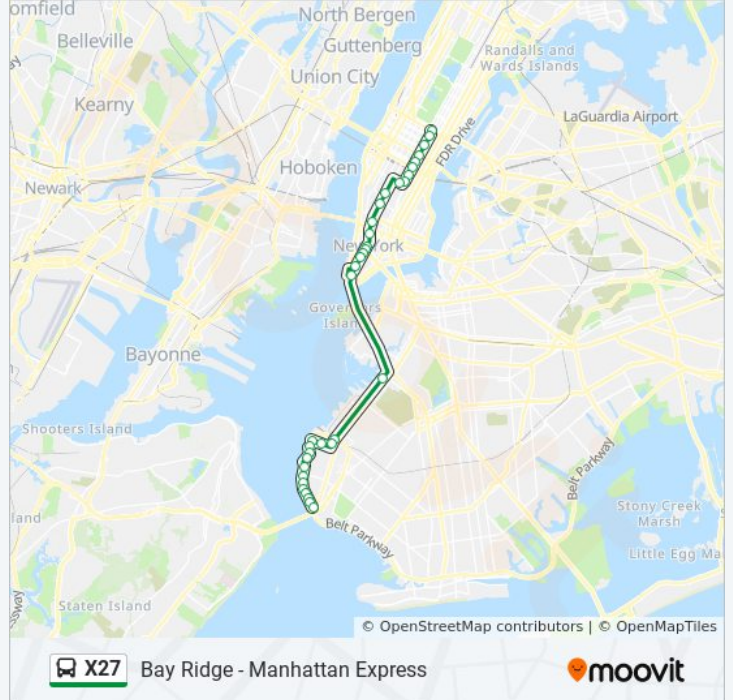

Gowanus Exp./22 St (N.B.)

Battery Pl/Greenwich St

Trinity Pl/Rector St

Church St/Fulton St

Church St/Park Pl

Church St/Chambers St

Church St/Duane St

6 Av /Lispenard St

6 Av/Spring St

Av Of The Americas/Waverly Pl

6 Av/ W 13 St

W 23 St/5 Av

Madison Av/E 25 St

Madison Av /E 29 St

Madison Av/E 34 St

Madison Av/E 37 St

Madison Av /E 42 St

Madison Av/E 48 St

Madison Av / E 54 St

E 57 St/Madison Av

X27 bus time schedules and route maps are available in an offline PDF at moovitapp.com. Use the [Moovit App](#) to see live bus times, train schedule or subway schedule, and step-by-step directions for all public transit in New York - New Jersey.

[About Moovit](#) • [MaaS Solutions](#) • [Supported Countries](#) • [Mooviter Community](#)

© 2024 Moovit - All Rights Reserved

Check Live Arrival Times