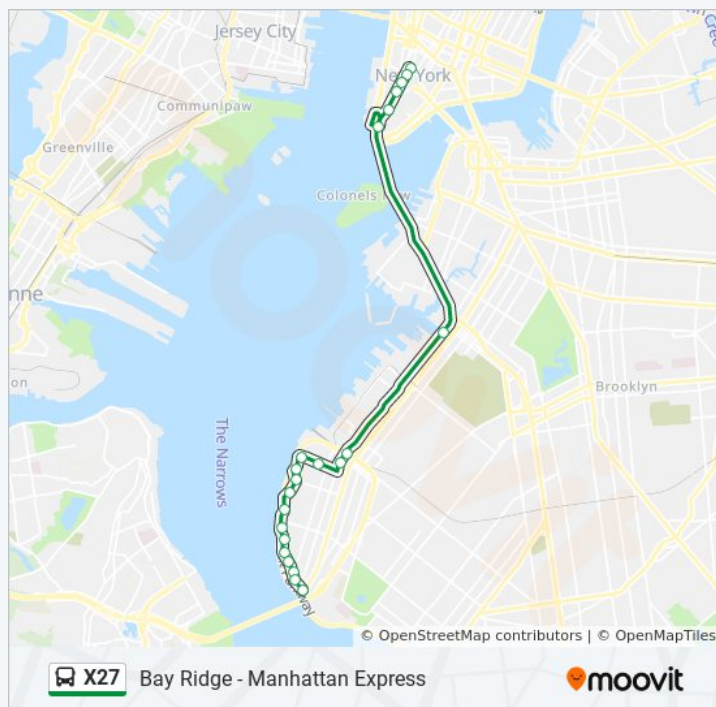

**X27 bus Info**

**Direction:** Downtown Worth St

**Stops:** 22

Shore Rd/Bay Ridge Py

Shore Rd/72 St

Bay Ridge Av/Shore Rd

Bay Ridge Av/Colonial Rd

3 Av/Senator St

3 Av/65 St

Gowanus Exp./22 St (N.B.)

Battery Pl/Greenwich St

Trinity Pl/Rector St

Church St/Fulton St

Church St/Park Pl

Church St/Chambers St

Church St/Duane St

**Trip Duration:** 47 min

**Line Summary:**

**Direction: Midtown 57 St Via Church Via Madison**

35 stops

[VIEW LINE SCHEDULE](#)

Shore Rd/4 Av

Shore Rd/99 St

Shore Rd/97 St