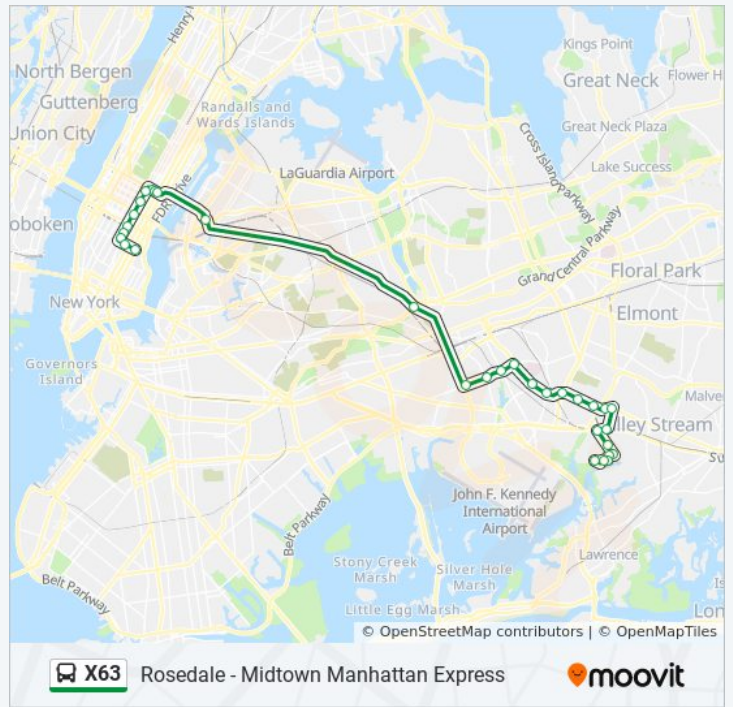

E 57 St / 3 Av

Queensboro Br Up Ry

Queens BI/78 Av

Linden Bvd/Van Wyck Expy

Linden Blvd/Sutphin Blvd

Linden BI/Guy R Brewer BI

Merrick Blvd/Linden Blvd

Merrick BI/Baisley BI

Merrick Blvd / 130th Rd Farmers Blv

Merrick BI/Springfield BI

Merrick BI/224 St

Merrick BI/233 St

Merrick BI/243 St

Merrick Rd + Ocean Ave Cityline

Sunrise Hwy/Hook Creek BI

Francis Lewis BI/S Conduit Av

Francis Lewis BI/255 St

Francis Lewis BI/147 Dr

148 Av/259 St

259 St/149 Av

149 Av/257 St

253 St/149 Av

X63 bus time schedules and route maps are available in an offline PDF at moovitapp.com. Use the [Moovit App](#) to see live bus times, train schedule or subway schedule, and step-by-step directions for all public transit in New York - New Jersey.

[About Moovit](#) • [MaaS Solutions](#) • [Supported Countries](#) • [Mooviter Community](#)

© 2024 Moovit - All Rights Reserved

Check Live Arrival Times