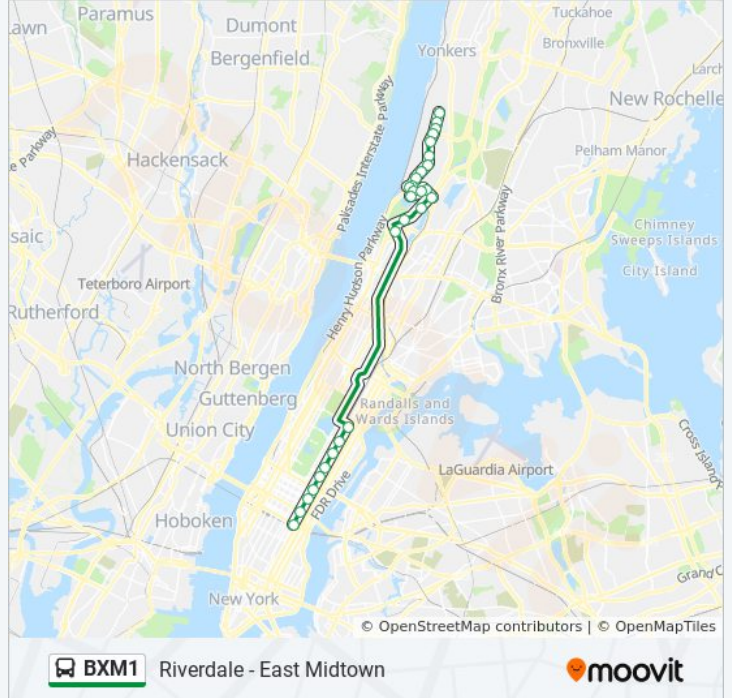

Use the Moovit App to find the closest BXM1 bus station near you and find out when is the next BXM1 bus arriving.

Direction: East Midtown 34 St Via Inwood Via Lex Av

27 stops

[VIEW LINE SCHEDULE](#)

Riverdale Av/W 261 St

Riverdale Av/W 259 St

Riverdale Av/W 256 St

Riverdale Av/W 254 St

Henry Hudson Pkwy West/W 252 St

Henry Hudson Pkwy West/W 246 St

Henry Hudson Pkwy West/W 239 St

Independence Av/W 236 St

Independence Av/W 232 St

BXM1 bus Info

Direction: East Midtown 34 St Via Inwood Via Lex Av

Stops: 27

Trip Duration: 74 min

Line Summary:

Lexington Av/E 79 St
 Lexington Av/E 70 St
 Lexington Av/E 65 St
 Lexington Av/E 56 St
 Lexington Av/E 50 St
 Lexington Av/E 42 St
 Lexington Av / E 34 St

Direction: East Midtown 34 St Via Lex Av

19 stops
[VIEW LINE SCHEDULE](#)

Riverdale Av/W 261 St
 Riverdale Av/W 259 St
 Riverdale Av/W 256 St
 Riverdale Av/W 254 St
 Henry Hudson Pkwy West/W 252 St
 Henry Hudson Pkwy West/W 246 St
 Henry Hudson Pkwy West/W 239 St
 Riverdale Av/W 236 St
 W 230 St/Tibbett Av
 W 230 St/Broadway
 Lexington Av/E 96 St
 Lexington Av/E 86 St
 Lexington Av/E 79 St
 Lexington Av/E 70 St
 Lexington Av/E 65 St
 Lexington Av/E 56 St
 Lexington Av/E 50 St
 Lexington Av/E 42 St