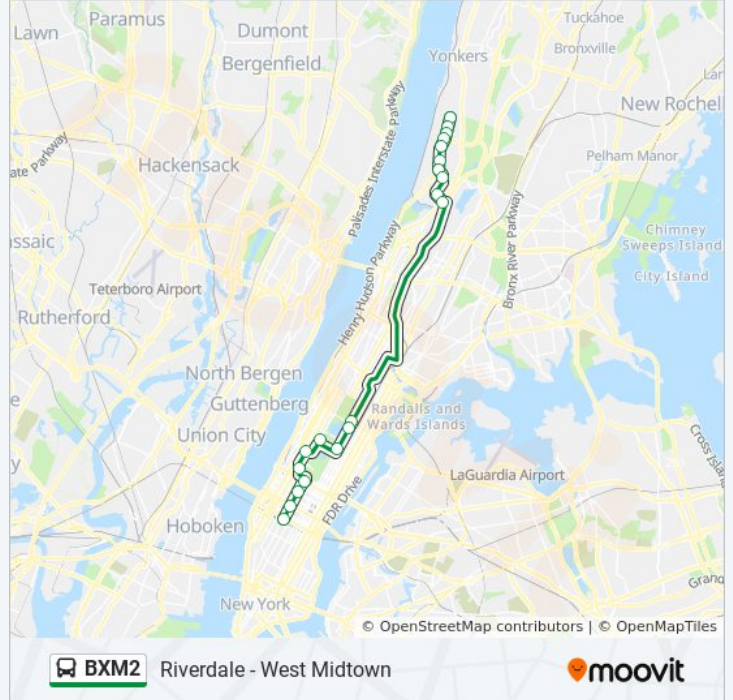

BXM2 bus Info
Direction: Riverdale 263 St Via H. Hudson Pky
Stops: 26
Trip Duration: 72 min
Line Summary:

Riverdale Av/W 254 St
 Riverdale Av/W 256 St
 Riverdale Av/W 259 St
 Riverdale Av/W 261 St
 Riverdale Av/W 263 St

19 stops

[VIEW LINE SCHEDULE](#)

Riverdale Av/W 261 St
 Riverdale Av/W 259 St
 Riverdale Av/W 256 St
 Riverdale Av/W 254 St
 Henry Hudson Pky W/W 252 St
 Henry Hudson Pkwy West/W 246 St
 Riverdale Av/W 236 St
 W 230 St/Tibbett Av
 W 230 St/Broadway
 5 Av/W 98 St
 5 Av/W 94 St
 5 Av/East 81 St
 Central Park West/W 81 St
 Columbus Av/W 72 St
 Broadway/W 63 St
 7 Av/W 57 St
 7 Av/W 50 St
 7 Av/W 41 St

BXM2 bus Time Schedule

West Midtown Penn Sta-34 St Via Riverdale Av
 Route Timetable:

Sunday	Not Operational
Monday	6:45 AM - 7:15 AM
Tuesday	6:45 AM - 7:15 AM
Wednesday	6:45 AM - 7:15 AM
Thursday	6:45 AM - 7:15 AM
Friday	6:45 AM - 7:15 AM
Saturday	Not Operational

BXM2 bus Info

Direction: West Midtown Penn Sta-34 St Via Riverdale Av

Stops: 19

Trip Duration: 82 min

Line Summary:

BXM2 bus time schedules and route maps are available in an offline PDF at moovitapp.com. Use the [Moovit App](#) to see live bus times, train schedule or subway schedule, and step-by-step directions for all public transit in New York - New Jersey.