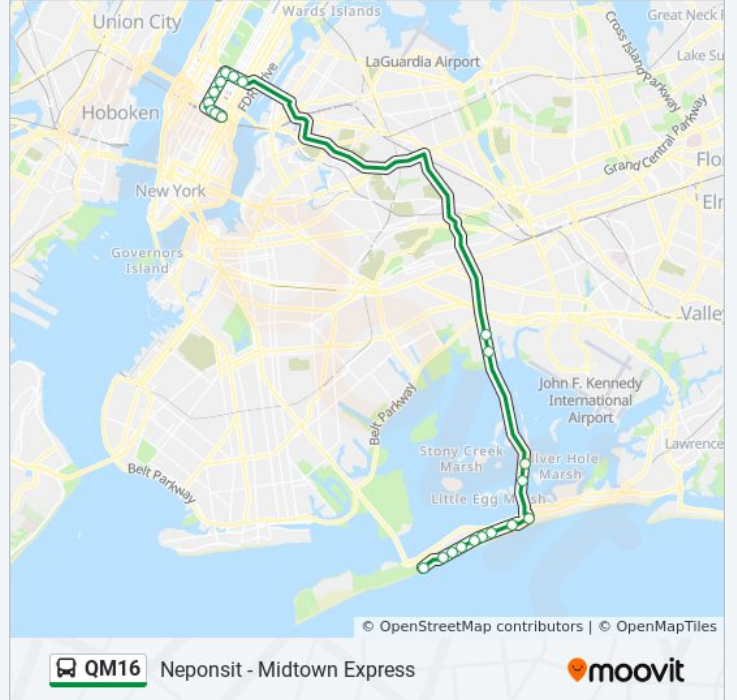

Use the Moovit App to find the closest QM16 bus station near you and find out when is the next QM16 bus arriving.

Direction: Midtown 57 St Via 6 Av

22 stops

[VIEW LINE SCHEDULE](#)

- Jacob Riis Pk Rd/Bath House Stop #1
- Rockaway Beach Blvd/Beach 147 St
- Rockaway Beach Blvd/Beach 141 St
- Rockaway Beach Blvd/B. 135th St
- Rockaway Beach Bl/B 127 St
- Rockaway Beach Blvd/Beach 122 St
- Rockaway Beach Blvd/B. 115th St
- Rockaway Beach Blvd/Beach 102 St
- Rockaway Beach Blvd/Cross Bay Pkwy
- Cross Bay Blvd/E 16 Rd
- Cross Bay Blvd/Noel Rd
- Cross Bay Blvd/163 Av
- Cross Bay Blvd/158 Av
- E 34 St/3 Av
- E 34 St/Park Av
- W 34 St/5 Av
- 6 Av/W 38 St
- 6 Av/W 44 St
- 6 Av/W 51 St
- 6 Av/W 57 St
- E 57 St/Madison Av

QM16 bus Info

Direction: Midtown 57 St Via 6 Av

Stops: 22

Trip Duration: 90 min

Line Summary:

E 57 St/ 3 Av

Direction: Neponsit Riis Park Via Cross Bay Bl Via Rock Bch Bl

22 stops

E 57 St/Madison Av

E 57 St/ 3 Av

Cross Bay Blvd/159 Av

Cross Bay Blvd/163 Av

Cross Bay Blvd/Noel Rd

Cross Bay Blvd/W 18 Rd

Rockaway Beach Blvd/Cross Bay Pkwy

Rockaway Beach Blvd/Beach 105 St

QM16 bus Info

Direction: Neponsit Riis Park Via Cross Bay Bl Via Rock Bch Bl

Stops: 22

Trip Duration: 99 min

Line Summary:

Rockaway Beach Blvd/Beach 135 St
Rockaway Beach Blvd/Beach 141 St
Rockaway Beach Blvd/Beach 147 St
Jacob Riis Park Rd/Bath House Stop