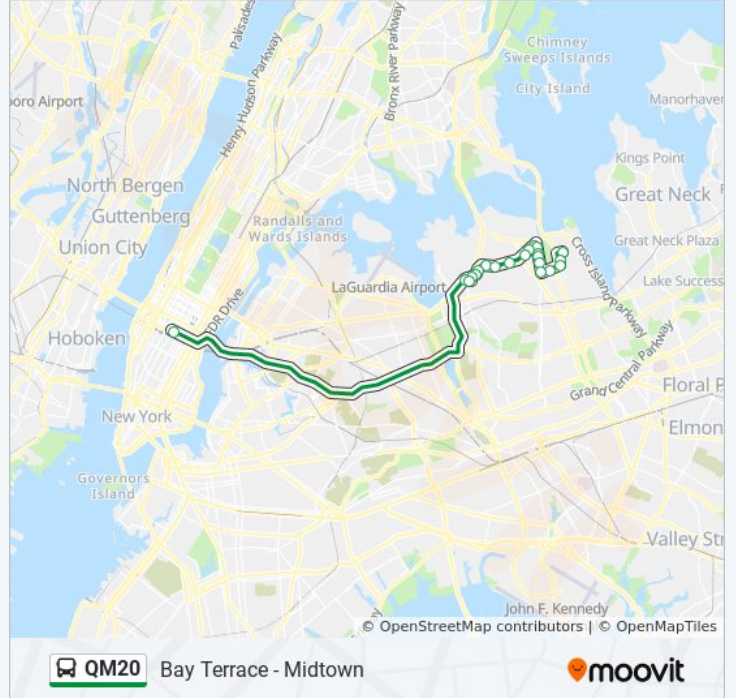

Utopia Pkwy/25 Av

26 Av/203 St

Corporal Kennedy St/26 Av

Corporal Kennedy St/23 Av

211 St/18 Av

QM20 bus time schedules and route maps are available in an offline PDF at moovitapp.com. Use the [Moovit App](#) to see live bus times, train schedule or subway schedule, and step-by-step directions for all public transit in New York - New Jersey.

[About Moovit](#) • [MaaS Solutions](#) • [Supported Countries](#) • [Mooviter Community](#)

© 2024 Moovit - All Rights Reserved

Check Live Arrival Times